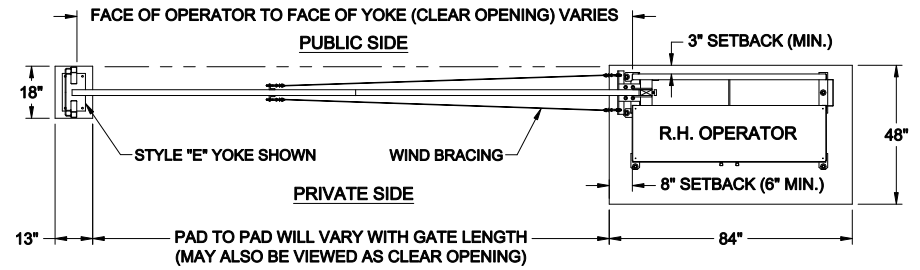

LEFTHAND - VERTICAL PIVOT GATE (VPG)

PLAN VIEW

RIGHTHAND - VERTICAL PIVOT GATE (VPG)

PLAN VIEW

**ELEVATION VIEW
VIEWED FROM PRIVATE SIDE**

**ELEVATION VIEW
VIEWED FROM PRIVATE SIDE**

NOTES:

- 1) ALL OF OUR GATES ARE TYPICALLY DRAWN FROM THE PRIVATE SIDE LOOKING OUT.
- 2) LENGTH AND HEIGHT VARIES, CONSULT WITH AUTOGATE SALES FOR MORE INFORMATION.
- 3) SHOWN WITH STANDARD 5" STYLE "E" YOKE. SEE DRAWING #105 FOR YOKE STYLES.
- 4) CONTOURS AND CURBS WILL REQUIRE CUSTOM DRAWINGS. (CONSULT WITH AUTOGATE).

Rev.:	Description:	Date:	Drn. By:	Ckd. By:
C	COMBINED LEFT AND RIGHT HAND GATES ON ONE PRINT	07/20/16	MKS	KAY
B	VPG WAS VPL & INCREASED BARRIER SCREEN COVERAGE	04/29/15	MKS	DMR
A	UPDATED PRINT - OPERATOR SHOWN MORE ACCURATELY	03/04/13	SLD	MKS

DO NOT SCALE

NOTICE
THE INFORMATION CONTAINED ON THIS DOCUMENT IS CONFIDENTIAL. ANY DISSEMINATION, UNAPPROVED DISCLOSURE OR COPYING OF THIS INFORMATION IS STRICTLY PROHIBITED.

UNLESS OTHERWISE SPECIFIED DIMENSIONS ARE IN INCHES
ANGLES ± 1°
XX ± 1/32, XX ± .01, XXX ± .005