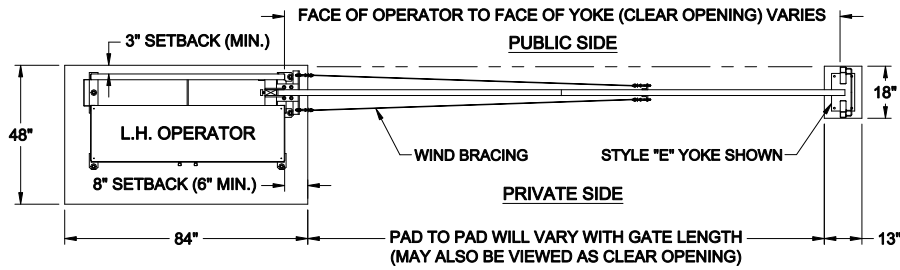

LEFTHAND - VERTICAL PIVOT GATE (VPG)

PLAN VIEW

RIGHTHAND - VERTICAL PIVOT GATE (VPG)

PLAN VIEW

**ELEVATION VIEW
VIEWED FROM PRIVATE SIDE**

**ELEVATION VIEW
VIEWED FROM PRIVATE SIDE**

NOTES:

- 1) ALL OF OUR GATES ARE TYPICALLY DRAWN FROM THE PRIVATE SIDE LOOKING OUT.
- 2) LENGTH AND HEIGHT VARIES, CONSULT WITH AUTOGATE SALES FOR MORE INFORMATION.
- 3) SHOWN WITH STANDARD 5" STYLE "E" YOKE. SEE DRAWING #105 FOR YOKE STYLES.
- 4) CONTOURS AND CURBS WILL REQUIRE CUSTOM DRAWINGS. (CONSULT WITH AUTOGATE).

Rev.:	Description:	Date:	Drn. By:	Ckd. By:
C	COMBINED LEFT AND RIGHT HAND GATES ON ONE PRINT	07/20/16	MKS	KAY
B	VPG WAS VPL & INCREASED BARRIER SCREEN COVERAGE	04/29/15	MKS	DMR
A	UPDATED PRINT - OPERATOR SHOWN MORE ACCURATELY	03/04/13	SLD	MKS

DO NOT SCALE

NOTICE
THE INFORMATION CONTAINED ON THIS DOCUMENT IS CONFIDENTIAL. ANY DISSEMINATION, UNAPPROVED DISCLOSURE OR COPYING OF THIS INFORMATION IS STRICTLY PROHIBITED.

UNLESS OTHERWISE SPECIFIED DIMENSIONS ARE IN INCHES
ANGLES ± 1°
XX ± 1/32, XX ± .01, XXX ± .005