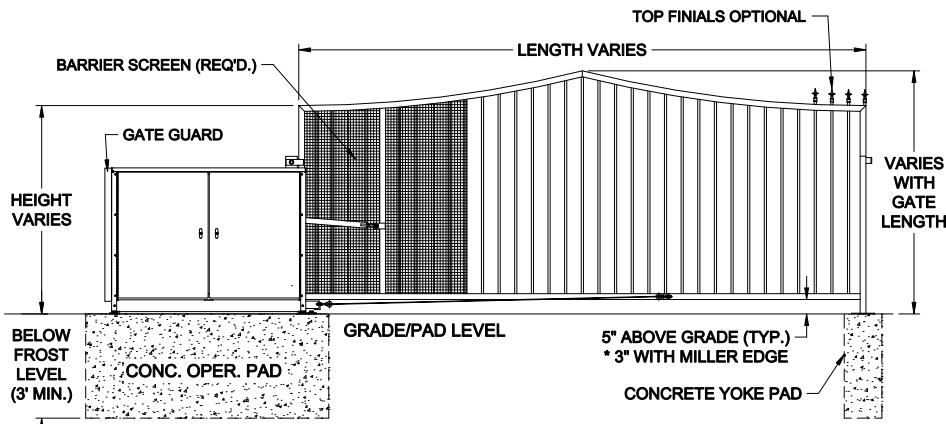

LEFTHAND - VERTICAL PIVOT GATE (VPG)

PLAN VIEW

RIGHTHAND - VERTICAL PIVOT GATE (VPG)

PLAN VIEW

**ELEVATION VIEW
VIEWED FROM PRIVATE SIDE**

**ELEVATION VIEW
VIEWED FROM PRIVATE SIDE**

NOTES:

- 1) ALL OF OUR GATES ARE TYPICALLY DRAWN FROM THE PRIVATE SIDE LOOKING OUT.
- 2) LENGTH AND HEIGHT VARIES, CONSULT WITH AUTOGATE SALES FOR MORE INFORMATION.
- 3) SHOWN WITH STANDARD 5" STYLE "E" YOKE. SEE DRAWING #105 FOR YOKE STYLES.
- 4) CONTOURS AND CURBS WILL REQUIRE CUSTOM DRAWINGS. (CONSULT WITH AUTOGATE).

Rev.:	Description:	Date:	Drn. By:	Ckd. By:
C	COMBINED LEFT AND RIGHT HAND GATES ON ONE PRINT	07/20/16	MKS	KAY
B	VPG WAS VPL & INCREASED BARRIER SCREEN COVERAGE	04/29/15	MKS	DMR
A	UPDATED PRINT - OPERATOR SHOWN MORE ACCURATELY	03/04/13	SLD	MKS

DO NOT SCALE

NOTICE
THE INFORMATION CONTAINED ON THIS DOCUMENT IS CONFIDENTIAL. ANY DISSEMINATION, UNAPPROVED DISCLOSURE OR COPYING OF THIS INFORMATION IS STRICTLY PROHIBITED.

UNLESS OTHERWISE SPECIFIED DIMENSIONS ARE IN INCHES
ANGLES ± 1°
XX ± 1/32, XX ± .01, XXX ± .005