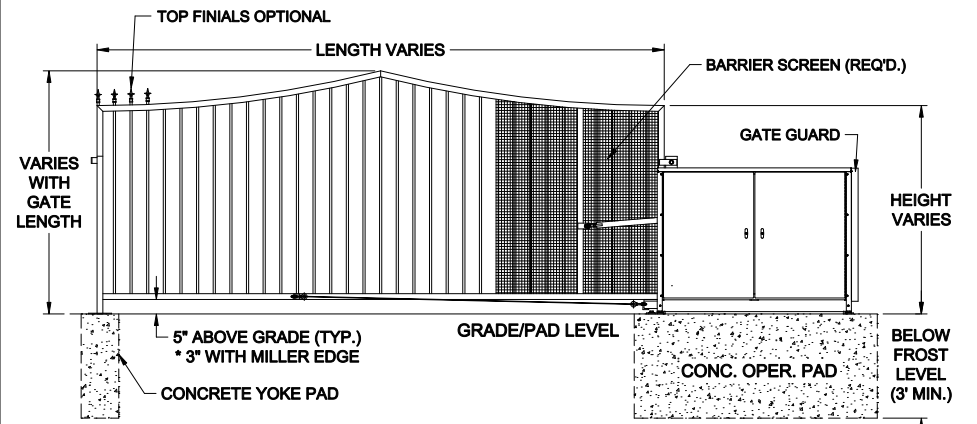

LEFTHAND - VERTICAL PIVOT GATE (VPG)

PLAN VIEW

RIGHTHAND - VERTICAL PIVOT GATE (VPG)

PLAN VIEW

**ELEVATION VIEW
VIEWED FROM PRIVATE SIDE**

**ELEVATION VIEW
VIEWED FROM PRIVATE SIDE**

NOTES:

- 1) ALL OF OUR GATES ARE TYPICALLY DRAWN FROM THE PRIVATE SIDE LOOKING OUT.
- 2) LENGTH AND HEIGHT VARIES, CONSULT WITH AUTOGATE SALES FOR MORE INFORMATION.
- 3) SHOWN WITH STANDARD 5" STYLE "E" YOKE. SEE DRAWING #105 FOR YOKE STYLES.
- 4) CONTOURS AND CURBS WILL REQUIRE CUSTOM DRAWINGS. (CONSULT WITH AUTOGATE).

Rev.:	Description:	Date:	Drn. By:	Ckd. By:
C	COMBINED LEFT AND RIGHT HAND GATES ON ONE PRINT	07/20/16	MKS	KAY
B	VPG WAS VPL & INCREASED BARRIER SCREEN COVERAGE	04/29/15	MKS	DMR
A	UPDATED PRINT - OPERATOR SHOWN MORE ACCURATELY	03/04/13	SLD	MKS

DO NOT SCALE

NOTICE
THE INFORMATION CONTAINED ON THIS DOCUMENT IS CONFIDENTIAL. ANY DISSEMINATION, UNAPPROVED DISCLOSURE OR COPYING OF THIS INFORMATION IS STRICTLY PROHIBITED.

UNLESS OTHERWISE SPECIFIED DIMENSIONS ARE IN INCHES
ANGLES ± 1°
XX ± 1/32, XX ± .01, XXX ± .005