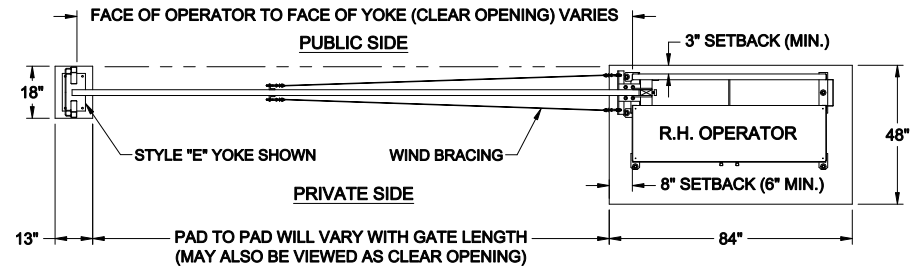

LEFTHAND - VERTICAL PIVOT GATE (VPG)

PLAN VIEW

RIGHTHAND - VERTICAL PIVOT GATE (VPG)

PLAN VIEW

**ELEVATION VIEW
VIEWED FROM PRIVATE SIDE**

**ELEVATION VIEW
VIEWED FROM PRIVATE SIDE**

NOTES:

- 1) ALL OF OUR GATES ARE TYPICALLY DRAWN FROM THE PRIVATE SIDE LOOKING OUT.
- 2) LENGTH AND HEIGHT VARIES, CONSULT WITH AUTOGATE SALES FOR MORE INFORMATION.
- 3) SHOWN WITH STANDARD 5" STYLE "E" YOKE. SEE DRAWINGS #105 FOR YOKE STYLES.
- 4) CONTOURS AND CURBS WILL REQUIRE CUSTOM DRAWINGS. (CONSULT WITH AUTOGATE).

Rev.:	Description:	Date:	Drn. By:	Ckd. By:
C	COMBINED LEFT AND RIGHT HAND GATES ON ONE PRINT	07/20/16	MKS	KAY
B	VPG WAS VPL & INCREASED BARRIER SCREEN COVERAGE	04/29/15	MKS	DMR
A	UPDATED PRINT - OPERATOR SHOWN MORE ACCURATELY	03/04/13	SLD	MKS

DO NOT SCALE

NOTICE
THE INFORMATION CONTAINED ON THIS DOCUMENT IS CONFIDENTIAL. ANY DISSEMINATION, UNAPPROVED DISCLOSURE OR COPYING OF THIS INFORMATION IS STRICTLY PROHIBITED.

UNLESS OTHERWISE SPECIFIED DIMENSIONS ARE IN INCHES
ANGLES ± 1°
XX ± 1/32, XX ± .01, XXX ± .005