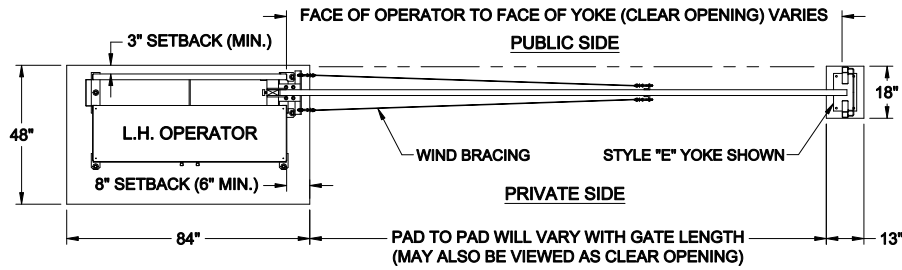

LEFTHAND - VERTICAL PIVOT GATE (VPG)

PLAN VIEW

RIGHTHAND - VERTICAL PIVOT GATE (VPG)

PLAN VIEW

**ELEVATION VIEW
VIEWED FROM PRIVATE SIDE**

**ELEVATION VIEW
VIEWED FROM PRIVATE SIDE**

NOTES:

- 1) ALL OF OUR GATES ARE TYPICALLY DRAWN FROM THE PRIVATE SIDE LOOKING OUT.
- 2) LENGTH AND HEIGHT VARIES, CONSULT WITH AUTOGATE SALES FOR MORE INFORMATION.
- 3) SHOWN WITH STANDARD 5" STYLE "E" YOKE. SEE DRAWINGS #105 FOR YOKE STYLES.
- 4) CONTOURS AND CURBS WILL REQUIRE CUSTOM DRAWINGS. (CONSULT WITH AUTOGATE).

Rev.:	Description:	Date:	Drn. By:	Ckd. By:
C	COMBINED LEFT AND RIGHT HAND GATES ON ONE PRINT	07/20/16	MKS	KAY
B	VPG WAS VPL & INCREASED BARRIER SCREEN COVERAGE	04/29/15	MKS	DMR
A	UPDATED PRINT - OPERATOR SHOWN MORE ACCURATELY	03/04/13	SLD	MKS

DO NOT SCALE

NOTICE
THE INFORMATION CONTAINED ON THIS DOCUMENT IS CONFIDENTIAL. ANY DISSEMINATION, UNAPPROVED DISCLOSURE OR COPYING OF THIS INFORMATION IS STRICTLY PROHIBITED.

UNLESS OTHERWISE SPECIFIED DIMENSIONS ARE IN INCHES
ANGLES ± 1°
XX ± 1/32, XX ± .01, XXX ± .005