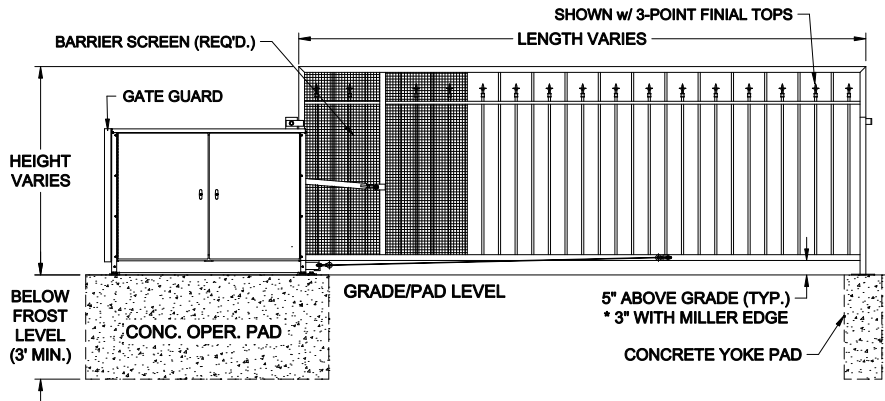

LEFTHAND - VERTICAL PIVOT GATE (VPG)

PLAN VIEW

RIGHTHAND - VERTICAL PIVOT GATE (VPG)

PLAN VIEW

**ELEVATION VIEW
VIEWED FROM PRIVATE SIDE**

**ELEVATION VIEW
VIEWED FROM PRIVATE SIDE**

NOTES:

- 1) ALL OF OUR GATES ARE TYPICALLY DRAWN FROM THE PRIVATE SIDE LOOKING OUT.
- 2) LENGTH AND HEIGHT VARIES, CONSULT WITH AUTOGATE SALES FOR MORE INFORMATION.
- 3) SHOWN WITH STANDARD 5" STYLE "E" YOKE. SEE DRAWINGS #105 FOR YOKE STYLES.
- 4) CONTOURS AND CURBS WILL REQUIRE CUSTOM DRAWINGS. (CONSULT WITH AUTOGATE).

Rev.:	Description:	Date:	Drn. By:	Ckd. By:
C	COMBINED LEFT AND RIGHT HAND GATES ON ONE PRINT	07/20/16	MKS	KAY
B	VPG WAS VPL & INCREASED BARRIER SCREEN COVERAGE	04/29/15	MKS	DMR
A	UPDATED PRINT - OPERATOR SHOWN MORE ACCURATELY	03/04/13	SLD	MKS

DO NOT SCALE

NOTICE
THE INFORMATION CONTAINED ON THIS DOCUMENT IS CONFIDENTIAL. ANY DISSEMINATION, UNAPPROVED DISCLOSURE OR COPYING OF THIS INFORMATION IS STRICTLY PROHIBITED.

UNLESS OTHERWISE SPECIFIED DIMENSIONS ARE IN INCHES
ANGLES ± 1°
XX ± 1/32, XX ± .01, XXX ± .005