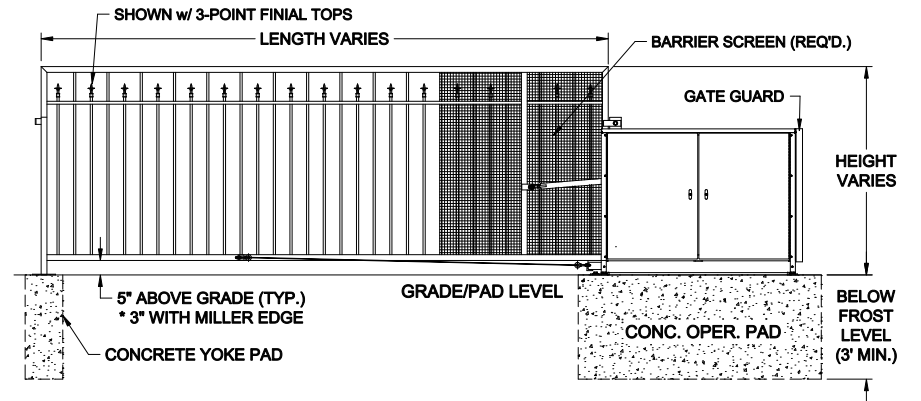

LEFTHAND - VERTICAL PIVOT GATE (VPG)

PLAN VIEW

RIGHTHAND - VERTICAL PIVOT GATE (VPG)

PLAN VIEW

**ELEVATION VIEW
VIEWED FROM PRIVATE SIDE**

**ELEVATION VIEW
VIEWED FROM PRIVATE SIDE**

NOTES:

- 1) ALL OF OUR GATES ARE TYPICALLY DRAWN FROM THE PRIVATE SIDE LOOKING OUT.
- 2) LENGTH AND HEIGHT VARIES, CONSULT WITH AUTOGATE SALES FOR MORE INFORMATION.
- 3) SHOWN WITH STANDARD 5" STYLE "E" YOKE. SEE DRAWINGS #105 FOR YOKE STYLES.
- 4) CONTOURS AND CURBS WILL REQUIRE CUSTOM DRAWINGS. (CONSULT WITH AUTOGATE).

Rev.:	Description:	Date:	Drn. By:	Ckd. By:
C	COMBINED LEFT AND RIGHT HAND GATES ON ONE PRINT	07/20/16	MKS	KAY
B	VPG WAS VPL & INCREASED BARRIER SCREEN COVERAGE	04/29/15	MKS	DMR
A	UPDATED PRINT - OPERATOR SHOWN MORE ACCURATELY	03/04/13	SLD	MKS

DO NOT SCALE

NOTICE
THE INFORMATION CONTAINED ON THIS DOCUMENT IS CONFIDENTIAL. ANY DISSEMINATION, UNAPPROVED DISCLOSURE OR COPYING OF THIS INFORMATION IS STRICTLY PROHIBITED.

UNLESS OTHERWISE SPECIFIED DIMENSIONS ARE IN INCHES
ANGLES ± 1°
XX ± 1/32, XX ± .01, XXX ± .005