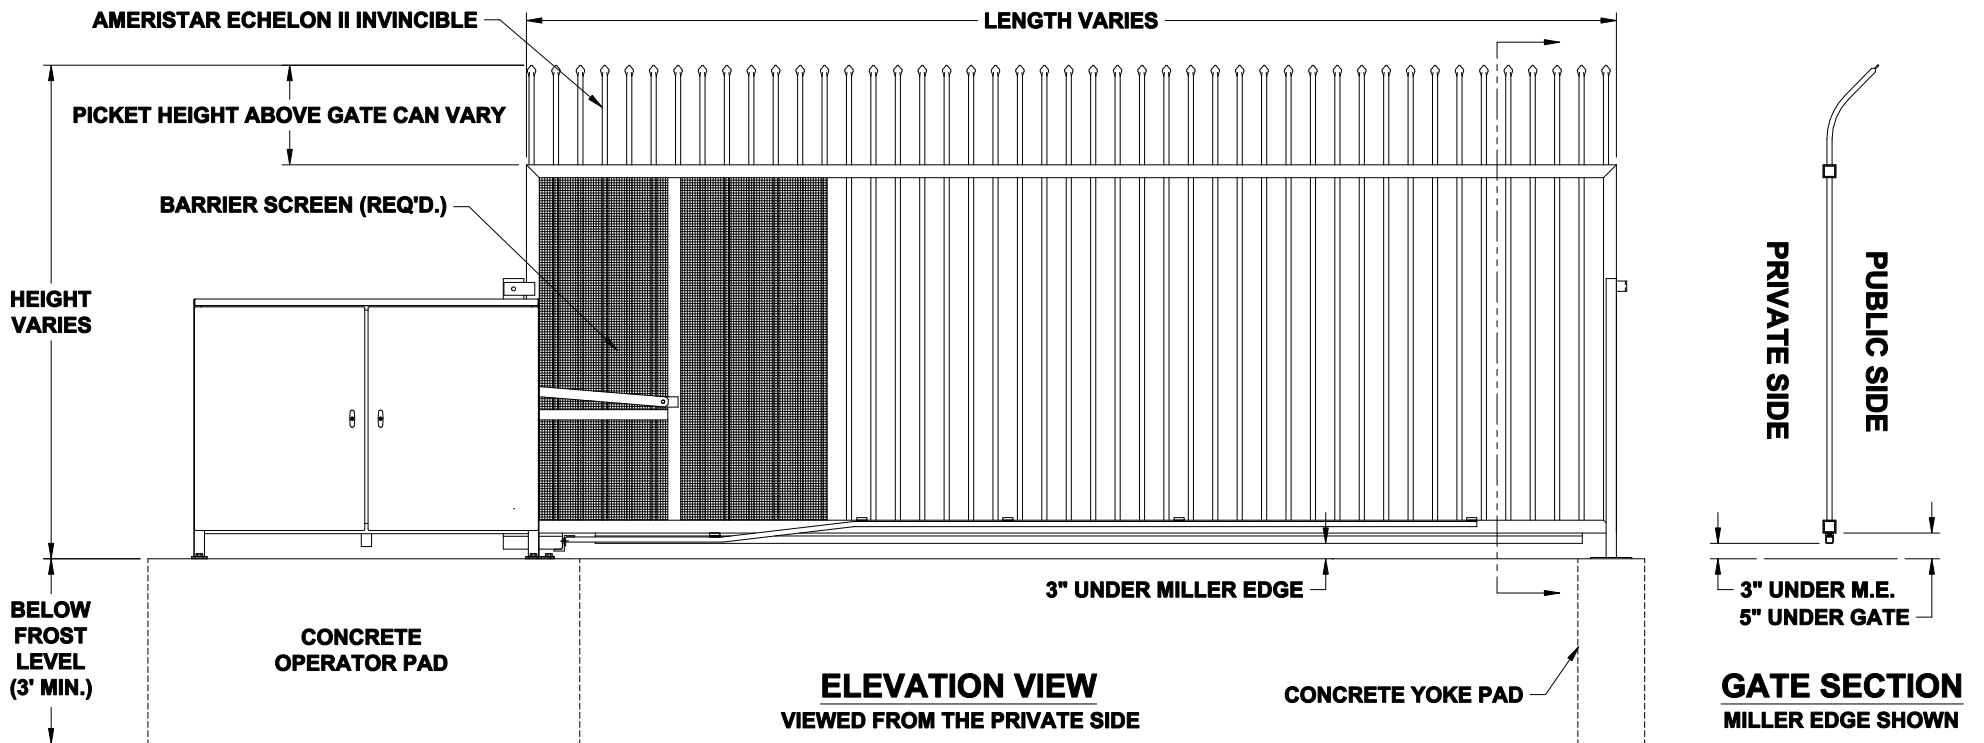

PLAN VIEW

**ELEVATION VIEW
VIEWED FROM THE PRIVATE SIDE**

**GATE SECTION
MILLER EDGE SHOWN**

NOTES:

- 1) ALL OF OUR GATES ARE TYPICALLY DRAWN FROM THE PRIVATE SIDE, LOOKING OUT.
- 2) LENGTH AND HEIGHT VARIES, CONSULT WITH AUTOGATE SALES FOR MORE INFORMATION.
- 3) SHOWN WITH STANDARD 5' STYLE "E" YOKE. SEE DRAWING #105 FOR YOKE STYLES.
- 4) CONTOURS AND CURBS WILL REQUIRE CUSTOM DRAWINGS. (CONSULT WITH AUTOGATE).

NOTICE	
THE INFORMATION CONTAINED ON THIS DOCUMENT IS CONFIDENTIAL. ANY DISSEMINATION, UNAPPROVED DISCLOSURE OR COPYING OF THIS INFORMATION IS STRICTLY PROHIBITED	
UNLESS OTHERWISE SPECIFIED DIMENSIONS ARE IN INCHES ANGLES ± 1°	
XX ± 1/32, .XX ± .01, .XXX ± .005	

Date Drawn:	08/11/16
Drawn By:	MKS
Checked By:	WAR
Dwg.:	Ameristar Echelon II Invincible
Title:	Ameristar Echelon II Invincible

AG AutoGate
Gate Entry Systems
Berlin Heights, Ohio
FAX (419) 588-3514

<i>DO NOT SCALE</i>					
Rev.:	Description:	Date:	Drn. By:	Ckd. By:	