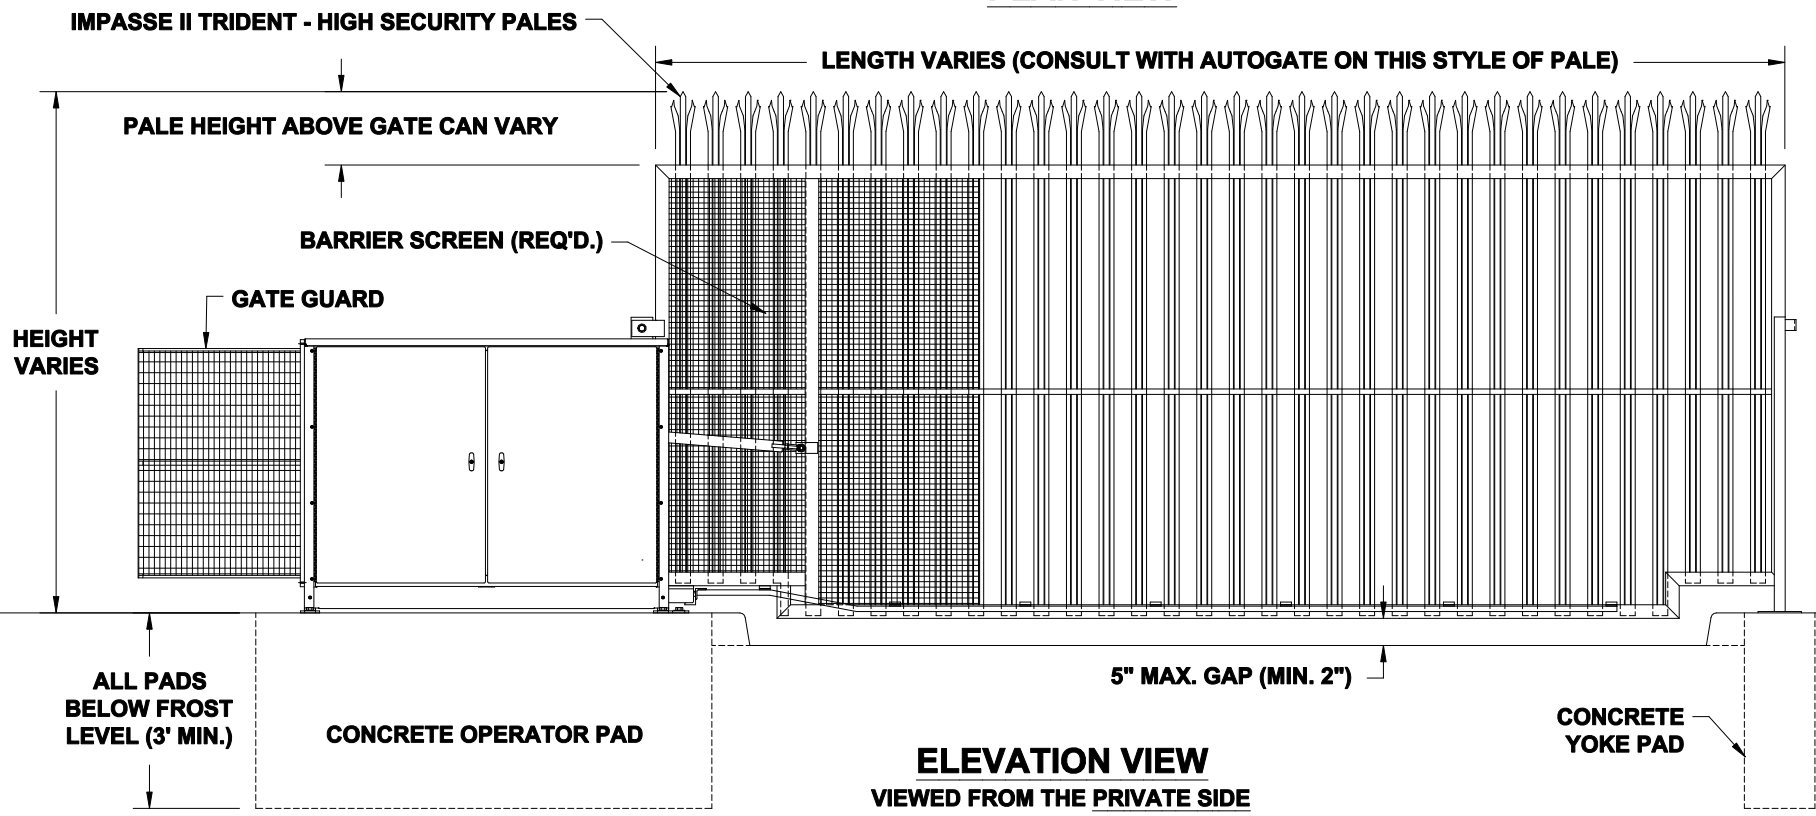

PLAN VIEW

**ELEVATION VIEW
VIEWED FROM THE PRIVATE SIDE**

- NOTES:**
- 1) ALL OF OUR GATES ARE TYPICALLY DRAWN FROM THE PRIVATE SIDE, LOOKING OUT.
 - 2) LENGTH AND HEIGHT VARIES, CONSULT WITH AUTOGATE SALES FOR MORE INFORMATION.
 - 3) SHOWN WITH STANDARD 5' STYLE "E" YOKE. SEE DRAWING #105 FOR YOKE STYLES.
 - 4) CONTOURS AND CURBS WILL REQUIRE CUSTOM DRAWINGS. (CONSULT WITH AUTOGATE).