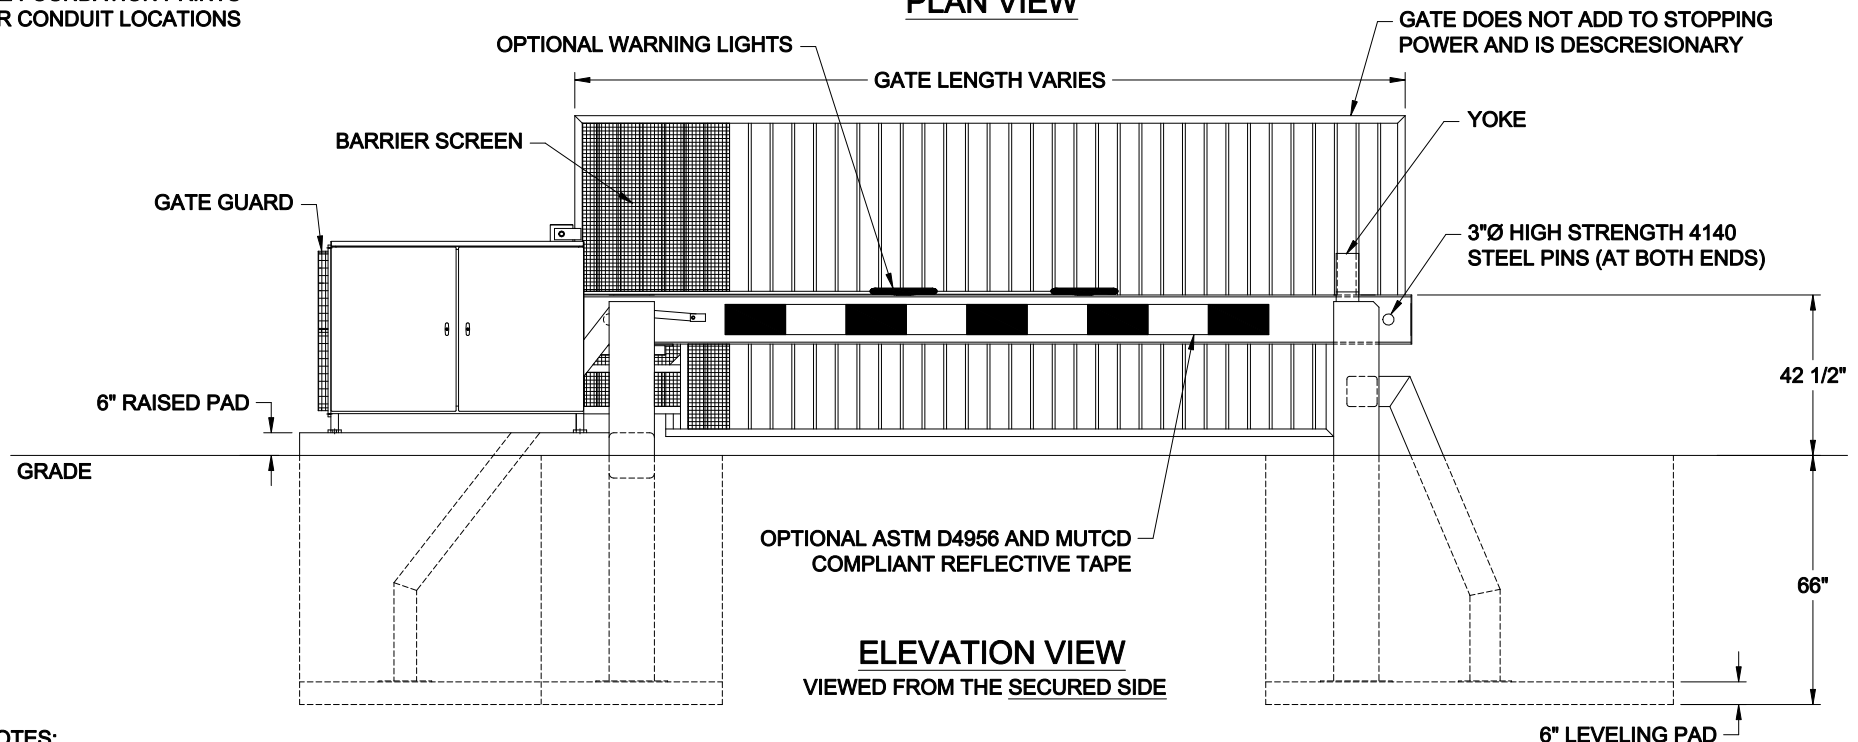

NOTE:  
SEE FOUNDATION PRINTS  
FOR CONDUIT LOCATIONS

**PLAN VIEW**

**ELEVATION VIEW**  
VIEWED FROM THE SECURED SIDE

- NOTES:**
- 1) ALL OF OUR GATES ARE TYPICALLY DRAWN FROM THE PRIVATE SIDE, LOOKING OUT.
  - 2) LENGTH AND HEIGHT VARIES, CONSULT WITH AUTOGATE SALES FOR MORE INFORMATION.
  - 3) CONTOURS AND CURBS WILL REQUIRE CUSTOM DRAWINGS. (CONSULT WITH AUTOGATE).

<p><b>NOTICE</b></p> <p>THE INFORMATION CONTAINED ON THIS DOCUMENT IS CONFIDENTIAL. ANY DISSEMINATION, UNAPPROVED DISCLOSURE OR COPYING OF THIS INFORMATION IS STRICTLY PROHIBITED.</p> <p>UNLESS OTHERWISE SPECIFIED DIMENSIONS ARE IN INCHES ANGLES ± 1° XX ± 1/32, .XX ± .01, .XXX ± .005</p>	Date Dm: 08/11/16	 <p>Berlin Heights, Ohio FAX (419) 588-3514</p>
	Dm. By: MKS	
	Ckd. By: WAR	
	Dwg.: M50 Shield, Buckeye	
Title: M50 Shield Crash Gate, LH Buckeye VPG		