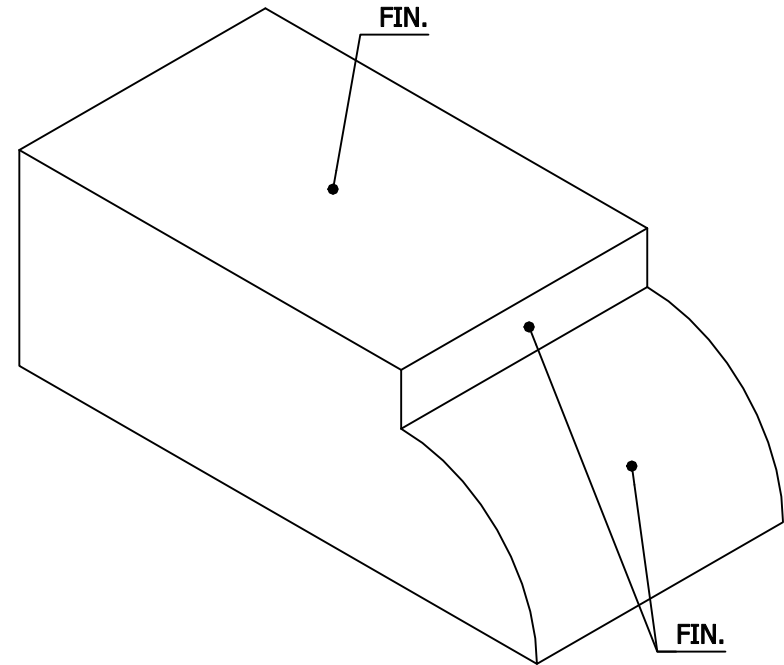

TOP VIEW

LEFT-SIDE VIEW

ISOMETRIC VIEW

0.8 - 2" RAD. BULLNOSE HEADER
Jumbo Modular (Custom)

THE BELDEN BRICK COMPANY
 CANTON, OHIO

BELDEN