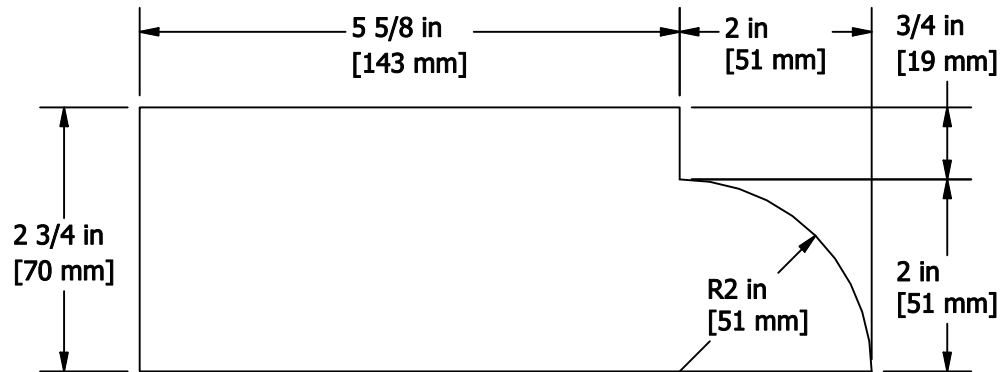

TOP VIEW

LEFT-SIDE VIEW

ISOMETRIC VIEW

0.8 - 2" RAD. BULLNOSE HEADER
Jumbo Modular (Custom)

THE BELDEN BRICK COMPANY
 CANTON, OHIO

BELDEN