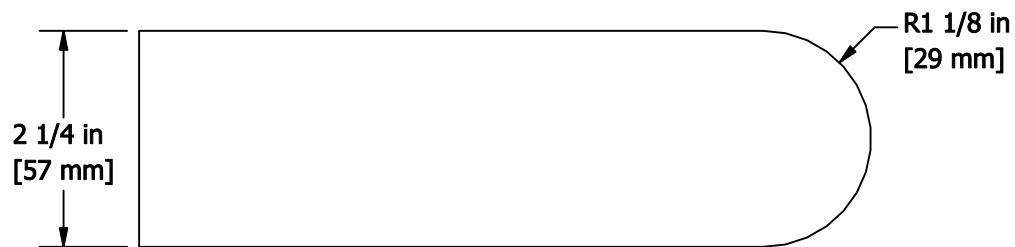

**TOP VIEW**

**LEFT-SIDE VIEW**

**ISOMETRIC VIEW**

**0.9 - 1-1/8" RAD. FULL BULLNOSE HEADER**  
**Modular (Custom)**

THE BELDEN BRICK COMPANY  
 CANTON, OHIO

**BELDEN**