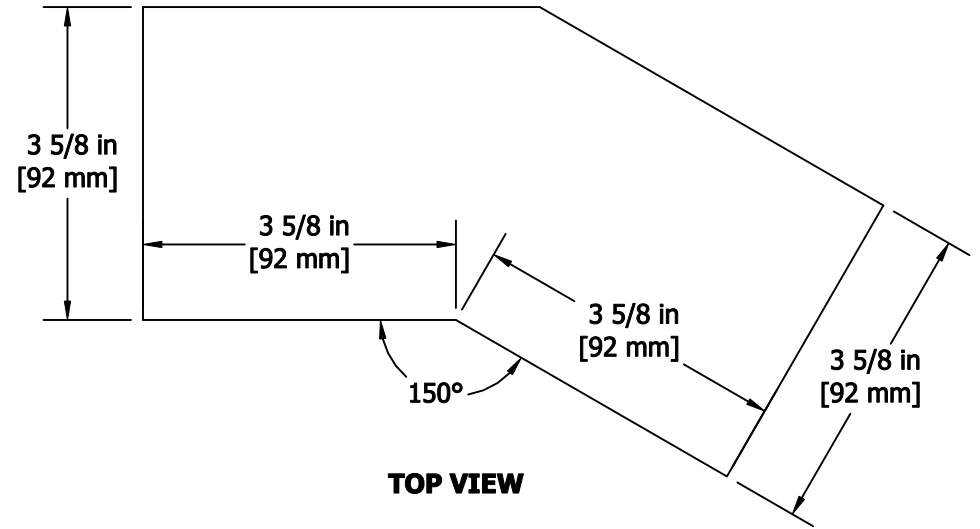

**ISOMETRIC VIEW**

**TOP VIEW**

**FRONT VIEW**

**1.1 - 150 DEG. INTERNAL CORNER  
Jumbo Standard (Custom)**

THE BELDEN BRICK COMPANY  
CANTON, OHIO

**BELDEN**