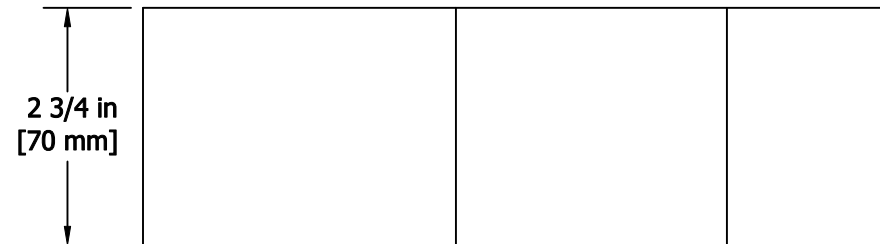

**ISOMETRIC VIEW**

**TOP VIEW**

**FRONT VIEW**

**1.1 - 150 DEG. INTERNAL CORNER  
Jumbo Standard (Custom)**

THE BELDEN BRICK COMPANY  
CANTON, OHIO

**BELDEN**