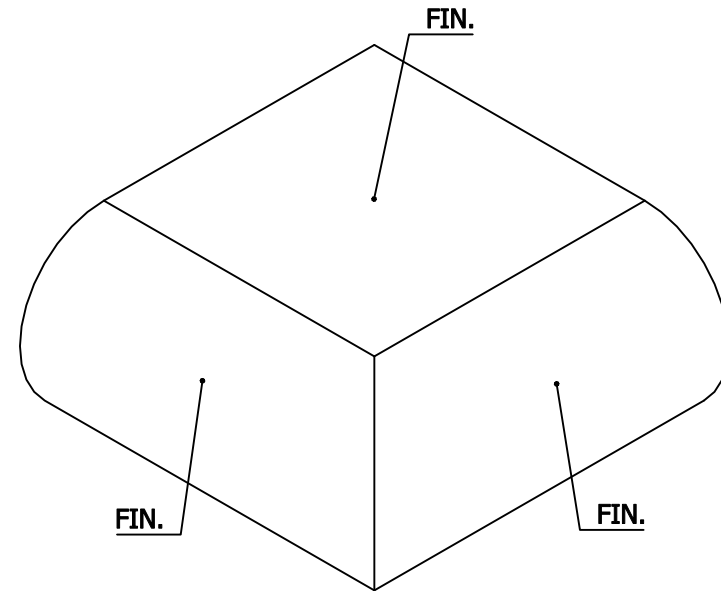

TOP VIEW

ISOMETRIC VIEW

FRONT VIEW

1.2 - 1-1/8" RAD. FULL BULLNOSE HEADER CORNER
Modular (Custom)

THE BELDEN BRICK COMPANY
 CANTON, OHIO

BELDEN