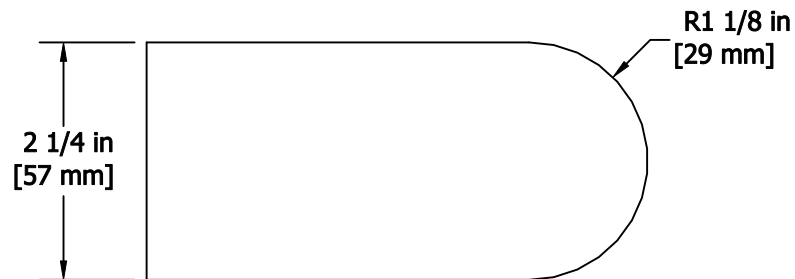

TOP VIEW

ISOMETRIC VIEW

FRONT VIEW

1.2 - 1-1/8" RAD. FULL BULLNOSE HEADER CORNER
Modular (Custom)

THE BELDEN BRICK COMPANY
 CANTON, OHIO

BELDEN