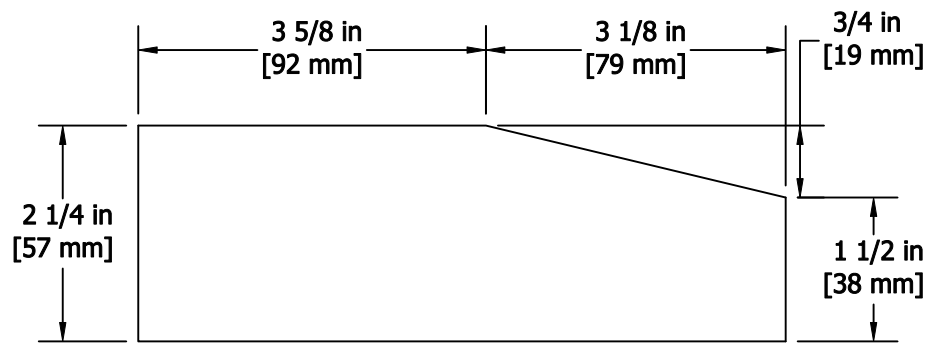

TOP VIEW

LEFT-SIDE VIEW

ISOMETRIC VIEW

**1.6 - SLOPED HEADER
Modular (Custom)**

THE BELDEN BRICK COMPANY
CANTON, OHIO

BELDEN