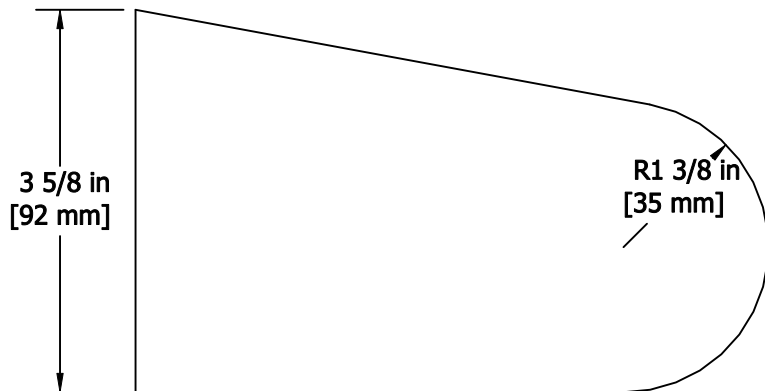

TOP VIEW

LEFT-SIDE VIEW

ISOMETRIC VIEW

1.7 - SLOPED BULLNOSE ROWLOCK SILL
Modular (Stock)

THE BELDEN BRICK COMPANY
 CANTON, OHIO

BELDEN