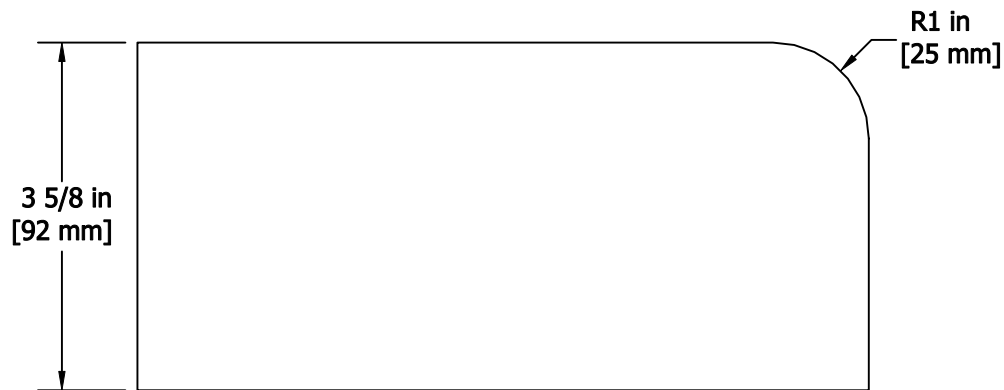

**TOP VIEW**

**LEFT-SIDE VIEW**

**ISOMETRIC VIEW**

**1.9 - 1" RAD. BULLNOSE ROWLOCK  
Modular (Standard)**

THE BELDEN BRICK COMPANY  
CANTON, OHIO

**BELDEN**