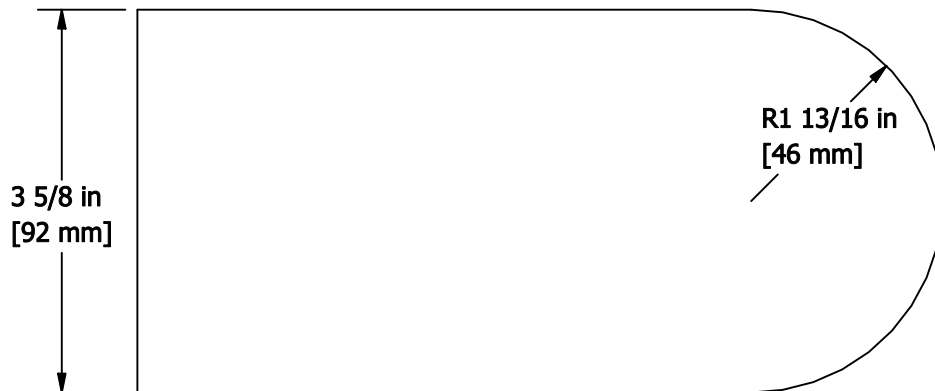

TOP VIEW

LEFT-SIDE VIEW

ISOMETRIC VIEW

2.1 - 1-13/16" RAD. BULLNOSE ROWLOCK
Modular (Standard)

THE BELDEN BRICK COMPANY
 CANTON, OHIO

BELDEN