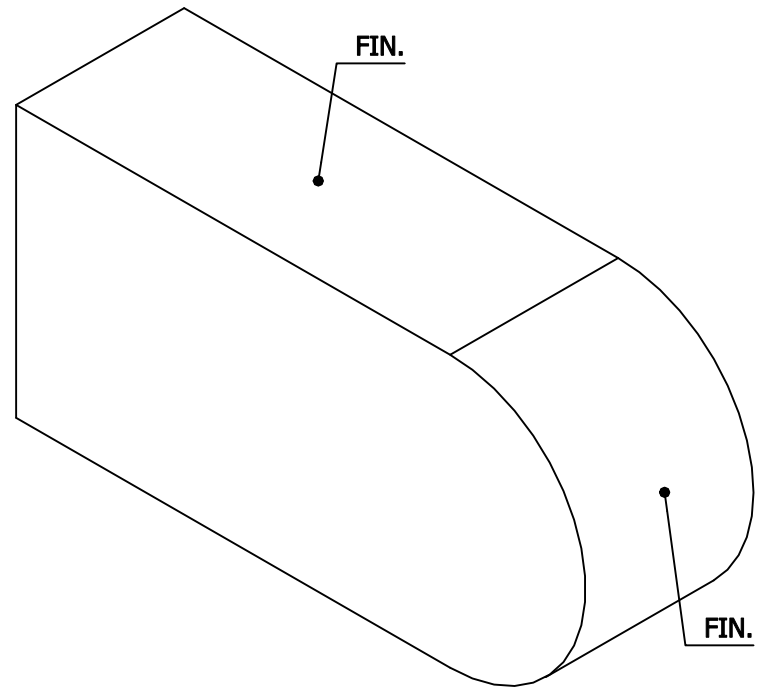

TOP VIEW

LEFT-SIDE VIEW

ISOMETRIC VIEW

2.1 - 1-13/16" RAD. BULLNOSE ROWLOCK
Modular (Standard)

THE BELDEN BRICK COMPANY
 CANTON, OHIO

BELDEN