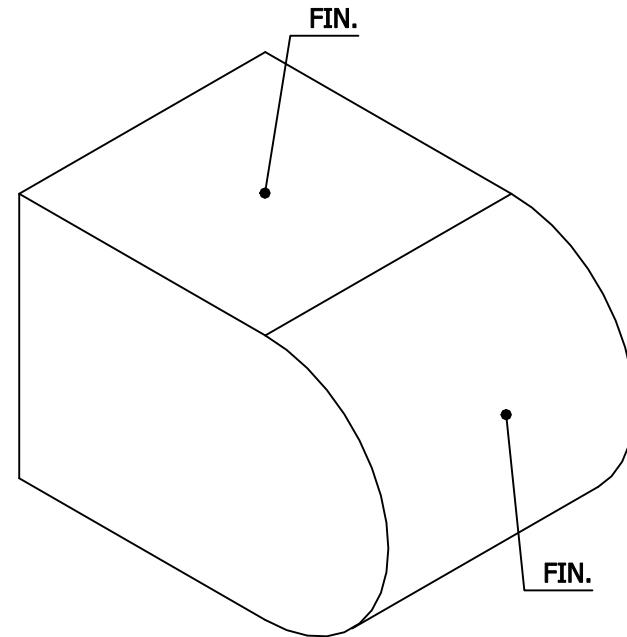

TOP VIEW

LEFT-SIDE VIEW

ISOMETRIC VIEW

2.2 - 1-13/16" RAD. BULLNOSE ROWLOCK
Modular (Standard)

THE BELDEN BRICK COMPANY
 CANTON, OHIO

BELDEN