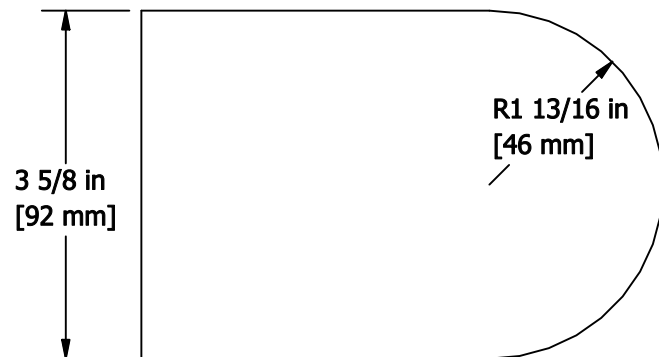

TOP VIEW

LEFT-SIDE VIEW

ISOMETRIC VIEW

2.2 - 1-13/16" RAD. BULLNOSE ROWLOCK
Modular (Standard)

THE BELDEN BRICK COMPANY
 CANTON, OHIO

BELDEN