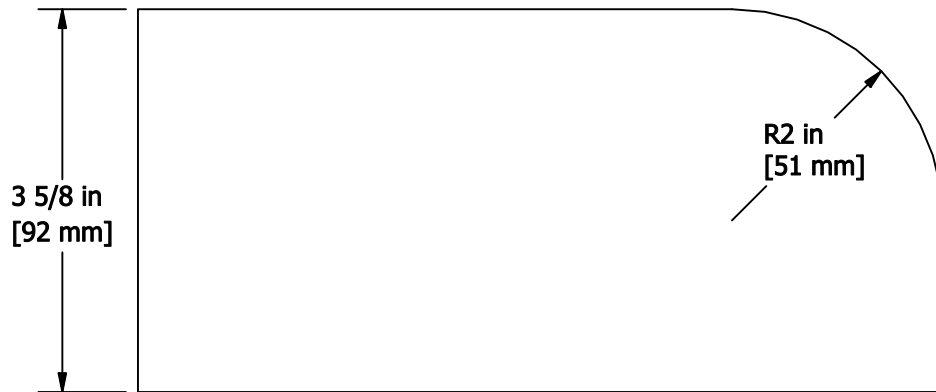

**TOP VIEW**

**LEFT-SIDE VIEW**

**ISOMETRIC VIEW**

**2.3 - 2" RAD. BULLNOSE ROWLOCK**  
**Modular (Standard)**

THE BELDEN BRICK COMPANY  
CANTON, OHIO

**BELDEN**