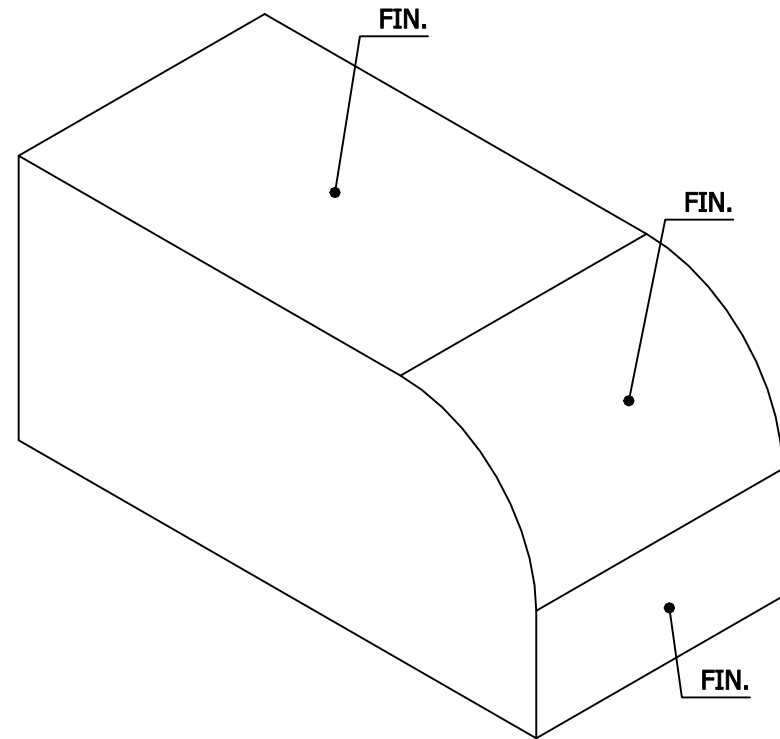

TOP VIEW

LEFT-SIDE VIEW

ISOMETRIC VIEW

2.4 - 2" RAD. BULLNOSE ROWLOCK
Modular Economo (Standard)

THE BELDEN BRICK COMPANY
 CANTON, OHIO

BELDEN