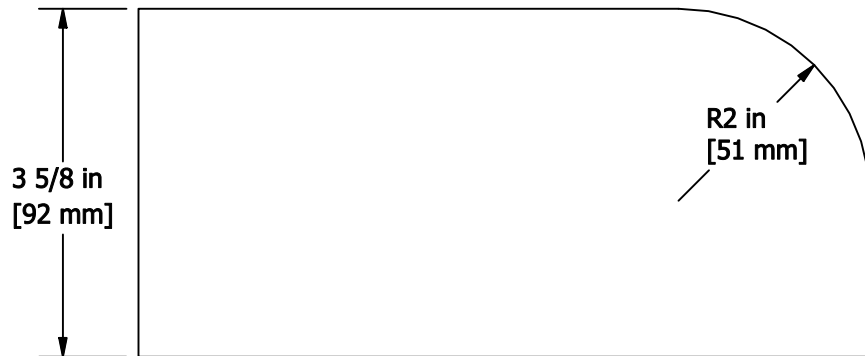

TOP VIEW

LEFT-SIDE VIEW

ISOMETRIC VIEW

2.4 - 2" RAD. BULLNOSE ROWLOCK
Modular Economo (Standard)

THE BELDEN BRICK COMPANY
 CANTON, OHIO

BELDEN