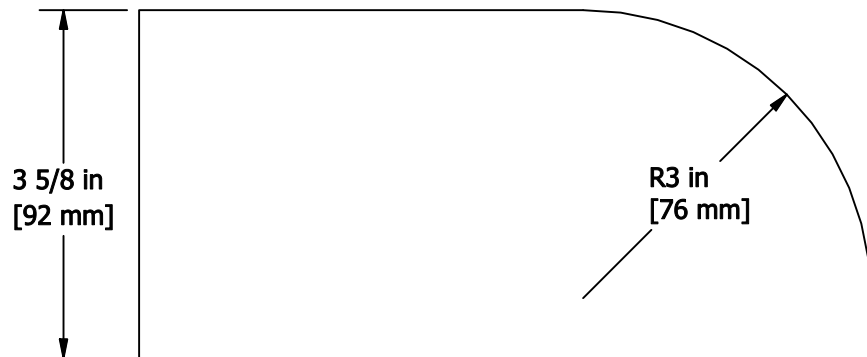

**TOP VIEW**

**LEFT-SIDE VIEW**

**ISOMETRIC VIEW**

**2.5 - 3" RAD. BULLNOSE ROWLOCK**  
**Modular (Standard)**

THE BELDEN BRICK COMPANY  
CANTON, OHIO

**BELDEN**