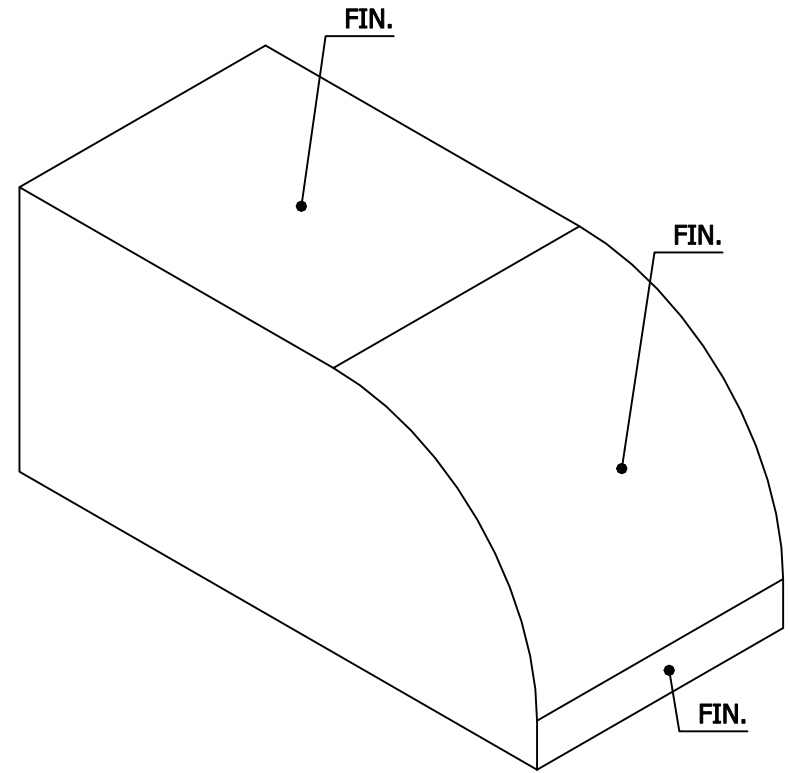

TOP VIEW

LEFT-SIDE VIEW

ISOMETRIC VIEW

2.6 - 3" RAD. BULLNOSE ROWLOCK
Modular Economo (Standard)

THE BELDEN BRICK COMPANY
 CANTON, OHIO

BELDEN