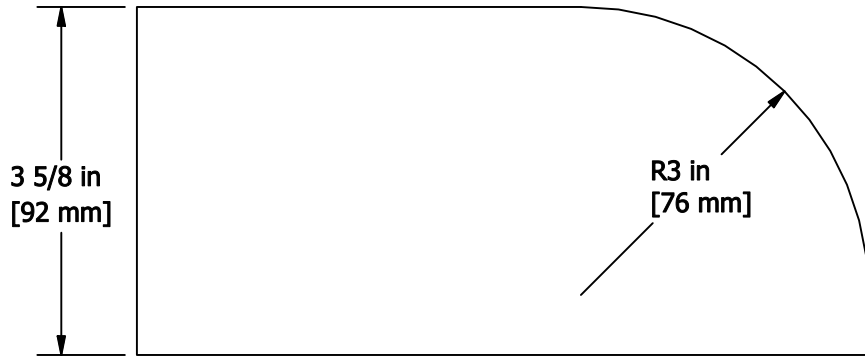

TOP VIEW

LEFT-SIDE VIEW

ISOMETRIC VIEW

2.6 - 3" RAD. BULLNOSE ROWLOCK
Modular Economo (Standard)

THE BELDEN BRICK COMPANY
 CANTON, OHIO

BELDEN