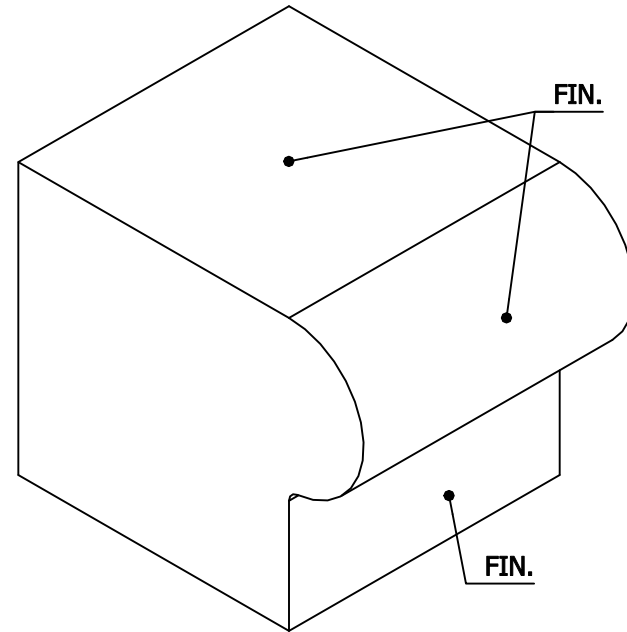

TOP VIEW

LEFT-SIDE VIEW

ISOMETRIC VIEW

2.7 - 1" RAD. BULLNOSE ROWLOCK
Modular (Custom)

THE BELDEN BRICK COMPANY
CANTON, OHIO

BELDEN