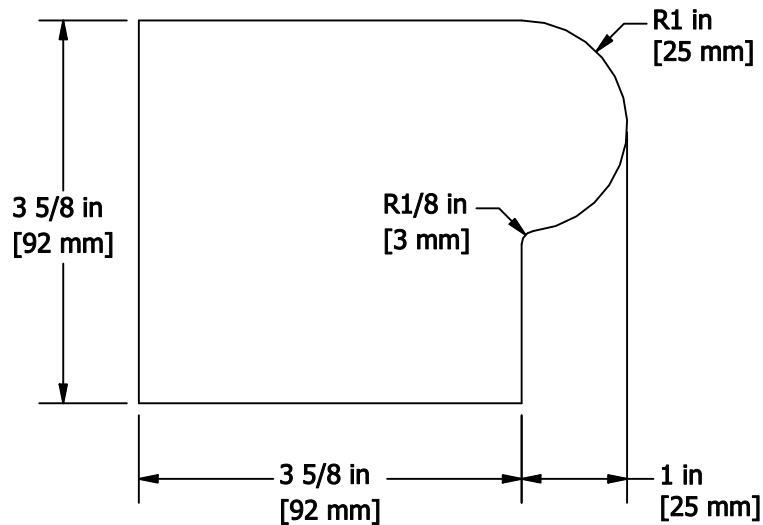

TOP VIEW

LEFT-SIDE VIEW

ISOMETRIC VIEW

2.7 - 1" RAD. BULLNOSE ROWLOCK
Modular (Custom)

THE BELDEN BRICK COMPANY
CANTON, OHIO

BELDEN