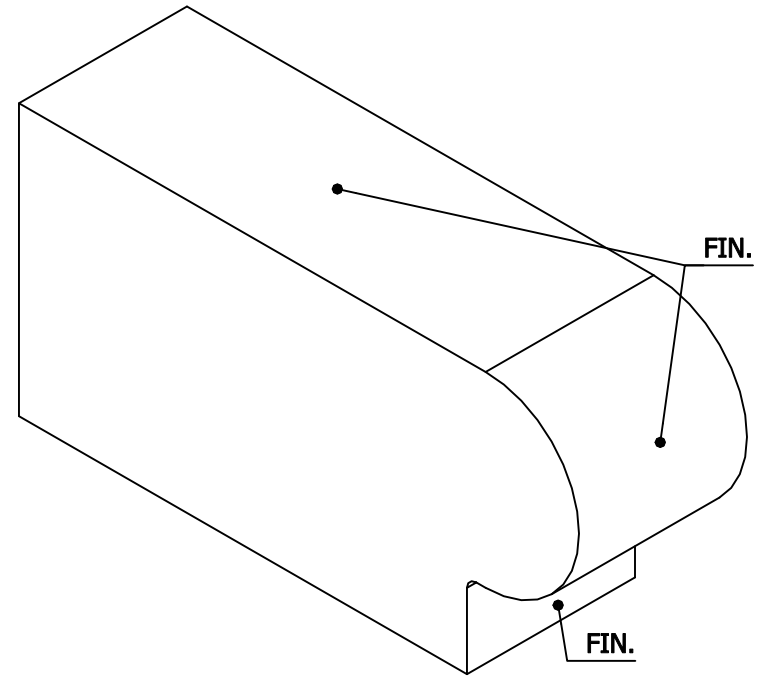

TOP VIEW

LEFT-SIDE VIEW

ISOMETRIC VIEW

2.8 - 1-1/4" RAD. BULLNOSE ROWLOCK
Modular (Custom)

THE BELDEN BRICK COMPANY
 CANTON, OHIO

BELDEN