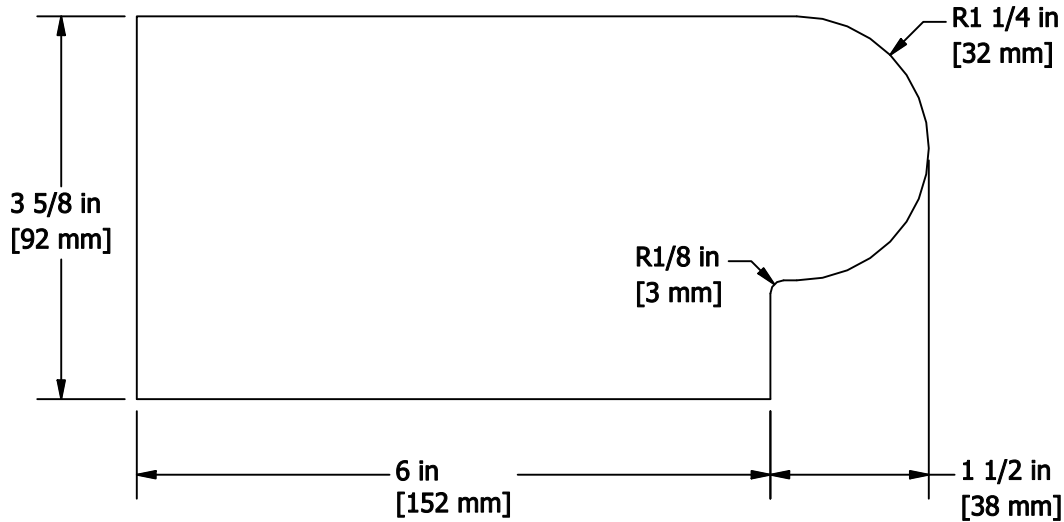

TOP VIEW

LEFT-SIDE VIEW

ISOMETRIC VIEW

2.8 - 1-1/4" RAD. BULLNOSE ROWLOCK
Modular (Custom)

THE BELDEN BRICK COMPANY
 CANTON, OHIO

BELDEN