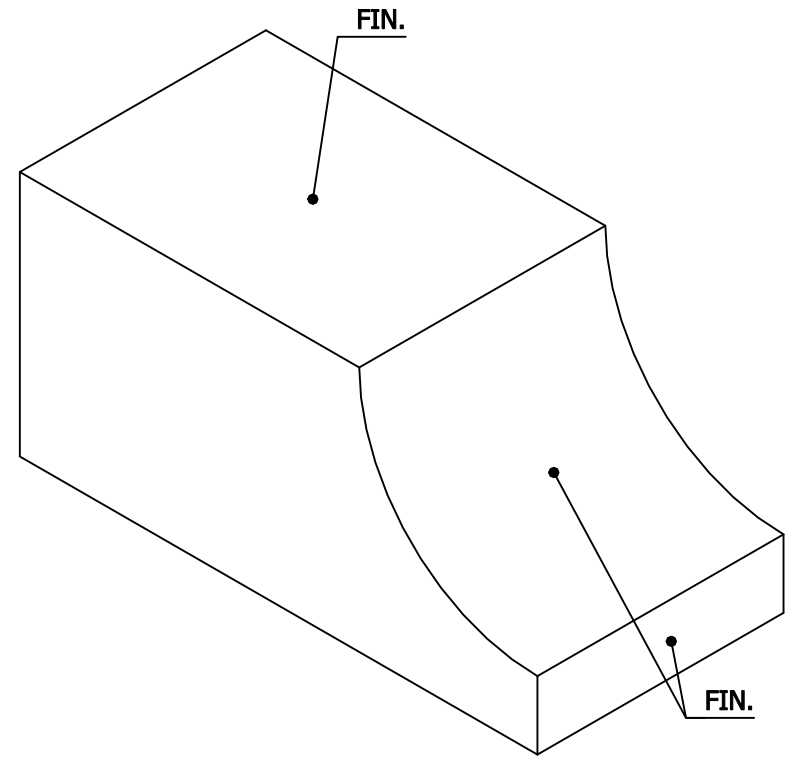

TOP VIEW

LEFT-SIDE VIEW

ISOMETRIC VIEW

3.0 - 2-5/8" RAD. COVE ROWLOCK
Modular Economo (Standard)

THE BELDEN BRICK COMPANY
 CANTON, OHIO

BELDEN