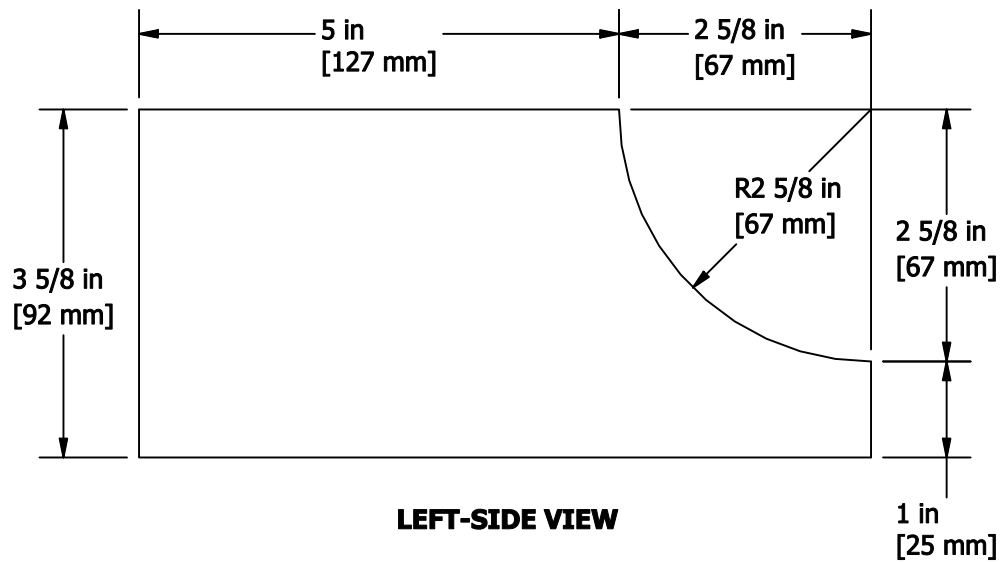

TOP VIEW

LEFT-SIDE VIEW

ISOMETRIC VIEW

3.0 - 2-5/8" RAD. COVE ROWLOCK
Modular Economo (Standard)

THE BELDEN BRICK COMPANY
 CANTON, OHIO

BELDEN