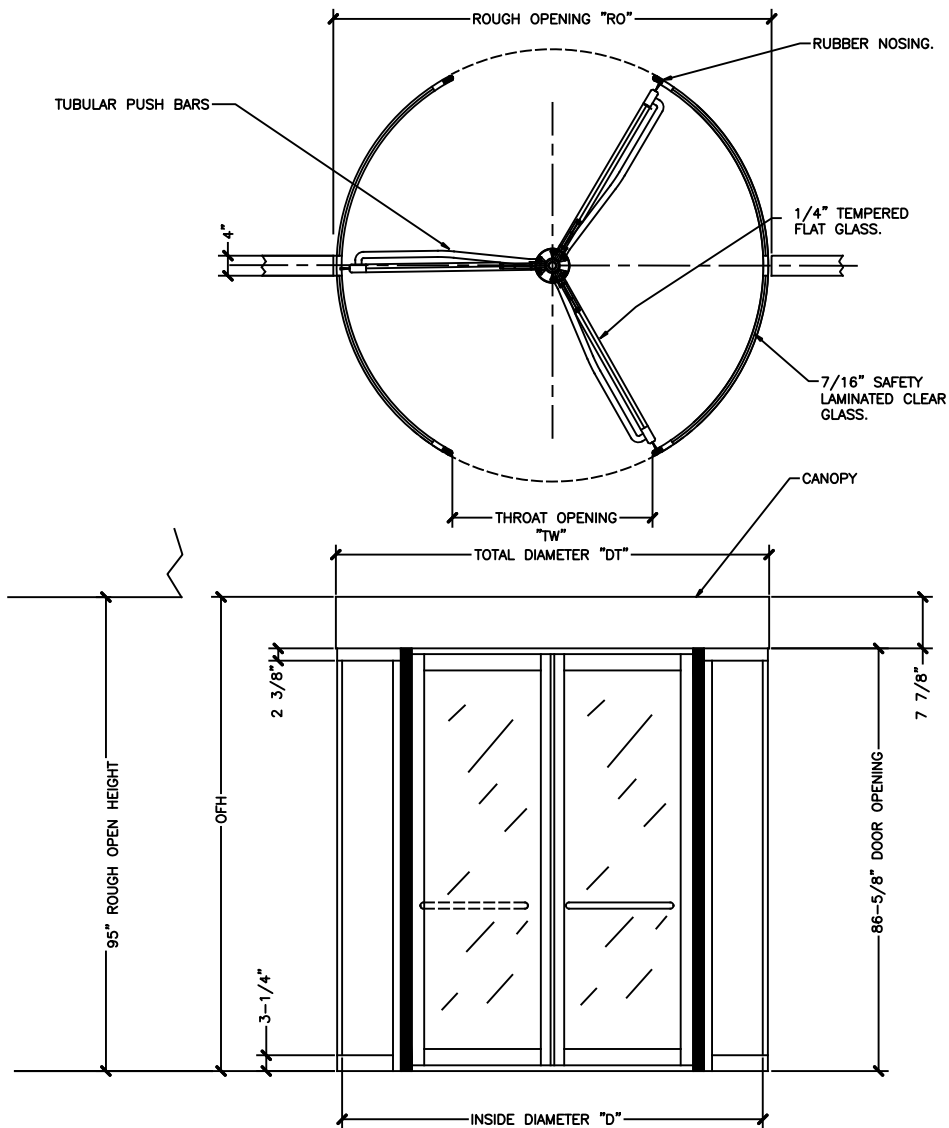

**ASSA ABLOY**

ASSA ABLOY Entrance Systems  
1900 Airport Road  
Monroe, NC 28110  
Phone: 1-866-BESAM-87  
specdesk.na.aes@assaabloy.com

ASSA ABLOY RD3-100 MANUAL  
REVOLVING DOOR  
PLAN VIEW

BREAKAWAY POSITION

MODEL #	TOTAL DIAMETER "DT"	INSIDE DIAMETER "D"	ROUGH OPENING "RO"	THROAT OPENING "TW"	OVERALL FRAME HEIGHT "OFH"
RD3-100-6	74"	70 7/8"	74 15/16"	31 7/32"	94 1/2"
RD3-100-7	85 13/16"	82 11/16"	86 3/4"	37 1/8"	94 1/2"
RD3-100-8	97 5/8"	94 1/2"	98 3/4"	43 1/32"	94 1/2"

NOTE: FOR SPECIAL HEIGHT PACKAGES CONTACT FACTORY

DWG NO. RD3-100		SHEET 1 OF 2	
DRN BY M.H.W.	DATE 10/4/13	CHK BY	DATE 5/30/14
		REV. A	DATE
ASSA ABLOY RD3-100 MANUAL REVOLVING DOOR PLAN VIEW			
<b>ASSA ABLOY</b>		ASSA ABLOY Entrance Systems 1900 Airport Road Monroe, NC 28110 Phone: 1-866-BESAM-87 specdesk.na.aes@assaabloy.com	