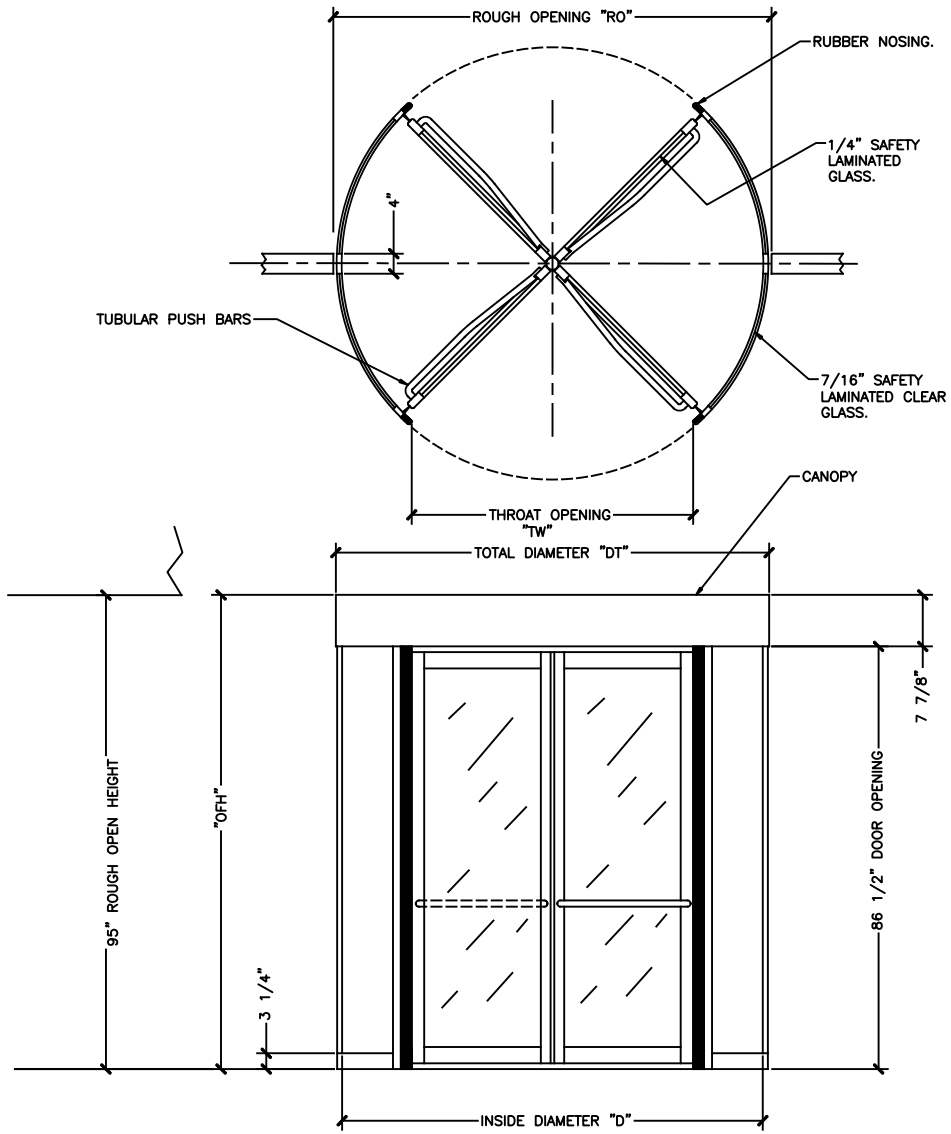

ASSA ABLOY RD4-100 MANUAL
 REVOLVING DOOR
 PLAN VIEW

MODEL #	TOTAL DIAMETER "DT"	INSIDE DIAMETER "D"	ROUGH OPENING "RO"	THROAT OPENING "TW"	OVERALL FRAME HEIGHT "OFH"
RD4-100-6	74"	70 7/8"	74 15/16"	46 7/8"	94 1/2"
RD4-100-7	85 13/16"	82 11/16"	86 3/4"	55 1/4"	94 1/2"
RD4-100-8	97 5/8"	94 1/2"	98 3/4"	63 9/16"	94 1/2"

NOTE: FOR SPECIAL HEIGHT PACKAGES CONTACT FACTORY

DWG NO. RD4-100		SHEET 1 OF 2	
DRN BY M.H.W.	DATE 10/4/13	CHK BY	DATE 10-06-16
ASSA ABLOY RD4-100 MANUAL REVOLVING DOOR PLAN VIEW			
ASSA ABLOY		ASSA ABLOY Entrance Systems 1900 Airport Road Monroe, NC 28110 Phone: 1-866-BESAM-87 specdesk.na.aaes@assaabloy.com	