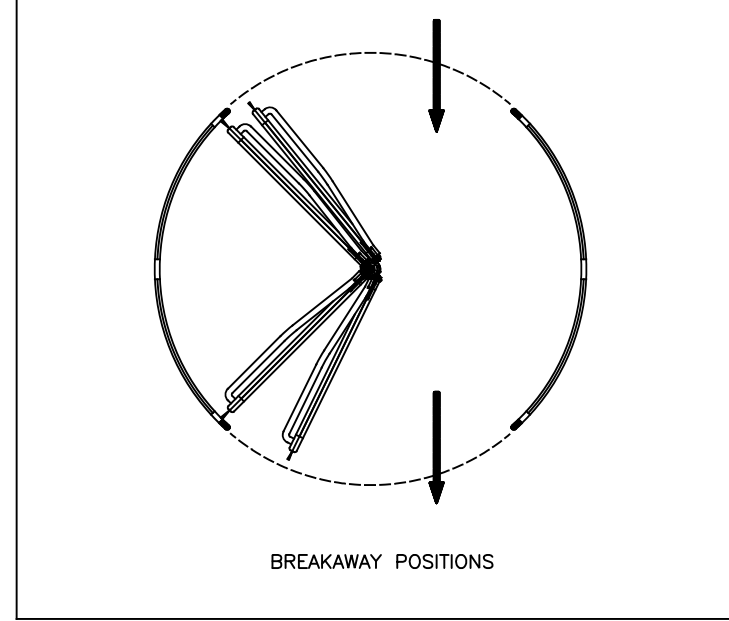

ASSA ABLOY RD4-100 MANUAL
 REVOLVING DOOR
 PLAN VIEW

MODEL #	TOTAL DIAMETER "DT"	INSIDE DIAMETER "D"	ROUGH OPENING "RO"	THROAT OPENING "TW"	OVERALL FRAME HEIGHT "OFH"
RD4-100-6	74"	70 7/8"	74 15/16"	46 7/8"	94 1/2"
RD4-100-7	85 13/16"	82 11/16"	86 3/4"	55 1/4"	94 1/2"
RD4-100-8	97 5/8"	94 1/2"	98 3/4"	63 9/16"	94 1/2"

NOTE: FOR SPECIAL HEIGHT PACKAGES CONTACT FACTORY

DWG NO. RD4-100		SHEET 1 OF 2	
DRN BY M.H.W.	DATE 10/4/13	CHK BY	DATE 10-06-16
ASSA ABLOY RD4-100 MANUAL REVOLVING DOOR PLAN VIEW			
ASSA ABLOY		ASSA ABLOY Entrance Systems 1900 Airport Road Monroe, NC 28110 Phone: 1-866-BESAM-87 specdesk.na.aaes@assaabloy.com	