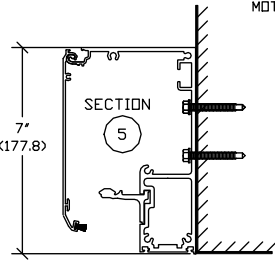

THIS PACKAGE WILL ACCEPT UP TO 1" (25.4) INSULATED GLASS.

NOTE DRAWING IS DIMENSIONED IN BOTH ENGLISH AND METRIC
REF. AS FOLLOWS 1" (25.4) ALL METRIC SIZES ARE MILLIMETERS.
* FOR MAXIMUM CURRENT DRAW PER OPERATOR, SEE PRODUCT SPECIFICATION,
INSTALLATION INSTRUCTIONS, OR THE UL
LABEL ON THE EQUIPMENT.

REFER TO RELEVANT (LOCAL, STATE, NATIONAL OR AHJ) BUILDING CODE FOR
MIN DOOR HEIGHT & MIN/MAX WIDTH ALLOWABLE
FOR EGRESS REQUIREMENT IN CONJUNCTION WITH TABLE BELOW.

MASONRY OPENING WIDTH C	ACTIVE LEAF WIDTH D	DOOR OPENING A	OVERALL FRAME HEIGHT	ROUGH OPENING HEIGHT	OVERALL FRAME WIDTH B
43 1/2" (1104.9)	24 3/8" (619.1)	36 1/4" (920.8)	91" (2311.4)	84" (2134)	96" (2438.4)
72" (1828.8)	38 5/8" (981.1)	64 3/4" (1644.7)	91" (2311.4)	84" (2134)	153" (3886.2)
84" (2133.6)	44 5/8" (1133.5)	76 3/4" (1949.5)	91" (2311.4)	84" (2134)	177" (4495.8)
96" (2438.4)	50 5/8" (1285.9)	88 3/4" (2254.3)	91" (2311.4)	84" (2134)	201" (5105.4)
KEY	(C/2)+2 5/8" (C/2)+66.7*	C-7 1/4" C-(184.2)	RDH+7" RDH+(177.8)	DFH-7" DFH-(177.8)	2C+9" 2C+(228.6)*

DFW NOTE: CONSULT FACTORY FOR EXTENDED HEADERS.

STD. GLASS SIZE KEY*	WIDTH	(C/2)-2 1/4" (C/2)-(57.2)
	HEIGHT	(DFH)-15 7/8" (DFH)-(403.2)

* NARROW STILE RAILS W/ 1/4" GUTTER, NO MUTTINS BASED ON MASONRY OPENING

DWG NO: 1011271						
DRN BY	CLW	DATE	8/26/13	CHK BY	SS	DATE
						8/26/13
						REV. 3.0
						DATE
						5/28/14

ASSA ABLOY

NON REMOVABLE
SECURITY TYPE
GLAZING BEAD
SYSTEM (TYP.)
1/4" STANDARD.

COVER SIDE
BREAKOUT SIDE