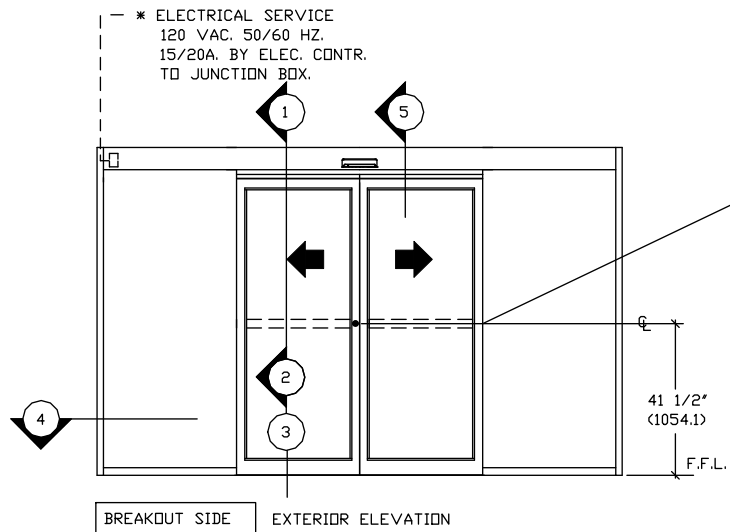

REFER TO RELEVANT (LOCAL, STATE, NATIONAL OR AHJ) BUILDING CODE FOR
MIN DOOR HEIGHT & MIN/MAX WIDTH ALLOWABLE
FOR EGRESS REQUIREMENT IN CONJUNCTION WITH TABLE BELOW.

MASONRY OPENING WIDTH C	ACTIVE LEAF WIDTH D	DOOR OPENING A	OVERALL FRAME HEIGHT	ROUGH OPENING HEIGHT	OVERALL FRAME WIDTH B
43 1/2" (1104.9)	24 3/8" (619.1)	36 1/4" (920.8)	91" (2311.4)	84" (2134)	96" (2438.4)
72" (1828.8)	38 5/8" (981.1)	64 3/4" (1644.7)	91" (2311.4)	84" (2134)	153" (3886.2)
84" (2133.6)	44 5/8" (1133.5)	76 3/4" (1949.5)	91" (2311.4)	84" (2134)	177" (4495.8)
96" (2438.4)	50 5/8" (1285.9)	88 3/4" (2254.3)	91" (2311.4)	84" (2134)	201" (5105.4)
KEY	(C/2)+2 5/8" (C/2)+66.7*	C-7 1/4" C-(184.2)	RDH+7" RDH+(177.8)	DFH-7" DFH-(177.8)	2C+9" 2C+(228.6)*

DFW NOTE: CONSULT FACTORY FOR EXTENDED HEADERS.

STD. GLASS SIZE KEY*	WIDTH	(C/2)-2 1/4" (C/2)-(57.2)
	HEIGHT	(DFH)-15 7/8" (DFH)-(403.2)

* NARROW STILE RAILS W/ 1/4" GUTTER, NO MUTTINS BASED ON MASONRY OPENING

DWG NO: 1011271						
DRN BY	CLW	DATE	8/26/13	CHK BY	SS	DATE
						8/26/13
						REV. 3.0
						DATE
						5/28/14

ASSA ABLOY

NON REMOVABLE
SECURITY TYPE
GLAZING BEAD
SYSTEM (TYP.)
1/4" STANDARD.

COVER SIDE
BREAKOUT SIDE