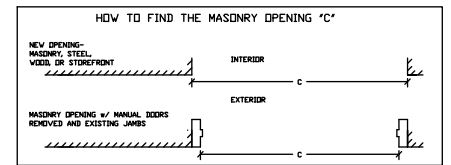

THIS PACKAGE WILL ACCEPT UP TO 1" (25.4) INSULATED GLASS.

NOTE DRAWING IS DIMENSIONED IN BOTH ENGLISH AND METRIC
REF. AS FOLLOWS 1" (25.4) ALL METRIC SIZES ARE MILLIMETERS.
* FOR MAXIMUM CURRENT DRAW PER OPERATOR, SEE PRODUCT SPECIFICATION,
INSTALLATION INSTRUCTIONS, OR THE UL
LABEL ON THE EQUIPMENT.

REFER TO RELEVANT (LOCAL, STATE, NATIONAL OR AHJ) BUILDING CODE FOR
MIN DOOR HEIGHT & MIN/MAX WIDTH ALLOWABLE
FOR EGRESS REQUIREMENT IN CONJUNCTION WITH TABLE BELOW.

MASONRY OPENING WIDTH C	ACTIVE LEAF WIDTH D	DOOR OPENING A	OVERALL FRAME HEIGHT	ROUGH OPENING HEIGHT	OVERALL FRAME WIDTH B
43 1/2" (1104.9)	24 3/8" (619.1)	36 1/4" (920.8)	91" (2311.4)	84" (2134)	96" (2438.4)
72" (1828.8)	38 5/8" (981.1)	64 3/4" (1644.7)	91" (2311.4)	84" (2134)	153" (3886.2)
84" (2133.6)	44 5/8" (1133.5)	76 3/4" (1949.5)	91" (2311.4)	84" (2134)	177" (4495.8)
96" (2438.4)	50 5/8" (1285.9)	88 3/4" (2254.3)	91" (2311.4)	84" (2134)	201" (5105.4)
KEY	(C/2)+2 5/8" (C/2)+66.7*	C-7 1/4" C-(184.2)	RDH+7" RDH+(177.8)	DFH-7" DFH-(177.8)	2C+9" 2C+(228.6)*

DFW NOTE: CONSULT FACTORY FOR EXTENDED HEADERS.

STD. GLASS SIZE KEY*	WIDTH	(C/2)-2 1/4" (C/2)-(57.2)
	HEIGHT	(DFH)-15 7/8" (DFH)-(403.2)

* NARROW STILE RAILS W/ 1/4" GUTTER, NO MUTTINS BASED ON MASONRY OPENING

DWG NO: 1011271						
DRN BY	CLW	DATE	8/26/13	CHK BY	SS	DATE
						8/26/13
						REV. 3.0
						DATE
						5/28/14

ASSA ABLOY