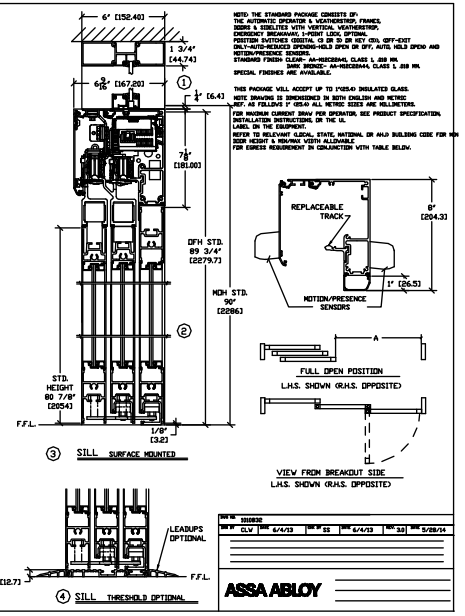

ASSA ABLOY

CLV 674/13 11M 22 674/13 11M 22 528/14