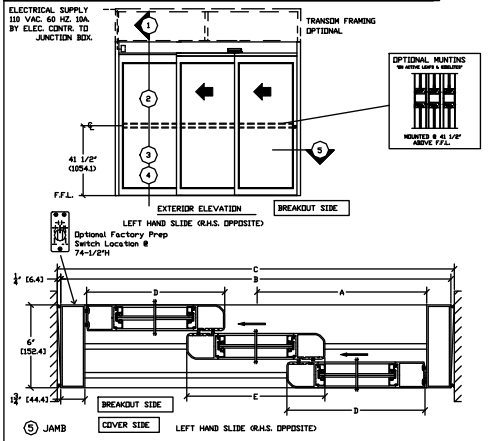

ASSA ABLOY

CLV 674/13 11M 22 674/13 11M 22 528/14