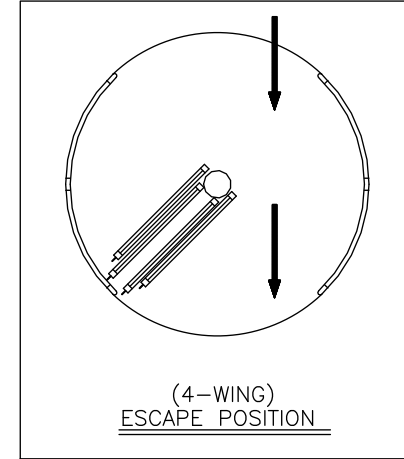

ASSA ABLOY

ASSA ABLOY Entrance Systems
1900 Airport Road
Monroe, NC 28110
Phone: 1-866-237-2687
specdesk.na.besam@assaabloy.com

BESAM RD4
REVOLVING DOOR SYSTEM
PLAN VIEW

MODEL #	CANOPY DIAMETER (A)	SIDELITE DIAMETER (B)	DOOR OPENING (C)	(D)	(E)	(F)	(G)	(H)	(I)	(J)	(K)	(L)
RD4-9'	109 3/4"	109 7/16"	71 15/16"	36 15/32"	—	—	36 31/32"	38 5/8"	—	—	32 3/32"	33 3/4"
RD4-10'	121 7/16"	121 1/4"	80 9/32"	32 5/16"	—	—	41 1/8"	42 13/16"	—	—	27 29/32"	29 9/16"
RD4-12'	145 3/16"	144 7/8"	96 31/32"	23 31/32"	25 11/16"	29 11/16"	49 1/2"	51 5/32"	4 23/32"	6 7/32"	19 9/16"	21 7/32"

EXTERIOR ELEVATION
4-WING AUTOMATIC REVOLVING
DOOR UNIT - (RD4- 9' AND 10')

EXTERIOR ELEVATION
4-WING AUTOMATIC REVOLVING
DOOR UNIT - (RD4-12')

PLAN VIEW

PLAN VIEW

ENLARGED VIEW

DWG NO. RD4	SHEET 1 OF 2
DRN BY R.O.W. DATE 12/29/05	CHK BY DATE REV. C DATE 5/30/14
<p>BESAM RD4 REVOLVING DOOR SYSTEM PLAN VIEW</p>	
<p>ASSA ABLOY</p>	
<p>ASSA ABLOY Entrance Systems 1900 Airport Road Monroe, NC 28110 Phone: 1-866-237-2687 specdesk.na.besam@assaabloy.com</p>	