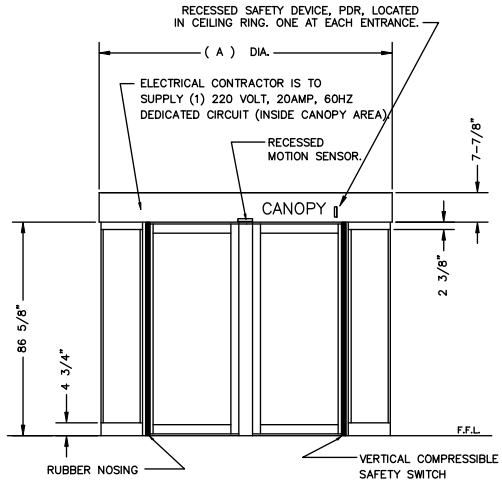

ASSA ABLOY

ASSA ABLOY Entrance Systems
1900 Airport Road
Monroe, NC 28110
Phone: 1-866-237-2687
specdesk.na.besam@assaabloy.com

BESAM RD4
REVOLVING DOOR SYSTEM
PLAN VIEW

MODEL #	CANOPY DIAMETER (A)	SIDELITE DIAMETER (B)	DOOR OPENING (C)	(D)	(E)	(F)	(G)	(H)	(I)	(J)	(K)	(L)
RD4-9'	109 3/4"	109 7/16"	71 15/16"	36 15/32"	—	—	36 31/32"	38 5/8"	—	—	32 3/32"	33 3/4"
RD4-10'	121 7/16"	121 1/4"	80 9/32"	32 5/16"	—	—	41 1/8"	42 13/16"	—	—	27 29/32"	29 9/16"
RD4-12'	145 3/16"	144 7/8"	96 31/32"	23 31/32"	25 11/16"	29 11/16"	49 1/2"	51 5/32"	4 23/32"	6 7/32"	19 9/16"	21 7/32"

EXTERIOR ELEVATION
4-WING AUTOMATIC REVOLVING
DOOR UNIT - (RD4- 9' AND 10')

EXTERIOR ELEVATION
4-WING AUTOMATIC REVOLVING
DOOR UNIT - (RD4-12')

PLAN VIEW

PLAN VIEW

ENLARGED VIEW

DWG NO. RD4	SHEET 1 OF 2
DRN BY R.O.W. DATE 12/29/05	CHK BY DATE REV. C DATE 5/30/14
<p>BESAM RD4 REVOLVING DOOR SYSTEM PLAN VIEW</p>	
<p>ASSA ABLOY</p>	
<p>ASSA ABLOY Entrance Systems 1900 Airport Road Monroe, NC 28110 Phone: 1-866-237-2687 specdesk.na.besam@assaabloy.com</p>	