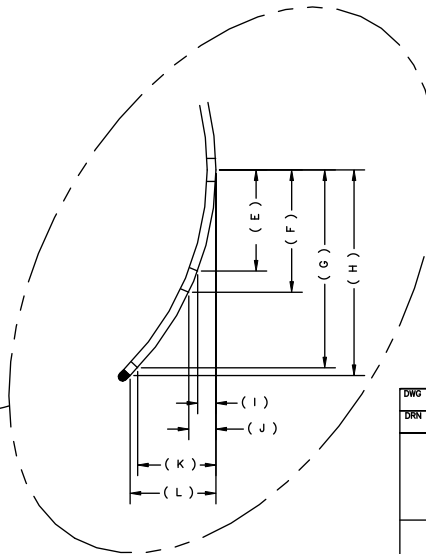

ASSA ABLOY

ASSA ABLOY Entrance Systems
1900 Airport Road
Monroe, NC 28110
Phone: 1-866-237-2687
specdesk.na.besam@assaabloy.com

BESAM RD4
REVOLVING DOOR SYSTEM
PLAN VIEW

MODEL #	CANOPY DIAMETER (A)	SIDELITE DIAMETER (B)	DOOR OPENING (C)	(D)	(E)	(F)	(G)	(H)	(I)	(J)	(K)	(L)
RD4-9'	109 3/4"	109 7/16"	71 15/16"	36 15/32"	—	—	36 31/32"	38 5/8"	—	—	32 3/32"	33 3/4"
RD4-10'	121 7/16"	121 1/4"	80 9/32"	32 5/16"	—	—	41 1/8"	42 13/16"	—	—	27 29/32"	29 9/16"
RD4-12'	145 3/16"	144 7/8"	96 31/32"	23 31/32"	25 11/16"	29 11/16"	49 1/2"	51 5/32"	4 23/32"	6 7/32"	19 9/16"	21 7/32"

EXTERIOR ELEVATION
4-WING AUTOMATIC REVOLVING
DOOR UNIT - (RD4- 9' AND 10')

EXTERIOR ELEVATION
4-WING AUTOMATIC REVOLVING
DOOR UNIT - (RD4-12')

PLAN VIEW

PLAN VIEW

ENLARGED VIEW

DWG NO. RD4	SHEET 1 OF 2
DRN BY R.O.W. DATE 12/29/05	CHK BY DATE REV. C DATE 5/30/14
<p>BESAM RD4 REVOLVING DOOR SYSTEM PLAN VIEW</p>	
<p>ASSA ABLOY</p>	
<p>ASSA ABLOY Entrance Systems 1900 Airport Road Monroe, NC 28110 Phone: 1-866-237-2687 specdesk.na.besam@assaabloy.com</p>	