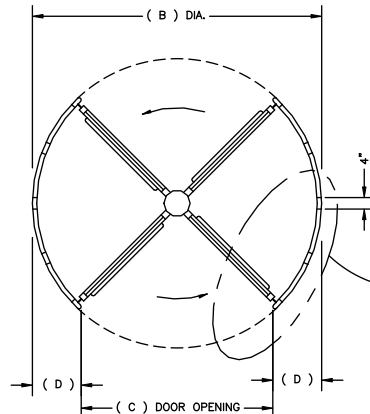

ASSA ABLOY

ASSA ABLOY Entrance Systems
1900 Airport Road
Monroe, NC 28110
Phone: 1-866-237-2687
specdesk.na.besam@assaabloy.com

BESAM RD4
REVOLVING DOOR SYSTEM
PLAN VIEW

MODEL #	CANOPY DIAMETER (A)	SIDELITE DIAMETER (B)	DOOR OPENING (C)	(D)	(E)	(F)	(G)	(H)	(I)	(J)	(K)	(L)
RD4-9'	109 3/4"	109 7/16"	71 15/16"	36 15/32"	—	—	36 31/32"	38 5/8"	—	—	32 3/32"	33 3/4"
RD4-10'	121 7/16"	121 1/4"	80 9/32"	32 5/16"	—	—	41 1/8"	42 13/16"	—	—	27 29/32"	29 9/16"
RD4-12'	145 3/16"	144 7/8"	96 31/32"	23 31/32"	25 11/16"	29 11/16"	49 1/2"	51 5/32"	4 23/32"	6 7/32"	19 9/16"	21 7/32"

EXTERIOR ELEVATION
4-WING AUTOMATIC REVOLVING
DOOR UNIT - (RD4- 9' AND 10')

EXTERIOR ELEVATION
4-WING AUTOMATIC REVOLVING
DOOR UNIT - (RD4-12')

PLAN VIEW

PLAN VIEW

ENLARGED VIEW

DWG NO. RD4	SHEET 1 OF 2
DRN BY R.O.W. DATE 12/29/05	CHK BY DATE REV. C DATE 5/30/14
<p>BESAM RD4 REVOLVING DOOR SYSTEM PLAN VIEW</p>	
<p>ASSA ABLOY</p>	
<p>ASSA ABLOY Entrance Systems 1900 Airport Road Monroe, NC 28110 Phone: 1-866-237-2687 specdesk.na.besam@assaabloy.com</p>	