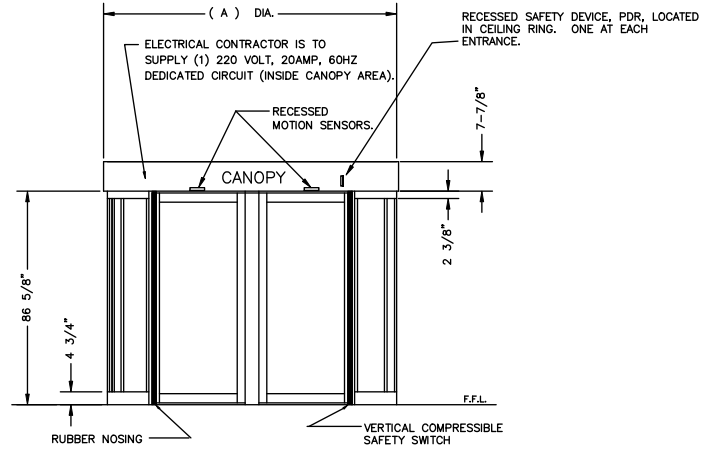

ASSA ABLOY

ASSA ABLOY Entrance Systems
1900 Airport Road
Monroe, NC 28110
Phone: 1-866-237-2687
specdesk.na.besam@assaabloy.com

BESAM RD4
REVOLVING DOOR SYSTEM
PLAN VIEW

MODEL #	CANOPY DIAMETER (A)	SIDELITE DIAMETER (B)	DOOR OPENING (C)	(D)	(E)	(F)	(G)	(H)	(I)	(J)	(K)	(L)
RD4-9'	109 3/4"	109 7/16"	71 15/16"	36 15/32"	—	—	36 31/32"	38 5/8"	—	—	32 3/32"	33 3/4"
RD4-10'	121 7/16"	121 1/4"	80 9/32"	32 5/16"	—	—	41 1/8"	42 13/16"	—	—	27 29/32"	29 9/16"
RD4-12'	145 3/16"	144 7/8"	96 31/32"	23 31/32"	25 11/16"	29 11/16"	49 1/2"	51 5/32"	4 23/32"	6 7/32"	19 9/16"	21 7/32"

EXTERIOR ELEVATION
4-WING AUTOMATIC REVOLVING
DOOR UNIT - (RD4- 9' AND 10')

EXTERIOR ELEVATION
4-WING AUTOMATIC REVOLVING
DOOR UNIT - (RD4-12')

PLAN VIEW

PLAN VIEW

ENLARGED VIEW

DWG NO. RD4	SHEET 1 OF 2
DRN BY R.O.W. DATE 12/29/05	CHK BY DATE REV. C DATE 5/30/14
<p>BESAM RD4 REVOLVING DOOR SYSTEM PLAN VIEW</p>	
<p>ASSA ABLOY</p>	
<p>ASSA ABLOY Entrance Systems 1900 Airport Road Monroe, NC 28110 Phone: 1-866-237-2687 specdesk.na.besam@assaabloy.com</p>	