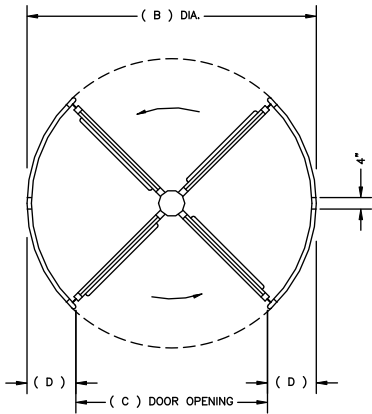

ASSA ABLOY

ASSA ABLOY Entrance Systems
1900 Airport Road
Monroe, NC 28110
Phone: 1-866-237-2687
specdesk.na.besam@assaabloy.com

BESAM RD4
REVOLVING DOOR SYSTEM
PLAN VIEW

MODEL #	CANOPY DIAMETER (A)	SIDELITE DIAMETER (B)	DOOR OPENING (C)	(D)	(E)	(F)	(G)	(H)	(I)	(J)	(K)	(L)
RD4-9'	109 3/4"	109 7/16"	71 15/16"	36 15/32"	—	—	36 31/32"	38 5/8"	—	—	32 3/32"	33 3/4"
RD4-10'	121 7/16"	121 1/4"	80 9/32"	32 5/16"	—	—	41 1/8"	42 13/16"	—	—	27 29/32"	29 9/16"
RD4-12'	145 3/16"	144 7/8"	96 31/32"	23 31/32"	25 11/16"	29 11/16"	49 1/2"	51 5/32"	4 23/32"	6 7/32"	19 9/16"	21 7/32"

EXTERIOR ELEVATION
4-WING AUTOMATIC REVOLVING
DOOR UNIT - (RD4- 9' AND 10')

EXTERIOR ELEVATION
4-WING AUTOMATIC REVOLVING
DOOR UNIT - (RD4-12')

PLAN VIEW

PLAN VIEW

ENLARGED VIEW

DWG NO. RD4	SHEET 1 OF 2
DRN BY R.O.W. DATE 12/29/05	CHK BY DATE REV. C DATE 5/30/14
<p>BESAM RD4 REVOLVING DOOR SYSTEM PLAN VIEW</p>	
<p>ASSA ABLOY</p>	
<p>ASSA ABLOY Entrance Systems 1900 Airport Road Monroe, NC 28110 Phone: 1-866-237-2687 specdesk.na.besam@assaabloy.com</p>	