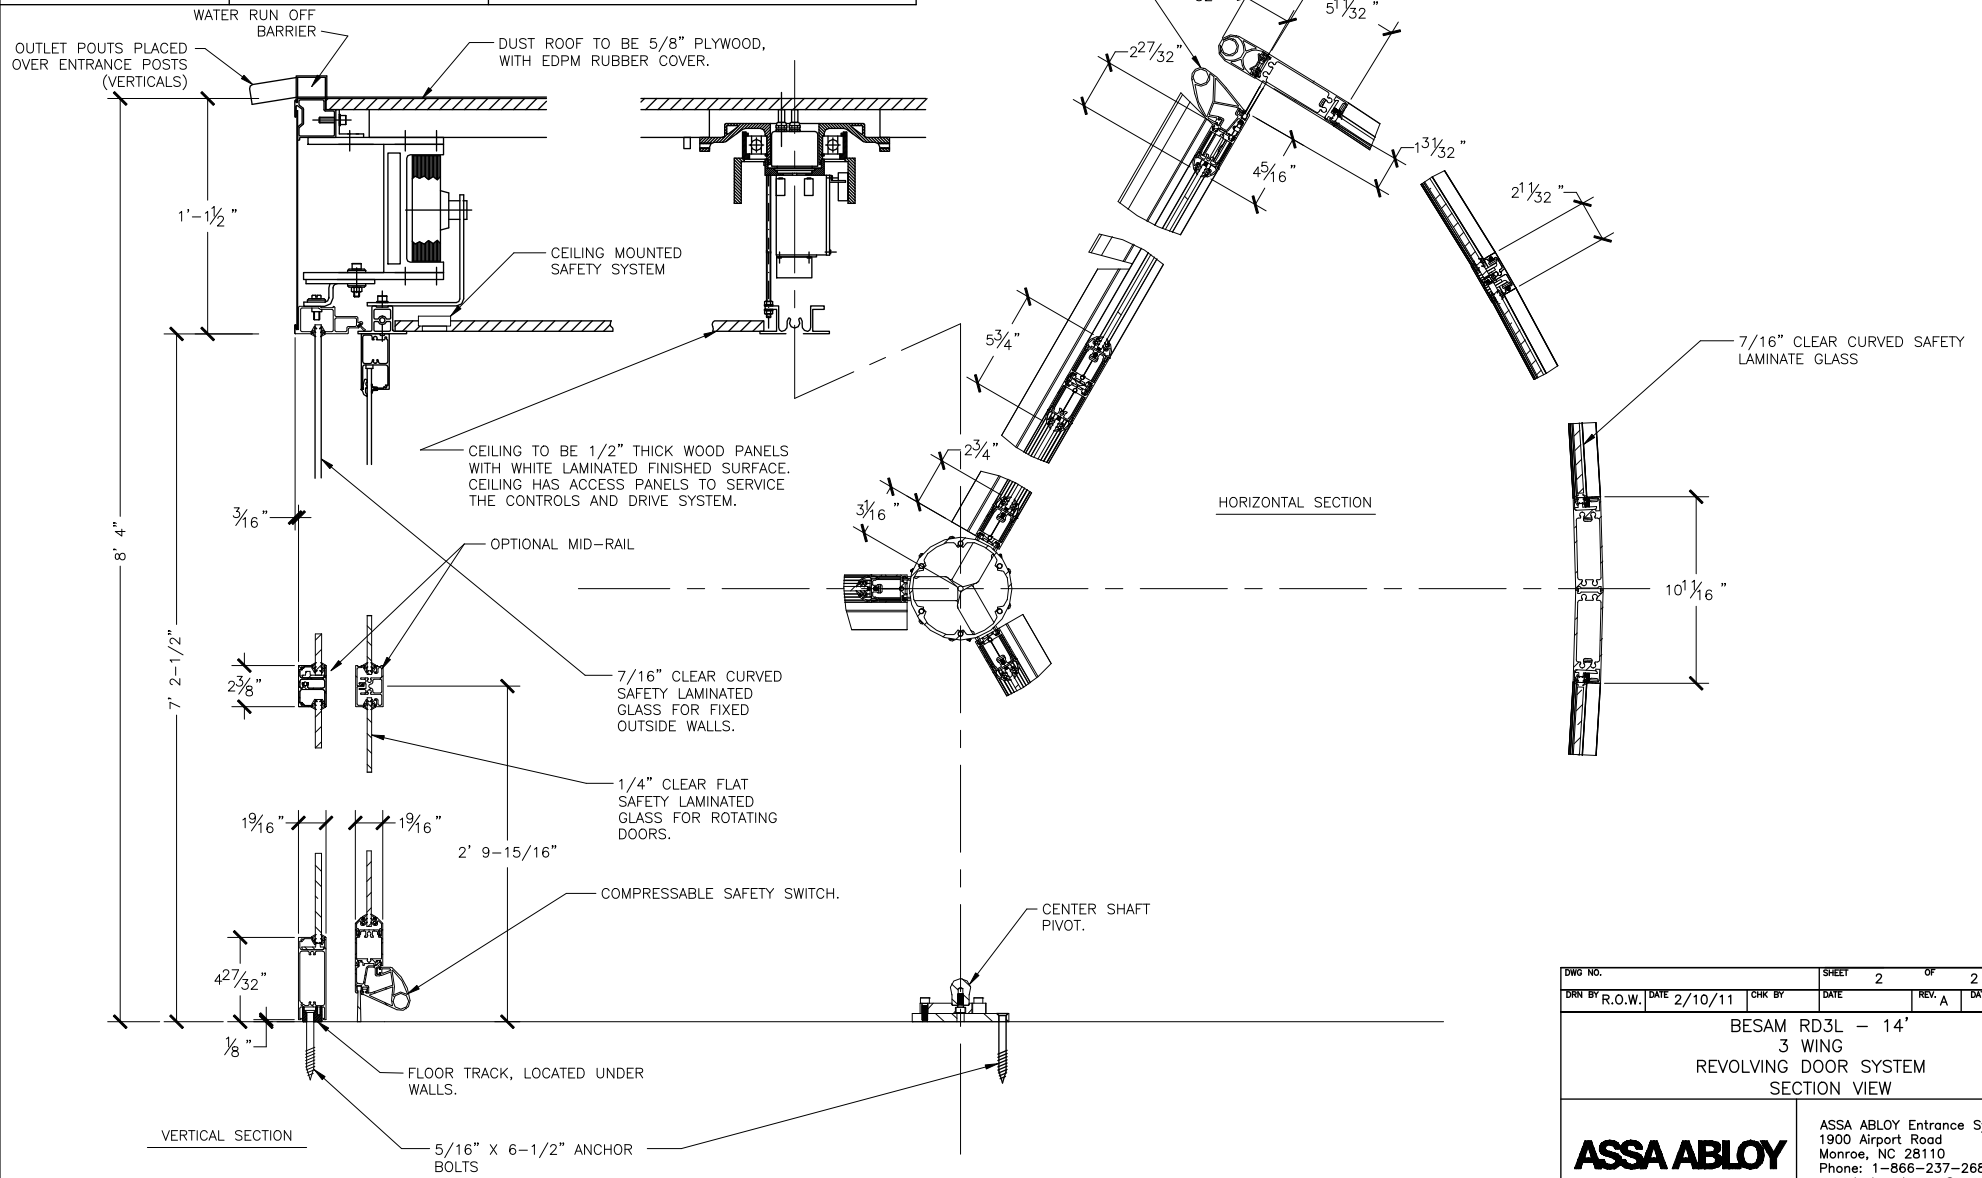

ASSA ABLOY

ASSA ABLOY Entrance Systems
 1900 Airport Road
 Monroe, NC 28110
 Phone: 1-866-237-2687
 specdesk.na.besam@assaabloy.com

BESAM RD3L - 14'
 3 WING
 REVOLVING DOOR SYSTEM
 SECTION VIEW

DWG NO.	SHEET 2 OF 2	
DRN BY R.O.W.	DATE 2/10/11	CHK BY DATE REV. A DATE 5/30/14
BESAM RD3L - 14' 3 WING REVOLVING DOOR SYSTEM SECTION VIEW		
ASSA ABLOY		ASSA ABLOY Entrance Systems 1900 Airport Road Monroe, NC 28110 Phone: 1-866-237-2687 specdesk.na.besam@assaabloy.com