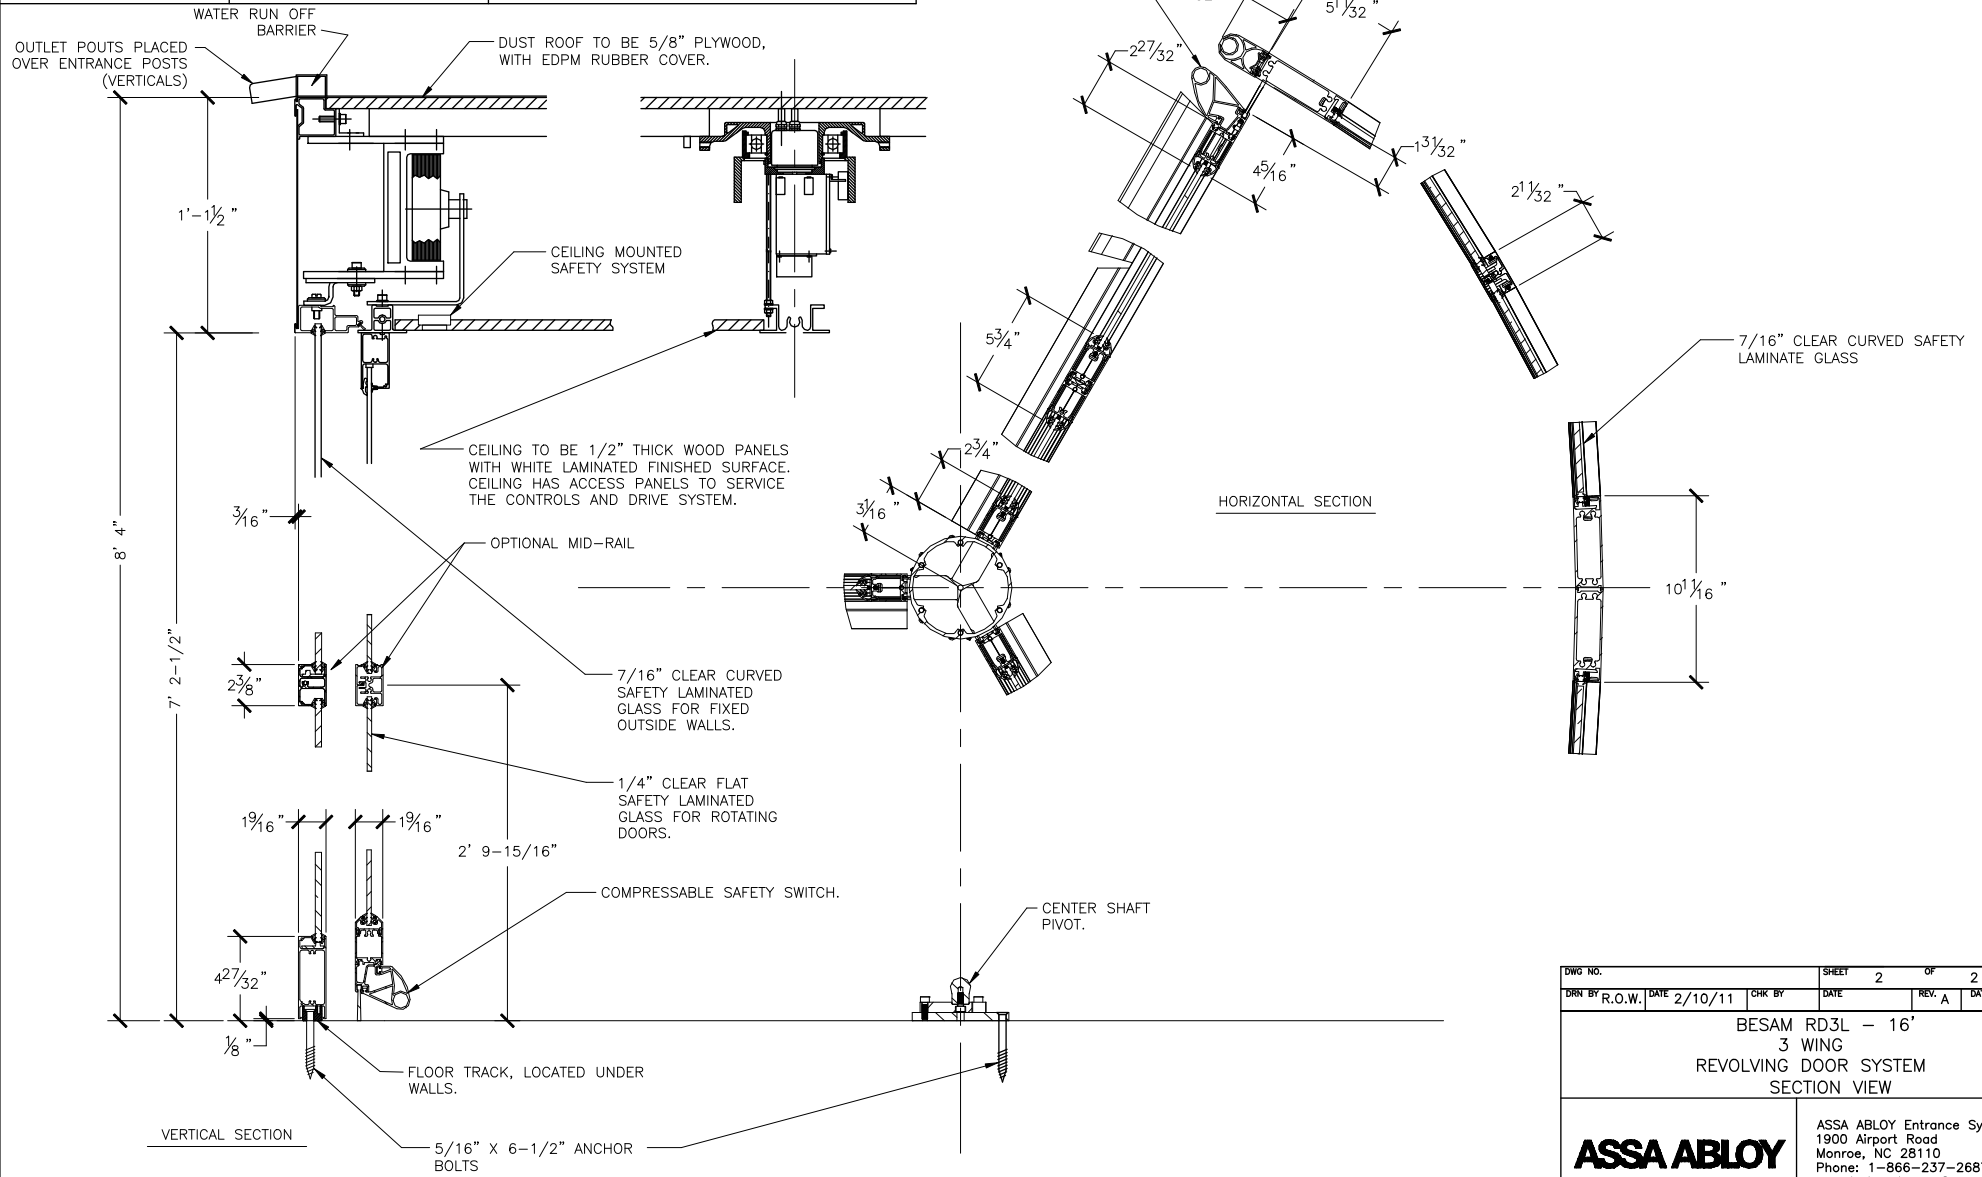

**ASSA ABLOY**

ASSA ABLOY Entrance Systems  
 1900 Airport Road  
 Monroe, NC 28110  
 Phone: 1-866-237-2687  
 specdesk.na.besam@assaabloy.com

BESAM RD3L - 16'  
 3 WING  
 REVOLVING DOOR SYSTEM  
 SECTION VIEW

DWG NO.	SHEET 2 OF 2	
DRN BY R.O.W.	DATE 2/10/11	CHK BY
	DATE	REV. A
	DATE 5/30/14	
BESAM RD3L - 16' 3 WING REVOLVING DOOR SYSTEM SECTION VIEW		
<b>ASSA ABLOY</b>		ASSA ABLOY Entrance Systems 1900 Airport Road Monroe, NC 28110 Phone: 1-866-237-2687 specdesk.na.besam@assaabloy.com