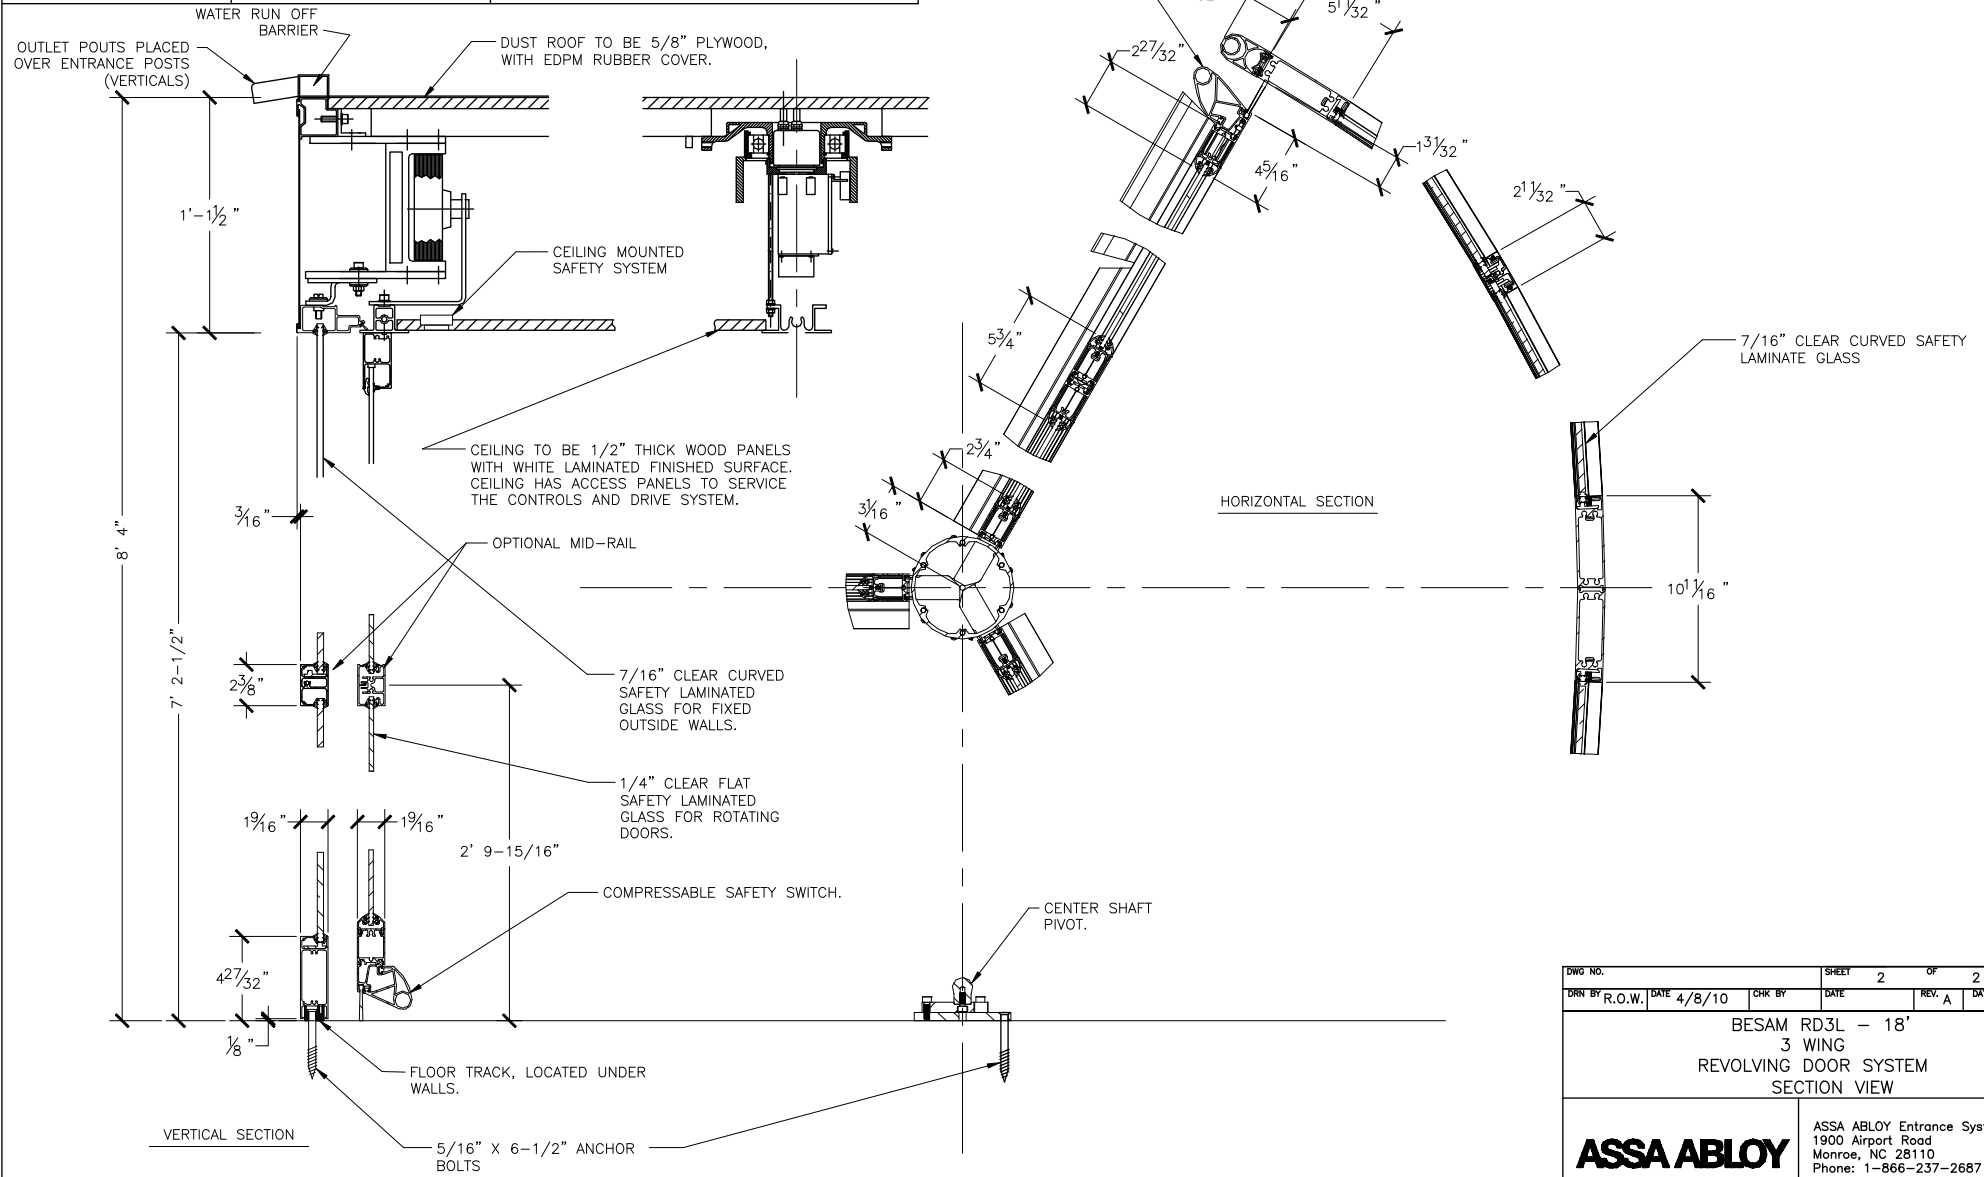

**ASSA ABLOY**

ASSA ABLOY Entrance Systems  
1900 Airport Road  
Monroe, NC 28110  
Phone: 1-866-237-2687  
specdesk.na.besam@assaabloy.com

BESAM RD3L - 18'  
3 WING  
REVOLVING DOOR SYSTEM  
SECTION VIEW

DWG NO.	SHEET 2 OF 2				
DRN BY R.O.W.	DATE 4/8/10	CHK BY	DATE	REV. A	DATE 5/30/14
BESAM RD3L - 18' 3 WING REVOLVING DOOR SYSTEM SECTION VIEW					
<b>ASSA ABLOY</b>			ASSA ABLOY Entrance Systems 1900 Airport Road Monroe, NC 28110 Phone: 1-866-237-2687 specdesk.na.besam@assaabloy.com		