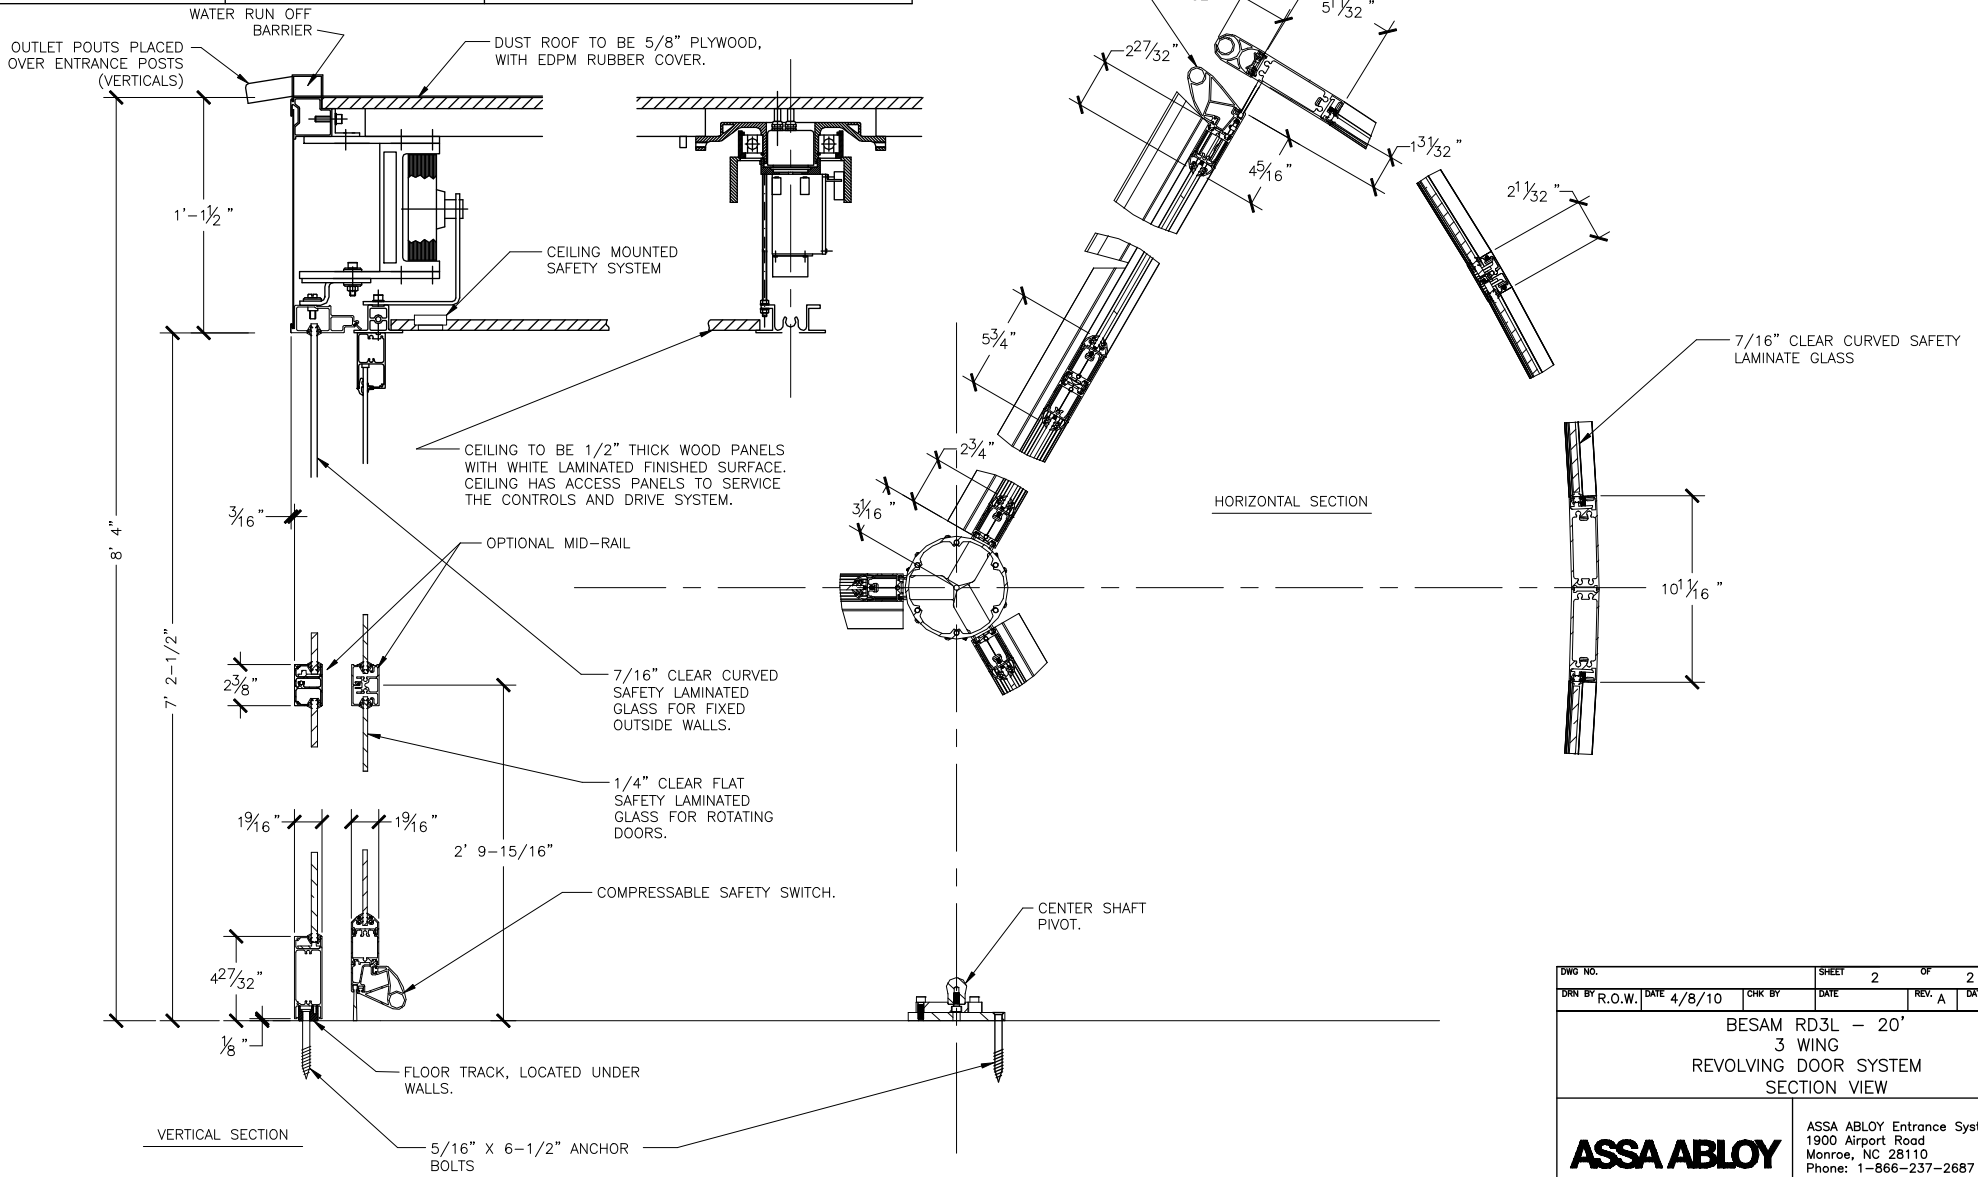

ASSA ABLOY

ASSA ABLOY Entrance Systems
 1900 Airport Road
 Monroe, NC 28110
 Phone: 1-866-237-2687
 specdesk.na.besam@assaabloy.com

BESAM RD3L - 20
 3 WING
 REVOLVING DOOR SYSTEM
 SECTION VIEW

DWG NO.	SHEET 2 OF 2	
DRN BY R.O.W.	DATE 4/8/10	CHK BY DATE REV. A DATE 5/30/14
BESAM RD3L - 20' 3 WING REVOLVING DOOR SYSTEM SECTION VIEW		
ASSA ABLOY		ASSA ABLOY Entrance Systems 1900 Airport Road Monroe, NC 28110 Phone: 1-866-237-2687 specdesk.na.besam@assaabloy.com