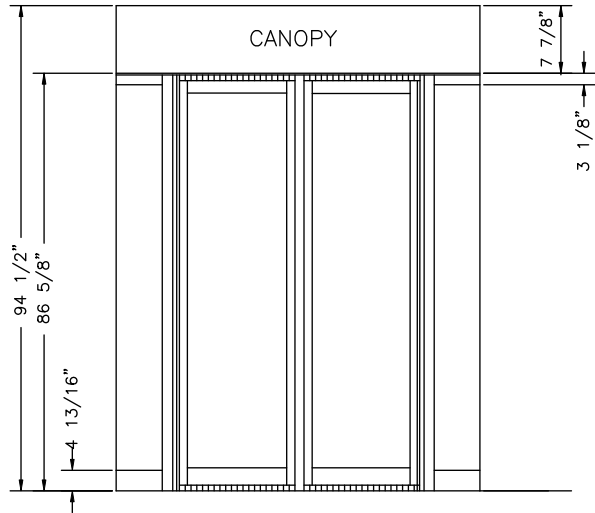

**ASSA ABLOY**

ASSA ABLOY Entrance Systems  
 1900 Airport Road  
 Monroe, NC 28110  
 Phone: 1-866-237-2687  
 specdesk.na.besam@assaabloy.com

BESAM RD4A-1  
 REVOLVING DOOR SYSTEM  
 PLAN VIEW

MODEL #	OVERALL DIAMETER ( A )	DOOR OPENING ( B )	( C )	OUTER RADIUS ( D )	INNER RADIUS ( E )	OVERALL FASCIA HEIGHT
RD4A-1-6	74 1/4"	47 1/4"	13 1/2"	37 1/8"	35 3/8"	94 1/2"
RD4A-1-7	86 1/8"	55 5/8"	15 1/4"	43 1/16"	41 5/16"	94 1/2"
RD4A-1-8	98"	64"	17"	49"	47 1/4"	94 1/2"

ELEVATION

PLAN VIEW

ESCAPE POSITION

DWG NO. RD4A-1	SHEET 1 OF 2
DRN BY D.D.D. DATE 5/12/99	CHK BY DATE REV. F DATE 5/30/14

BESAM RD4A-1 1 WAY ACCESS CONTROL  
 REVOLVING DOOR SYSTEM W/SECURE360  
 ANTI-TAILGATE & ANTI-PIGGYBACK - PLAN VIEW