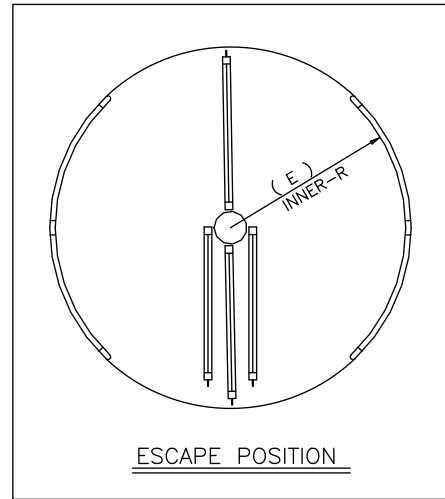

**ASSA ABLOY**

ASSA ABLOY Entrance Systems  
 1900 Airport Road  
 Monroe, NC 28110  
 Phone: 1-866-237-2687  
 specdesk.na.besam@assaabloy.com

BESAM RD4A-1  
 REVOLVING DOOR SYSTEM  
 PLAN VIEW

MODEL #	OVERALL DIAMETER ( A )	DOOR OPENING ( B )	( C )	OUTER RADIUS ( D )	INNER RADIUS ( E )	OVERALL FASCIA HEIGHT
RD4A-1-6	74 1/4"	47 1/4"	13 1/2"	37 1/8"	35 3/8"	94 1/2"
RD4A-1-7	86 1/8"	55 5/8"	15 1/4"	43 1/16"	41 5/16"	94 1/2"
RD4A-1-8	98"	64"	17"	49"	47 1/4"	94 1/2"

ELEVATION

PLAN VIEW

ESCAPE POSITION

DWG NO. RD4A-1	SHEET 1 OF 2
DRN BY D.D.D. DATE 5/12/99	CHK BY DATE REV. F DATE 5/30/14

BESAM RD4A-1 1 WAY ACCESS CONTROL  
 REVOLVING DOOR SYSTEM W/SECURE360  
 ANTI-TAILGATE & ANTI-PIGGYBACK - PLAN VIEW