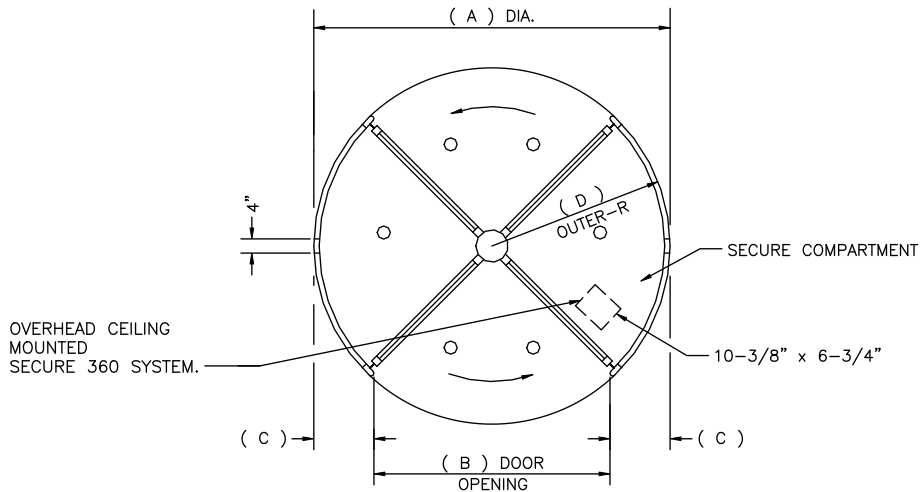

**ASSA ABLOY**

ASSA ABLOY Entrance Systems  
 1900 Airport Road  
 Monroe, NC 28110  
 Phone: 1-866-237-2687  
 specdesk.na.besam@assaabloy.com

BESAM RD4A-1  
 REVOLVING DOOR SYSTEM  
 PLAN VIEW

MODEL #	OVERALL DIAMETER ( A )	DOOR OPENING ( B )	( C )	OUTER RADIUS ( D )	INNER RADIUS ( E )	OVERALL FASCIA HEIGHT
RD4A-1-6	74 1/4"	47 1/4"	13 1/2"	37 1/8"	35 3/8"	94 1/2"
RD4A-1-7	86 1/8"	55 5/8"	15 1/4"	43 1/16"	41 5/16"	94 1/2"
RD4A-1-8	98"	64"	17"	49"	47 1/4"	94 1/2"

ELEVATION

PLAN VIEW

ESCAPE POSITION

DWG NO. RD4A-1	SHEET 1 OF 2
DRN BY D.D.D. DATE 5/12/99	CHK BY DATE REV. F DATE 5/30/14

BESAM RD4A-1 1 WAY ACCESS CONTROL  
 REVOLVING DOOR SYSTEM W/SECURE360  
 ANTI-TAILGATE & ANTI-PIGGYBACK - PLAN VIEW