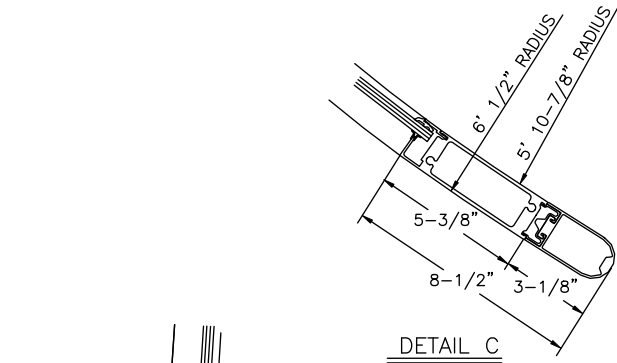

ASSA ABLOY

ASSA ABLOY Entrance Systems
 1900 Airport Road
 Monroe, NC 28110
 Phone: 1-866-237-2687
 specdesk.na.besam@assaabloy.com

BESAM UNITURN - 2 - 12'
 2 WING
 REVOLVING DOOR SYSTEM
 SECTION VIEW

5/16" X 6 1/2"
 ANCHOR BOLT &
 FLOOR RING.

DWG NO.	SHEET 2 OF 2
DRN BY R.O.W. DATE 10/19/05	CHK BY DATE REV. E DATE 5/30/14

BESAM UNITURN - 2 - 12'
 2 WING
 REVOLVING DOOR SYSTEM
 SECTION VIEW

ASSA ABLOY

ASSA ABLOY Entrance Systems
 1900 Airport Road
 Monroe, NC 28110
 Phone: 1-866-237-2687
 specdesk.na.besam@assaabloy.com