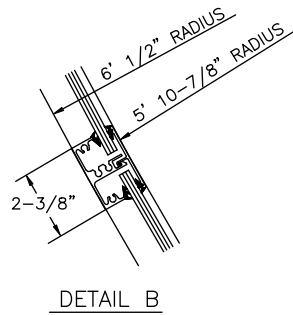

ASSA ABLOY

ASSA ABLOY Entrance Systems
 1900 Airport Road
 Monroe, NC 28110
 Phone: 1-866-237-2687
 specdesk.na.besam@assaabloy.com

BESAM UNITURN - 2 - 12'
 2 WING
 REVOLVING DOOR SYSTEM
 SECTION VIEW

5/16" X 6 1/2"
 ANCHOR BOLT &
 FLOOR RING.

DWG NO.	SHEET 2 OF 2
DRN BY R.O.W. DATE 10/19/05	CHK BY DATE REV. E DATE 5/30/14

BESAM UNITURN - 2 - 12'
 2 WING
 REVOLVING DOOR SYSTEM
 SECTION VIEW

ASSA ABLOY

ASSA ABLOY Entrance Systems
 1900 Airport Road
 Monroe, NC 28110
 Phone: 1-866-237-2687
 specdesk.na.besam@assaabloy.com