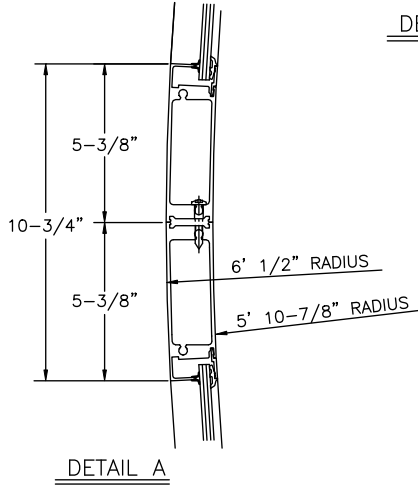

ASSA ABLOY

ASSA ABLOY Entrance Systems
 1900 Airport Road
 Monroe, NC 28110
 Phone: 1-866-237-2687
 specdesk.na.besam@assaabloy.com

BESAM UNITURN - 2 - 12'
 2 WING
 REVOLVING DOOR SYSTEM
 SECTION VIEW

5/16" X 6 1/2"
 ANCHOR BOLT &
 FLOOR RING.

DWG NO.	SHEET 2 OF 2
DRN BY R.O.W. DATE 10/19/05	CHK BY DATE REV. E DATE 5/30/14

BESAM UNITURN - 2 - 12'
 2 WING
 REVOLVING DOOR SYSTEM
 SECTION VIEW

ASSA ABLOY

ASSA ABLOY Entrance Systems
 1900 Airport Road
 Monroe, NC 28110
 Phone: 1-866-237-2687
 specdesk.na.besam@assaabloy.com