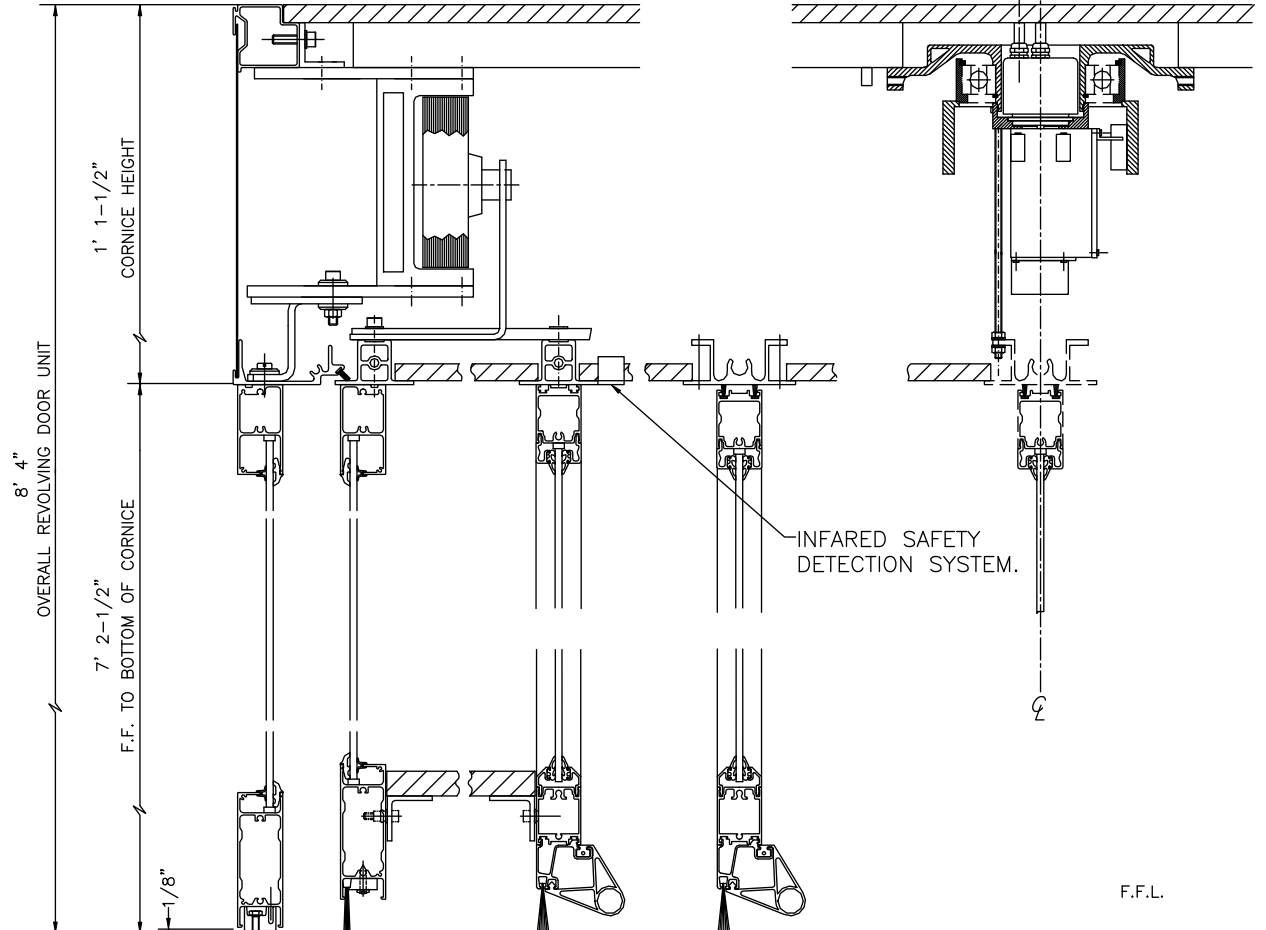

ASSA ABLOY

ASSA ABLOY Entrance Systems
 1900 Airport Road
 Monroe, NC 28110
 Phone: 1-866-237-2687
 specdesk.na.besam@assaabloy.com

BESAM UNITURN - 2 - 12'
 2 WING
 REVOLVING DOOR SYSTEM
 SECTION VIEW

5/16" X 6 1/2"
 ANCHOR BOLT &
 FLOOR RING.

DWG NO.	SHEET 2 OF 2
DRN BY R.O.W. DATE 10/19/05	CHK BY DATE REV. E DATE 5/30/14

BESAM UNITURN - 2 - 12'
 2 WING
 REVOLVING DOOR SYSTEM
 SECTION VIEW

ASSA ABLOY

ASSA ABLOY Entrance Systems
 1900 Airport Road
 Monroe, NC 28110
 Phone: 1-866-237-2687
 specdesk.na.besam@assaabloy.com