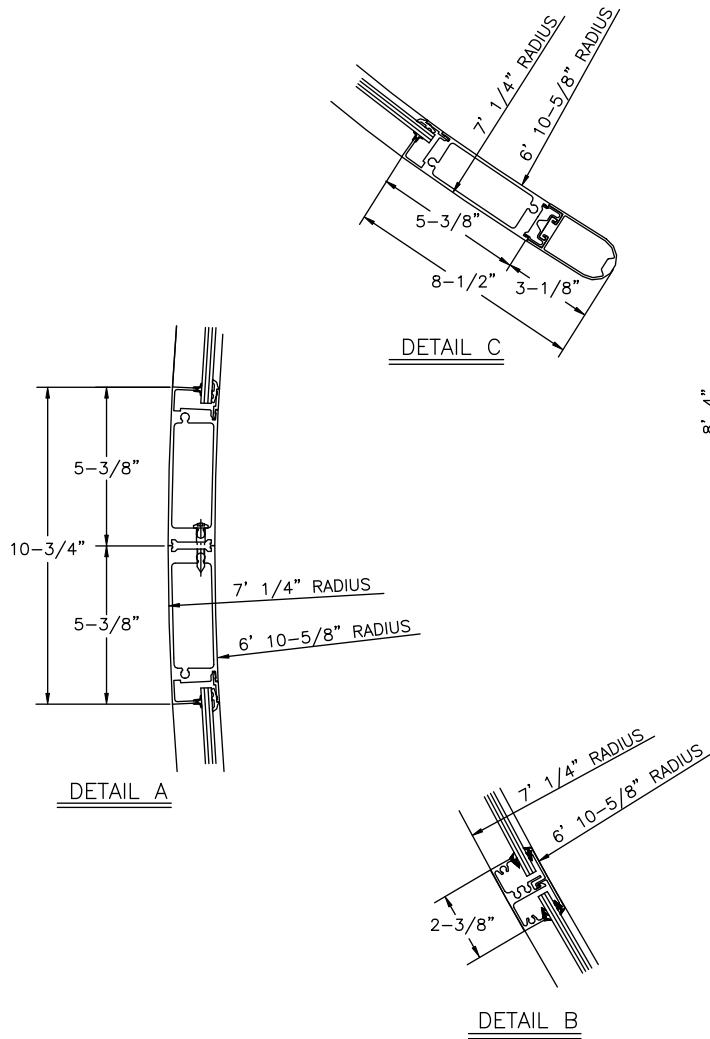

ASSA ABLOY

ASSA ABLOY Entrance Systems
 1900 Airport Road
 Monroe, NC 28110
 Phone: 1-866-237-2687
 specdesk.na.besam@assaabloy.com

BESAM UNITURN - 2 - 14'
 2 WING
 REVOLVING DOOR SYSTEM
 SECTION VIEW

SECTION D-D

DWG NO.	SHEET 2 OF 2
DRN BY R.O.W. DATE 11/29/07	CHK BY DATE REV. E DATE 5/30/14
BESAM UNITURN - 2 - 14' 2 WING REVOLVING DOOR SYSTEM SECTION VIEW	
ASSA ABLOY ASSA ABLOY Entrance Systems 1900 Airport Road Monroe, NC 28110 Phone: 1-866-237-2687 specdesk.na.besam@assaabloy.com	