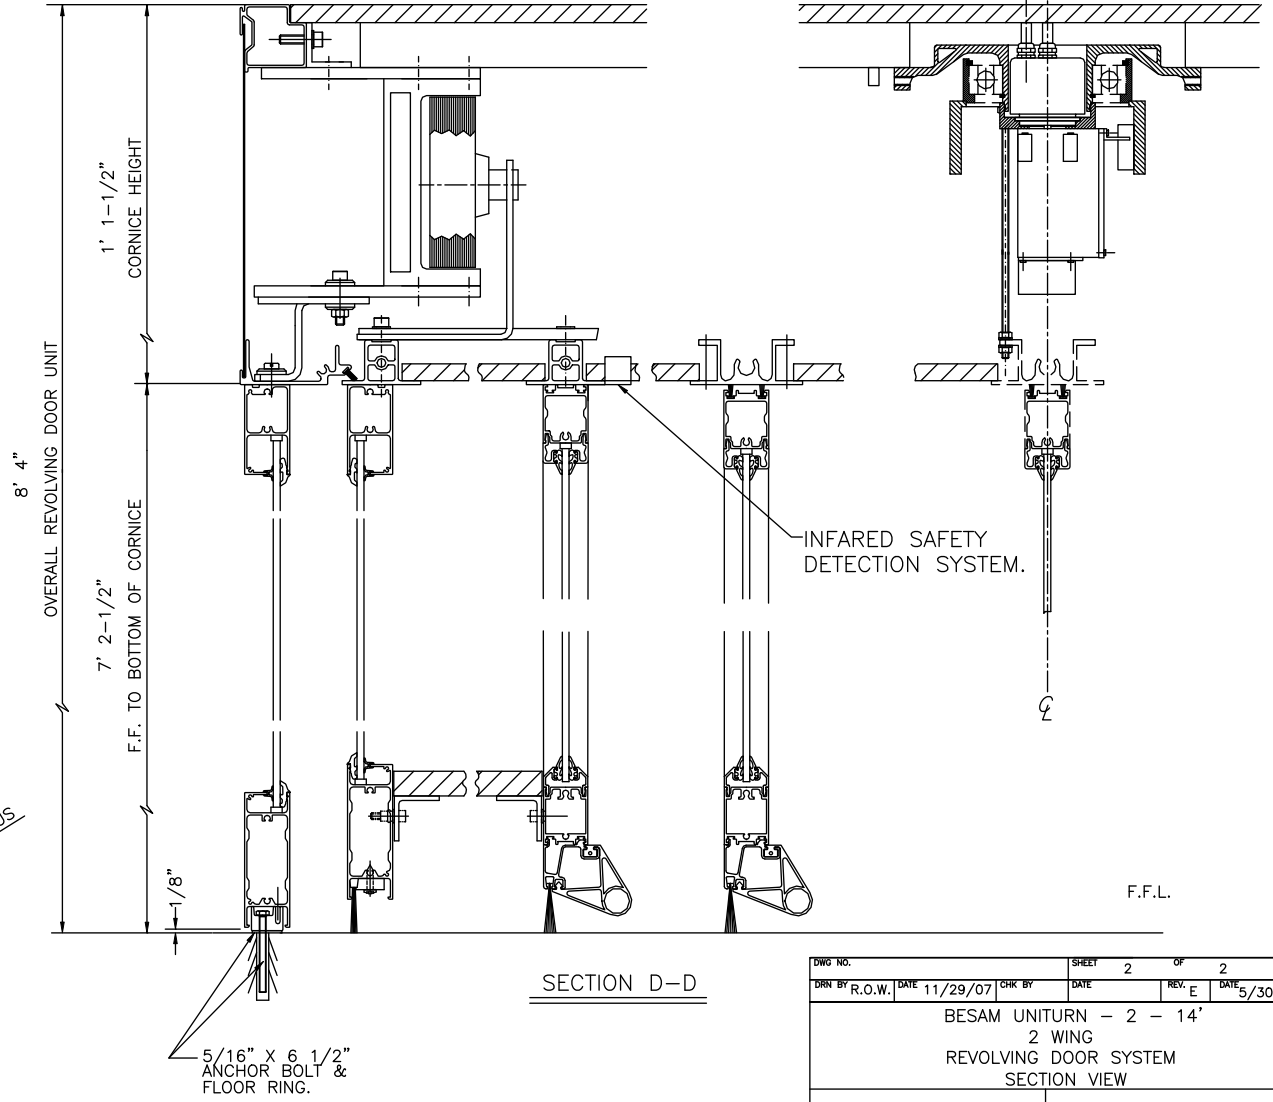

ASSA ABLOY

ASSA ABLOY Entrance Systems
 1900 Airport Road
 Monroe, NC 28110
 Phone: 1-866-237-2687
 specdesk.na.besam@assaabloy.com

BESAM UNITURN - 2 - 14'
 2 WING
 REVOLVING DOOR SYSTEM
 SECTION VIEW

SECTION D-D

DWG NO.	SHEET 2 OF 2
DRN BY R.O.W. DATE 11/29/07	CHK BY DATE REV. E DATE 5/30/14
BESAM UNITURN - 2 - 14' 2 WING REVOLVING DOOR SYSTEM SECTION VIEW	
ASSA ABLOY ASSA ABLOY Entrance Systems 1900 Airport Road Monroe, NC 28110 Phone: 1-866-237-2687 specdesk.na.besam@assaabloy.com	