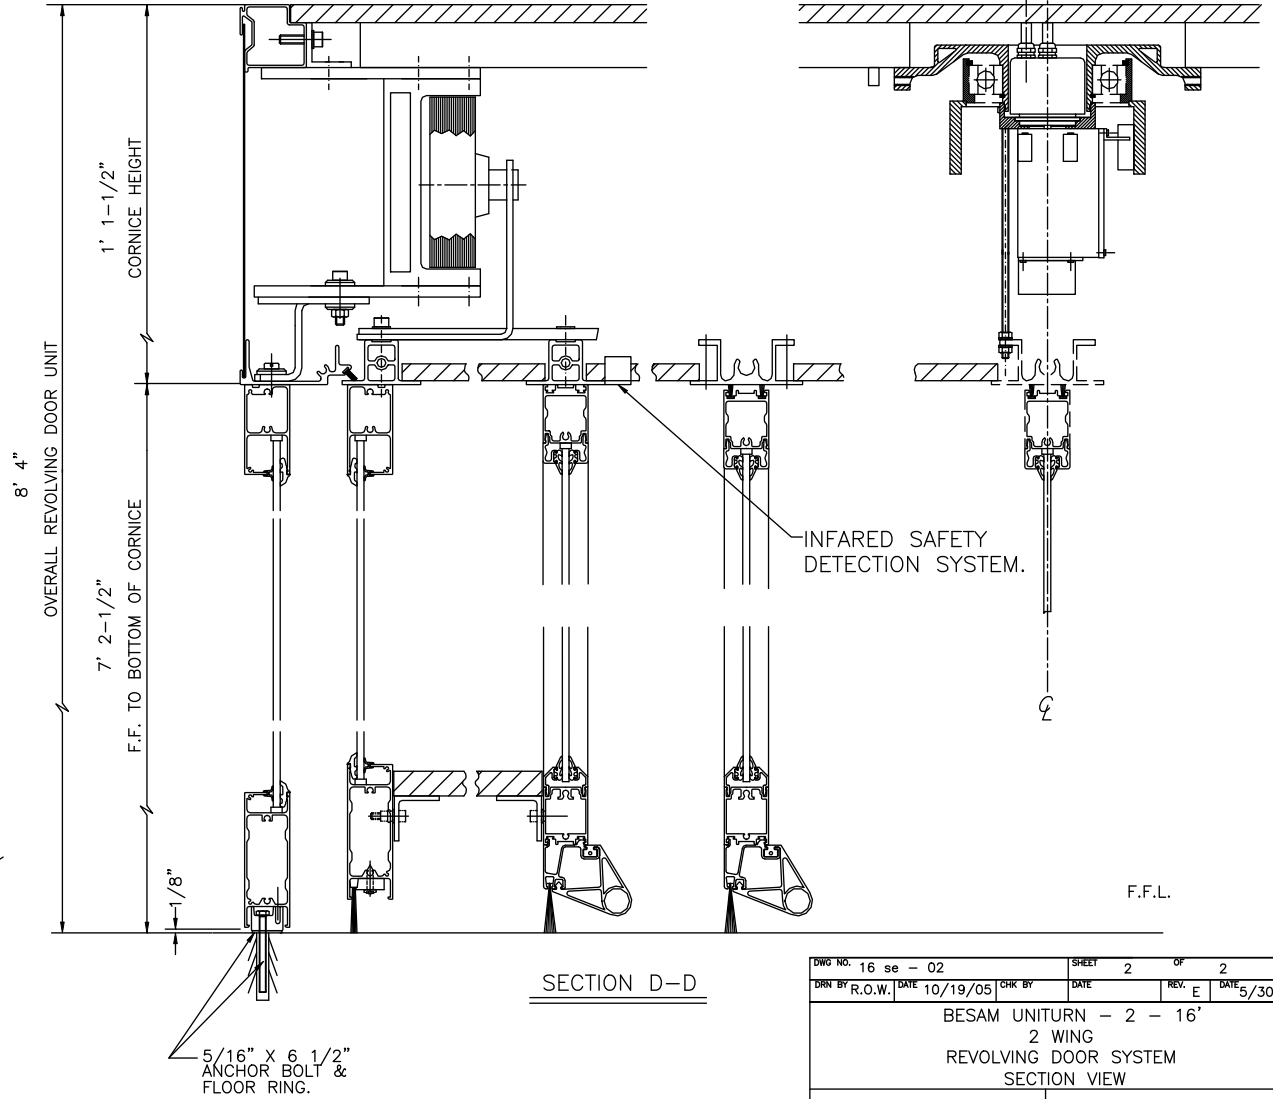

**ASSA ABLOY**

ASSA ABLOY Entrance Systems  
 1900 Airport Road  
 Monroe, NC 28110  
 Phone: 1-866-237-2687  
 specdesk.na.besam@assaabloy.com

BESAM UNITURN - 2 - 16'  
 2 WING  
 REVOLVING DOOR SYSTEM  
 SECTION VIEW

DWG NO. 16 se - 02	SHEET 2 OF 2
DRN BY R.O.W. DATE 10/19/05	CHK BY DATE REV. E DATE 5/30/14
BESAM UNITURN - 2 - 16' 2 WING REVOLVING DOOR SYSTEM SECTION VIEW	
<b>ASSA ABLOY</b> ASSA ABLOY Entrance Systems 1900 Airport Road Monroe, NC 28110 Phone: 1-866-237-2687 specdesk.na.besam@assaabloy.com	