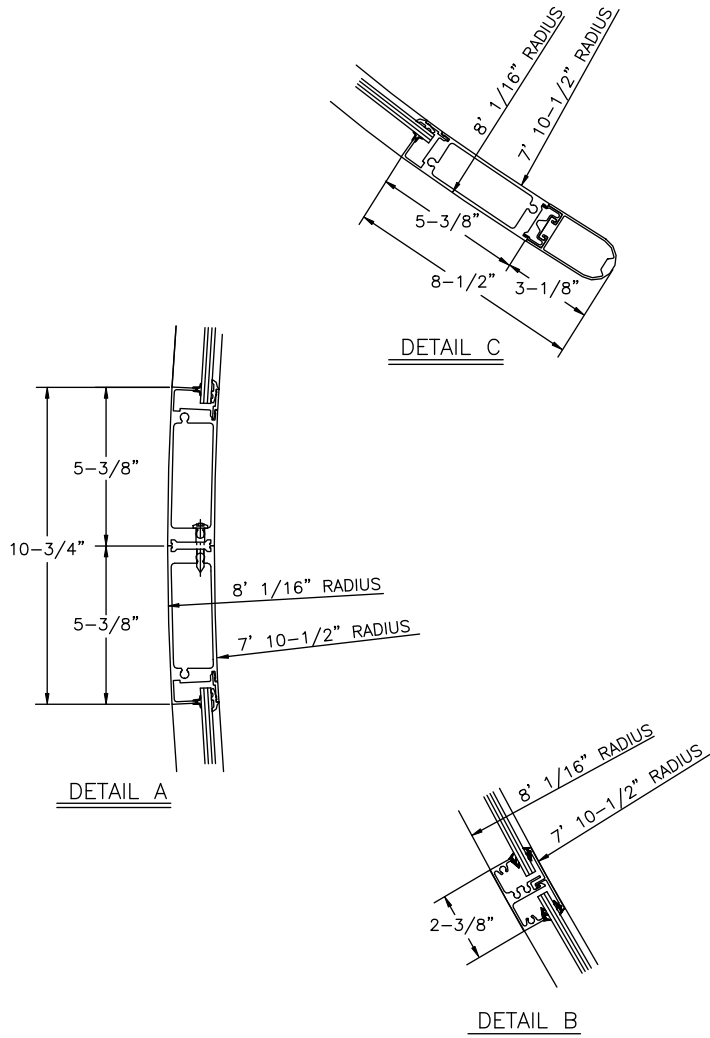

**ASSA ABLOY**

ASSA ABLOY Entrance Systems  
 1900 Airport Road  
 Monroe, NC 28110  
 Phone: 1-866-237-2687  
 specdesk.na.besam@assaabloy.com

BESAM UNITURN - 2 - 16'  
 2 WING  
 REVOLVING DOOR SYSTEM  
 SECTION VIEW

DWG NO. 16 se - 02	SHEET 2 OF 2
DRN BY R.O.W. DATE 10/19/05	CHK BY DATE REV. E DATE 5/30/14
BESAM UNITURN - 2 - 16' 2 WING REVOLVING DOOR SYSTEM SECTION VIEW	
<b>ASSA ABLOY</b> ASSA ABLOY Entrance Systems 1900 Airport Road Monroe, NC 28110 Phone: 1-866-237-2687 specdesk.na.besam@assaabloy.com	