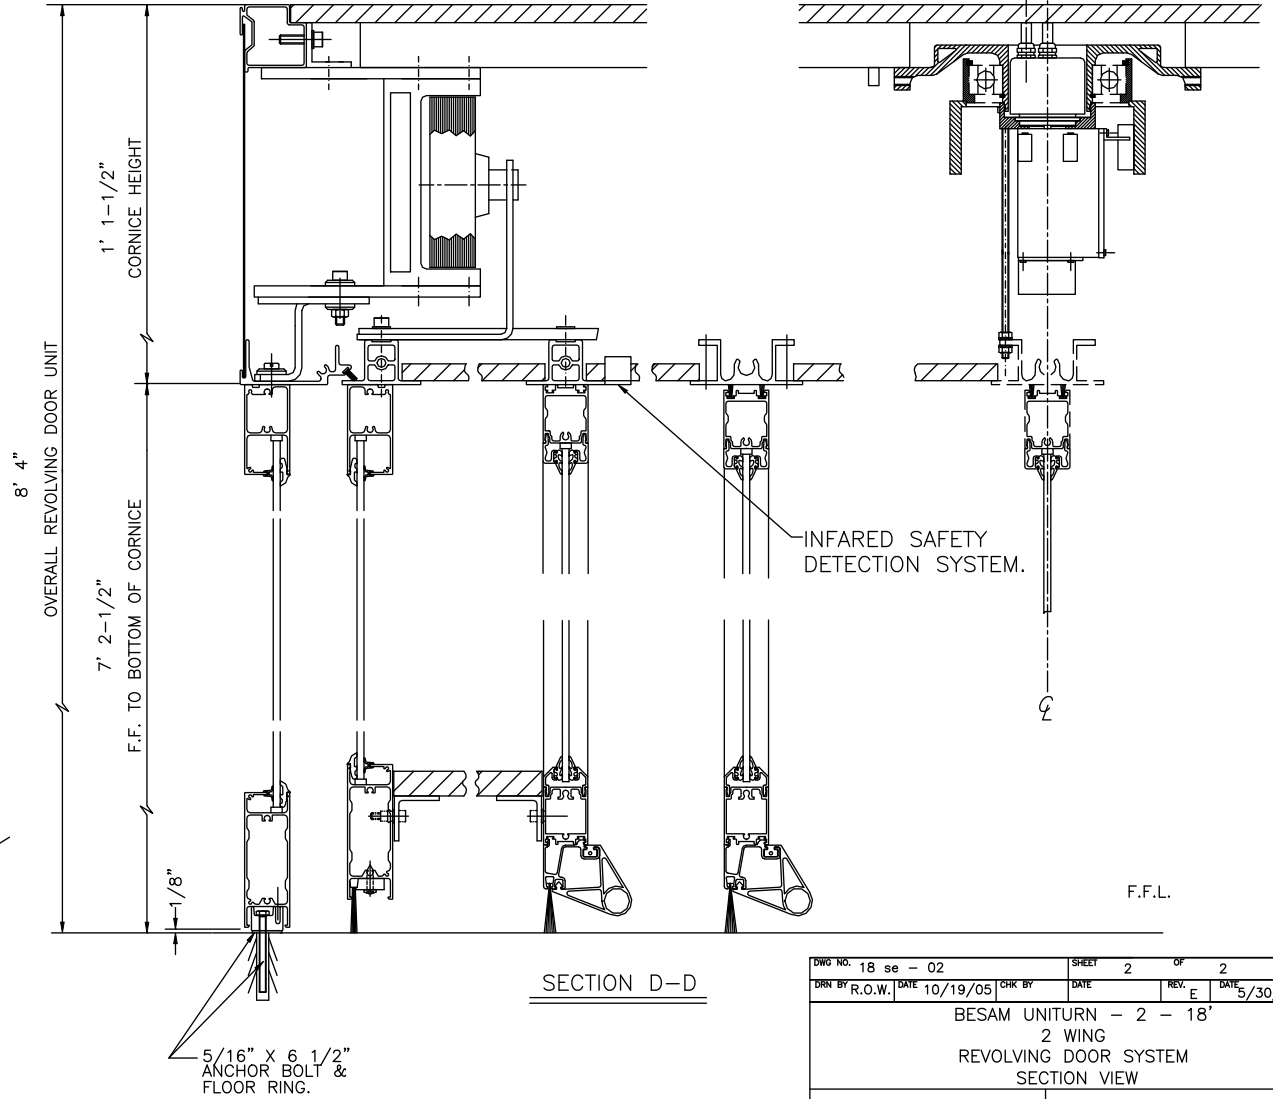

ASSA ABLOY

ASSA ABLOY Entrance Systems
 1900 Airport Road
 Monroe, NC 28110
 Phone: 1-866-237-2687
 specdesk.na.besam@assaabloy.com

BESAM UNITURN - 2 - 18'
 2 WING
 REVOLVING DOOR SYSTEM
 SECTION VIEW

DWG NO. 18 se - 02	SHEET 2 OF 2
DRN BY R.O.W. DATE 10/19/05	CHK BY DATE REV. E DATE 5/30/14
BESAM UNITURN - 2 - 18' 2 WING REVOLVING DOOR SYSTEM SECTION VIEW	
ASSA ABLOY ASSA ABLOY Entrance Systems 1900 Airport Road Monroe, NC 28110 Phone: 1-866-237-2687 specdesk.na.besam@assaabloy.com	