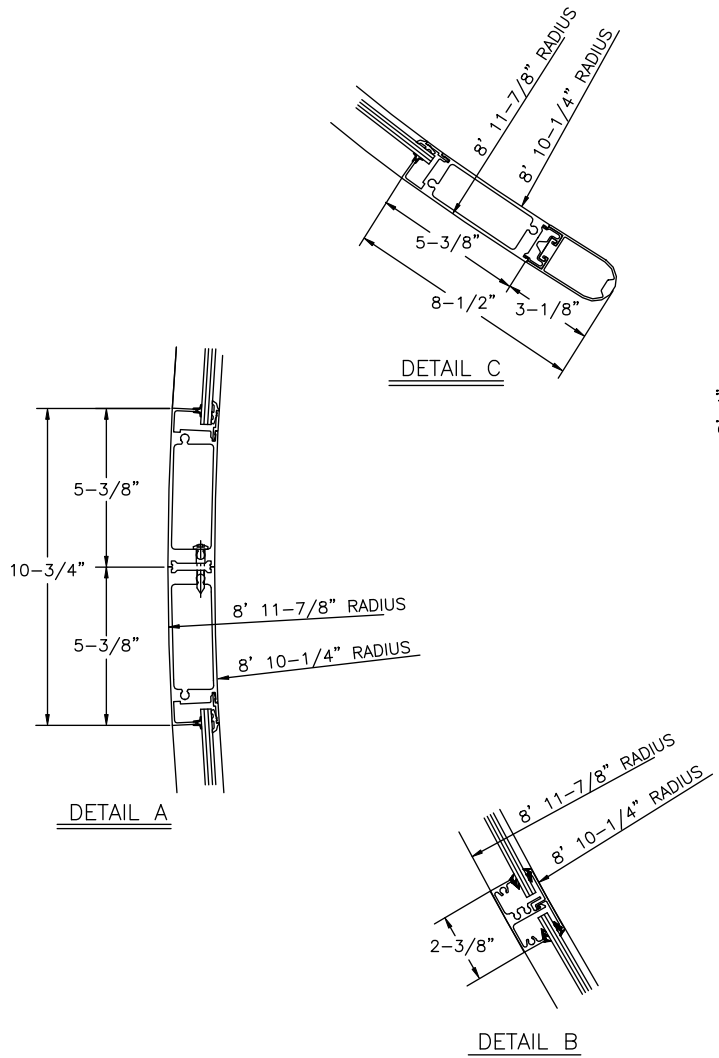

ASSA ABLOY

ASSA ABLOY Entrance Systems
 1900 Airport Road
 Monroe, NC 28110
 Phone: 1-866-237-2687
 specdesk.na.besam@assaabloy.com

BESAM UNITURN - 2 - 18'
 2 WING
 REVOLVING DOOR SYSTEM
 SECTION VIEW

DWG NO. 18 se - 02	SHEET 2 OF 2
DRN BY R.O.W. DATE 10/19/05	CHK BY DATE REV. E DATE 5/30/14
BESAM UNITURN - 2 - 18' 2 WING REVOLVING DOOR SYSTEM SECTION VIEW	
ASSA ABLOY ASSA ABLOY Entrance Systems 1900 Airport Road Monroe, NC 28110 Phone: 1-866-237-2687 specdesk.na.besam@assaabloy.com	