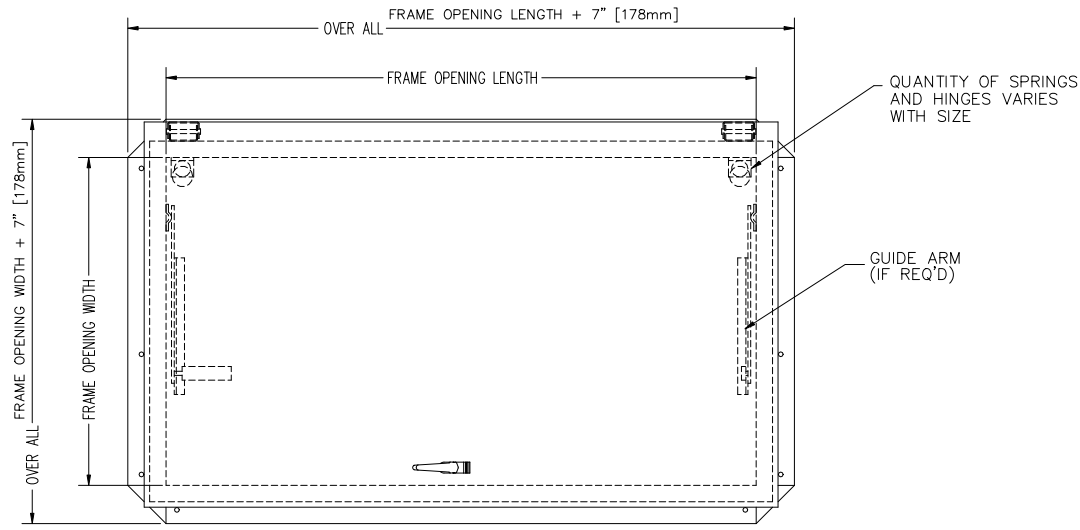

BILCO
TYPE SS
ROOF SCUTTLE

NOTE:
UNITS 7'-0" [2134mm] IN LENGTH
& OVER WILL BE SUPPLIED
WITH A TWO POINT LOCK
(SCALE: 2:1)