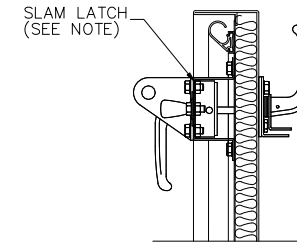

BILCO
TYPE SS
ROOF SCUTTLE

NOTE:
UNITS 7'-0" [2134mm] IN LENGTH
& OVER WILL BE SUPPLIED
WITH A TWO POINT LOCK
(SCALE: 2:1)