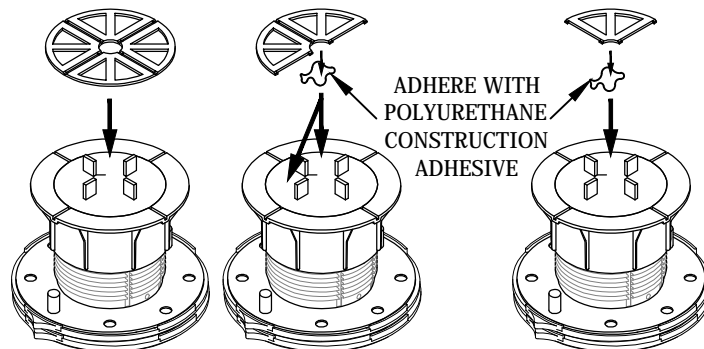

VERSADJUST
Adjustable Deck Supports

A PS1 SHIM MAY BE PLACED ON TOP OF EACH PEDESTAL. PS1s MAY BE USED WHOLE OR CUT INTO SEGMENTS FOR SHIMMING.

PS1 DETAIL

PLACE PS1 SHIMS, WHOLE OR IN SEGMENTS, UNDER EACH PEDESTAL IN A STAIR STEP FASHION TO COMPENSATE FOR SLOPING SUBSTRATES. USE NO MORE THAN 2 SHIMS, AND ADHERE THEM TO EACH OTHER WITH CONSTRUCTION ADHESIVE.

ADHERE SHIMS IN PLACE WITH POLYURETHANE CONSTRUCTION ADHESIVE

DO NOT ADHERE TO SUBSTRATE

PS1s UNDER VERSADJUST

PS1 SHIMS MAY BE PLACED ON TOP OF PEDESTALS FOR MINOR LEVELING OF PAVERS WITH THICKNESS VARIATIONS. USE NO MORE THAN 2 SHIMS.