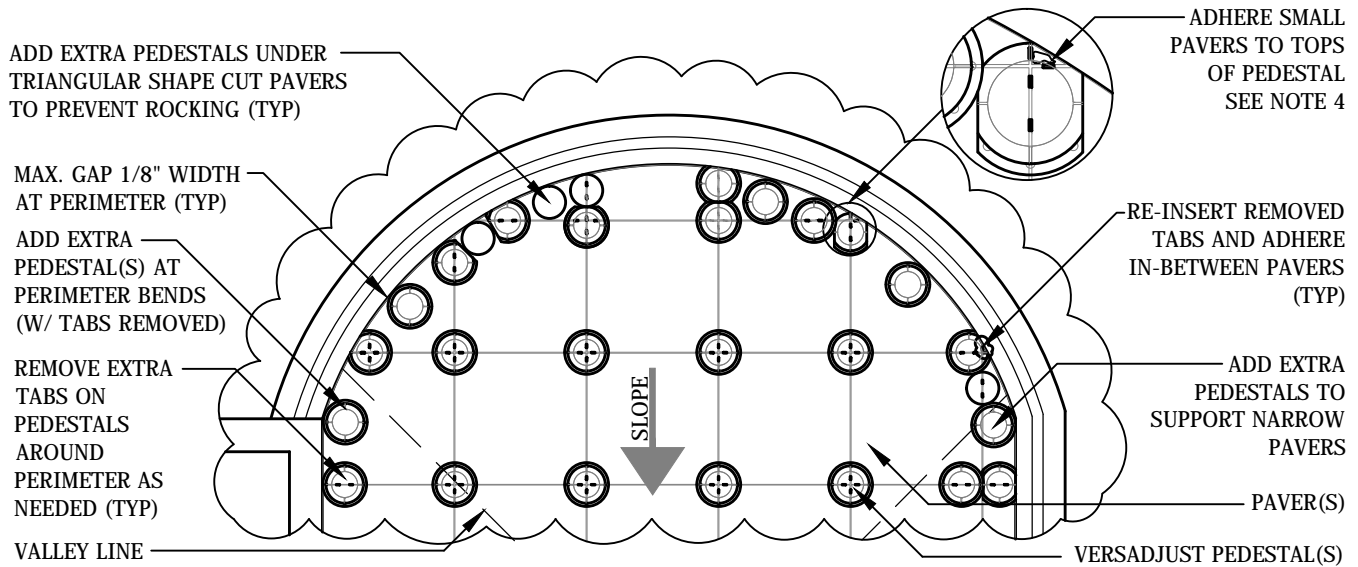

VERSADJUST
Adjustable Deck Supports

RADIUS PERIMETER PLACEMENT

NARROW & SMALL CUT PAVER PERIMETER PLACEMENT

PEDESTAL BASE VIEW

- GENERAL NOTES: APPLY TO ALL OF THE ABOVE PRODUCTS
1. INSTALLATION MUST BE COMPLETED IN ACCORDANCE WITH BISON INNOVATIVE PRODUCTS SPECIFICATIONS.
 2. DRAWINGS NOT TO SCALE.
 3. CONTRACTOR'S NOTE: FOR PRODUCT AND COMPANY INFORMATION VISIT www.BisonIP.com
 4. "ADHERE" - INSTALLER MUST ADHERE WITH POLYURETHANE CONSTRUCTION ADHESIVE.

RADIUS PERIMETER PEDESTAL PLACEMENT

PEDESTAL PLACEMENT AT RADIUS PERIMETERS