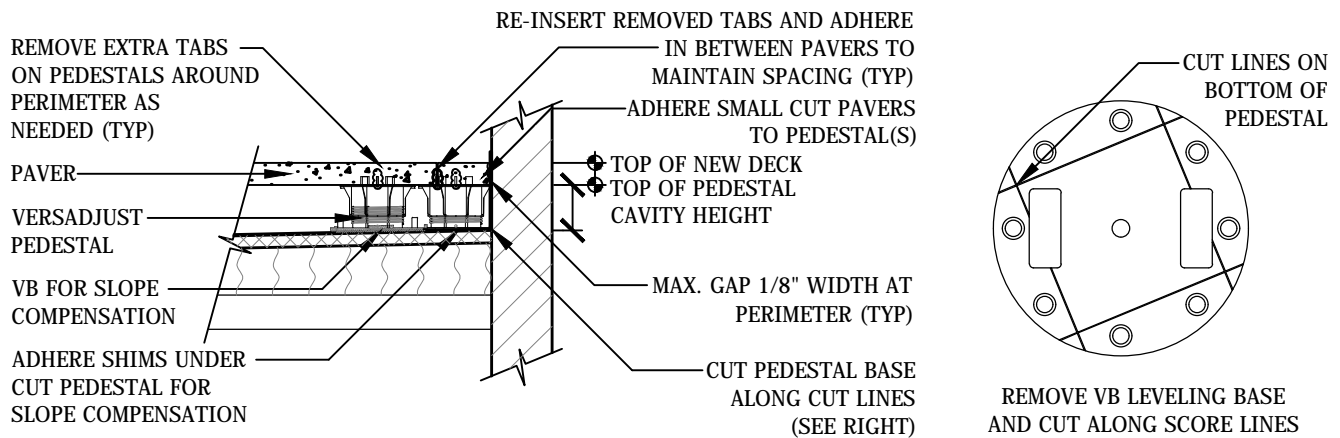

VERSADJUST
Adjustable Deck Supports

RADIUS PERIMETER PLACEMENT

NARROW & SMALL CUT PAVER PERIMETER PLACEMENT

PEDESTAL BASE VIEW

- GENERAL NOTES: APPLY TO ALL OF THE ABOVE PRODUCTS
1. INSTALLATION MUST BE COMPLETED IN ACCORDANCE WITH BISON INNOVATIVE PRODUCTS SPECIFICATIONS.
 2. DRAWINGS NOT TO SCALE.
 3. CONTRACTOR'S NOTE: FOR PRODUCT AND COMPANY INFORMATION VISIT www.BisonIP.com
 4. "ADHERE" - INSTALLER MUST ADHERE WITH POLYURETHANE CONSTRUCTION ADHESIVE.

RADIUS PERIMETER PEDESTAL PLACEMENT

PEDESTAL PLACEMENT AT RADIUS PERIMETERS