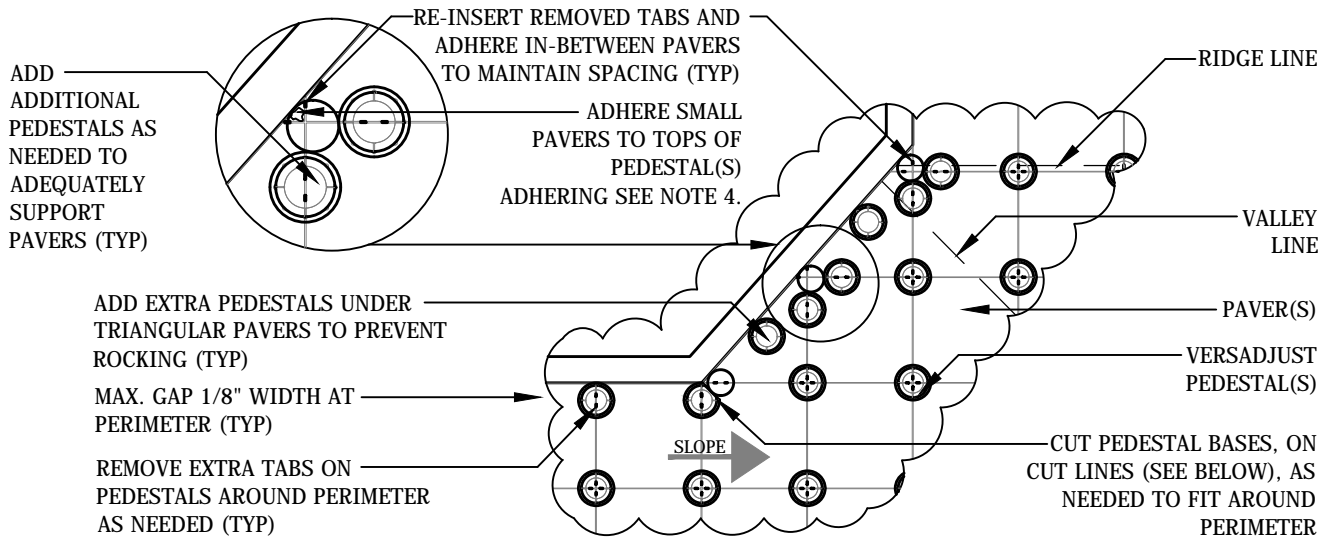

VERSADJUST
Adjustable Deck Supports

DIAGONAL PERIMETER PLACEMENT

NARROW & SMALL CUT PAVER PERIMETER PLACEMENT

PEDESTAL BASE VIEW

GENERAL NOTES: APPLY TO ALL OF THE ABOVE PRODUCTS

1. INSTALLATION MUST BE COMPLETED IN ACCORDANCE WITH BISON INNOVATIVE PRODUCTS SPECIFICATIONS.
2. DRAWINGS NOT TO SCALE.
3. CONTRACTOR'S NOTE: FOR PRODUCT AND COMPANY INFORMATION VISIT www.BisonIP.com
4. "ADHERE" - INSTALLER MUST ADHERE WITH POLYURETHANE CONSTRUCTION ADHESIVE.

DIAGONAL PERIMETER PLACEMENT

PEDESTAL PLACEMENT AT DIAGONAL PERIMETERS