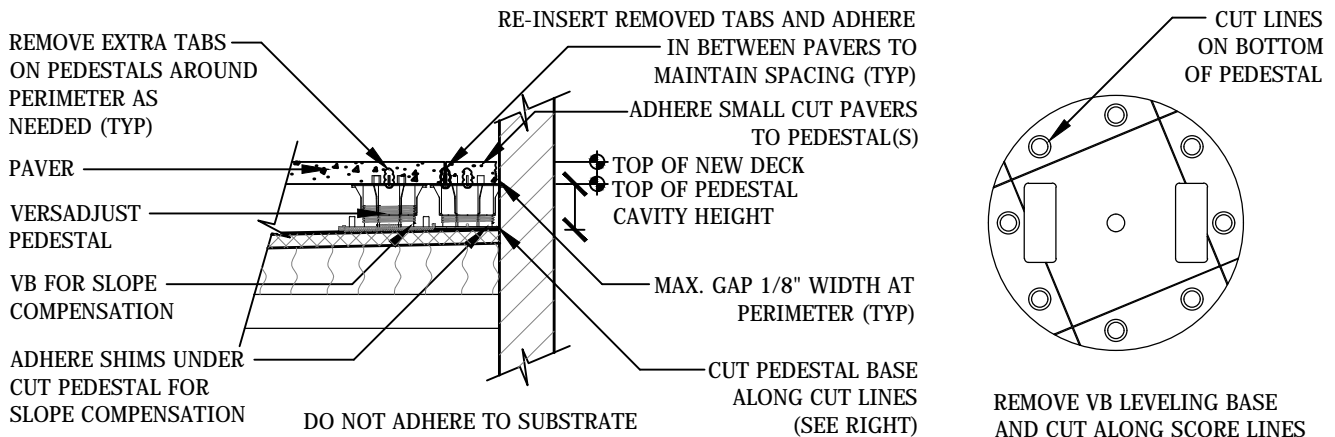

VERSADJUST
Adjustable Deck Supports

DIAGONAL PERIMETER PLACEMENT

NARROW & SMALL CUT PAVER PERIMETER PLACEMENT

PEDESTAL BASE VIEW

GENERAL NOTES: APPLY TO ALL OF THE ABOVE PRODUCTS

1. INSTALLATION MUST BE COMPLETED IN ACCORDANCE WITH BISON INNOVATIVE PRODUCTS SPECIFICATIONS.
2. DRAWINGS NOT TO SCALE.
3. CONTRACTOR'S NOTE: FOR PRODUCT AND COMPANY INFORMATION VISIT www.BisonIP.com
4. "ADHERE" - INSTALLER MUST ADHERE WITH POLYURETHANE CONSTRUCTION ADHESIVE.

DIAGONAL PERIMETER PLACEMENT

PEDESTAL PLACEMENT AT DIAGONAL PERIMETERS