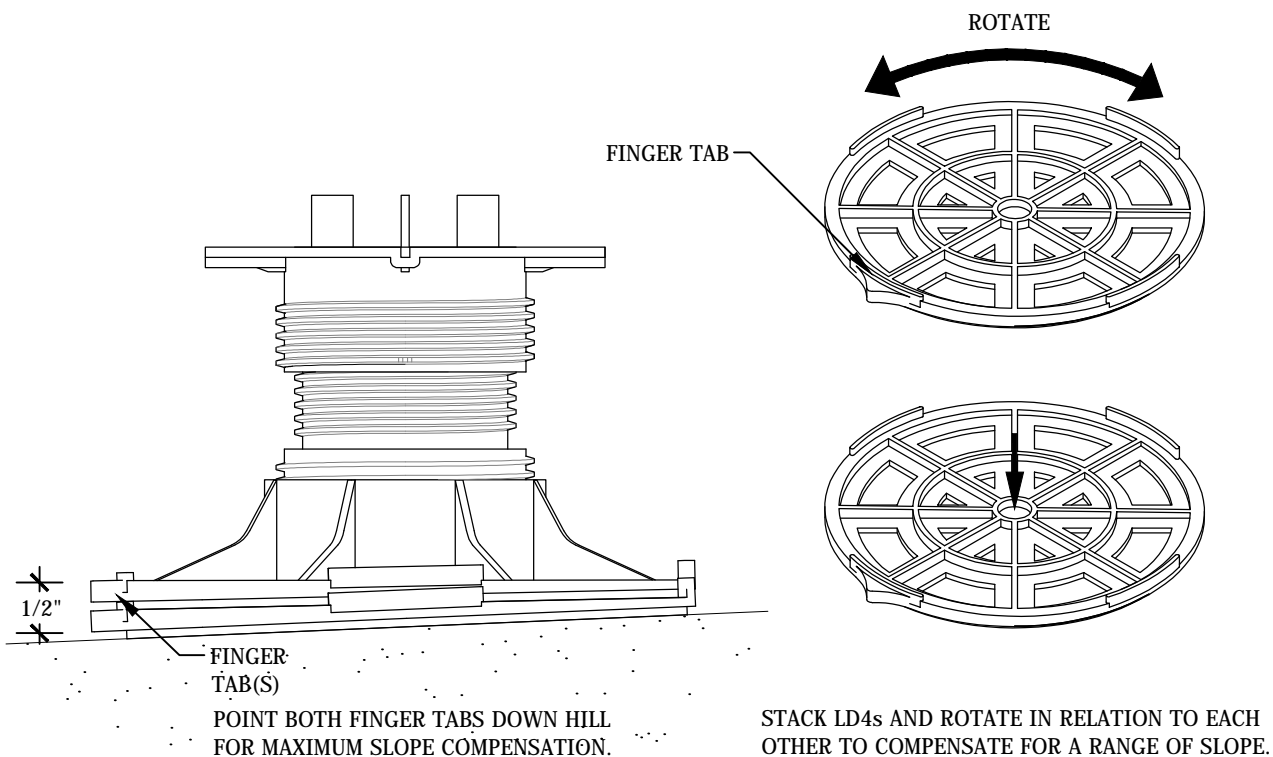

LEVEL.IT
 Adjustable Deck Supports

ADJUSTS FROM 0" TO 1/4" PER FOOT (2%) OF SLOPE COMPENSATION

EACH LD4 WILL COMPENSATE FOR UP TO 1/4" PER FOOT OF SLOPE (2%) AND ADD 3/8" TO THE OVERALL HEIGHT OF A PEDESTAL. A MAXIMUM OF 4 LD4s MAY BE STACKED BELOW A PEDESTAL IN ORDER TO COMPENSATE FOR SLOPES FROM 0" TO 1" PER FOOT (0-8%).

LD4 BASE LEVELER

SLOPE COMPENSATION FROM 0" TO 1" PER FOOT