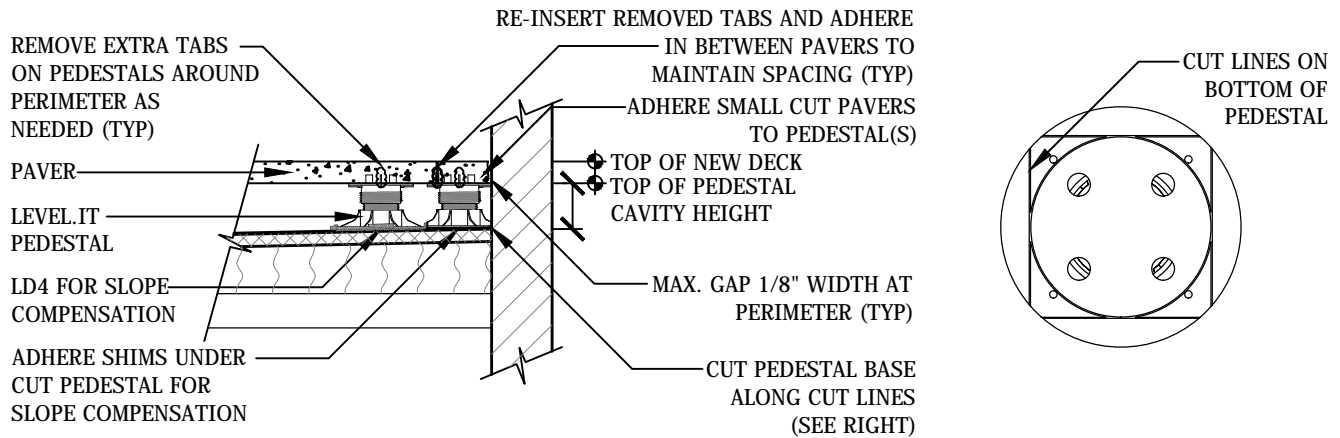

Innovative Products

2395 West 4th Avenue Denver, CO 80223 USA
 Phone 303.892.0400 Toll Free 800.333.4234 Fax 303.825.5988
 EMail info@BisonIP.com Web www.BisonIP.com

LEVEL.IT
 Adjustable Deck Supports

RADIUS PERIMETER PLACEMENT

NARROW & SMALL CUT PAVER PERIMETER PLACEMENT

PEDESTAL BASE VIEW

- GENERAL NOTES: APPLY TO ALL OF THE ABOVE PRODUCTS
1. INSTALLATION MUST BE COMPLETED IN ACCORDANCE WITH BISON INNOVATIVE PRODUCTS SPECIFICATIONS.
 2. DRAWINGS NOT TO SCALE.
 3. CONTRACTOR'S NOTE: FOR PRODUCT AND COMPANY INFORMATION VISIT www.BisonIP.com
 4. "ADHERE"- INSTALLER MUST ADHERE WITH POLYURETHANE CONSTRUCTION ADHESIVE.