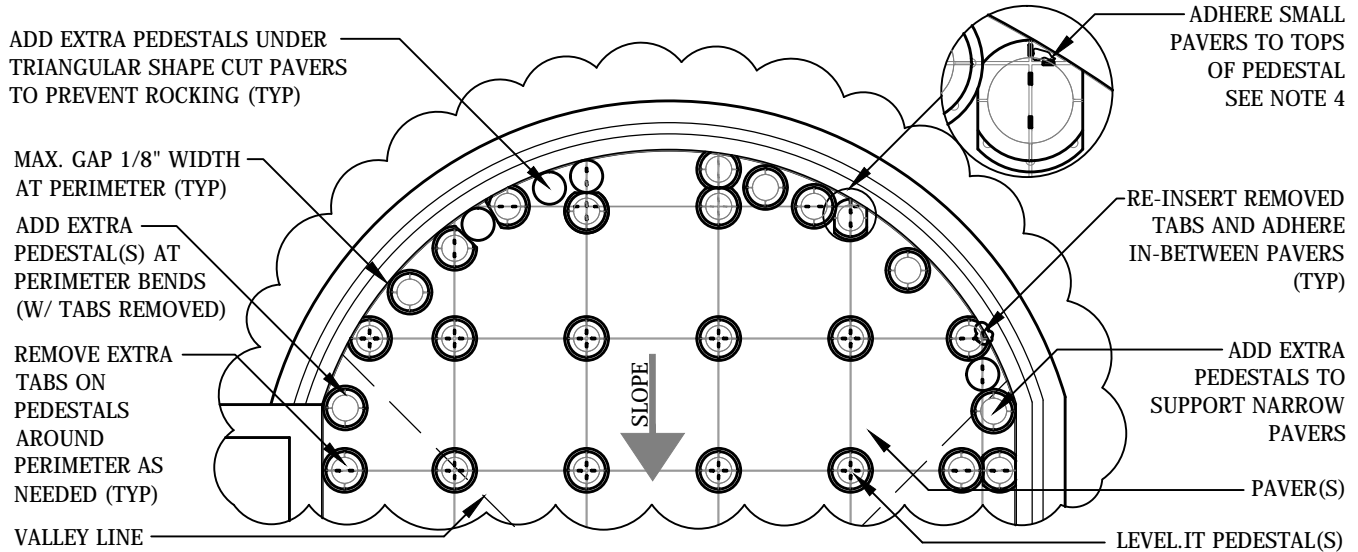

Innovative Products

2395 West 4th Avenue Denver, CO 80223 USA
 Phone 303.892.0400 Toll Free 800.333.4234 Fax 303.825.5988
 EMail info@BisonIP.com Web www.BisonIP.com

LEVEL.IT
 Adjustable Deck Supports

RADIUS PERIMETER PLACEMENT

NARROW & SMALL CUT PAVER PERIMETER PLACEMENT

PEDESTAL BASE VIEW

- GENERAL NOTES: APPLY TO ALL OF THE ABOVE PRODUCTS
1. INSTALLATION MUST BE COMPLETED IN ACCORDANCE WITH BISON INNOVATIVE PRODUCTS SPECIFICATIONS.
 2. DRAWINGS NOT TO SCALE.
 3. CONTRACTOR'S NOTE: FOR PRODUCT AND COMPANY INFORMATION VISIT www.BisonIP.com
 4. "ADHERE"- INSTALLER MUST ADHERE WITH POLYURETHANE CONSTRUCTION ADHESIVE.

C RADIUS PERIMETER PLACEMENT
 PEDESTAL PLACEMENT AT RADIUS PERIMETERS