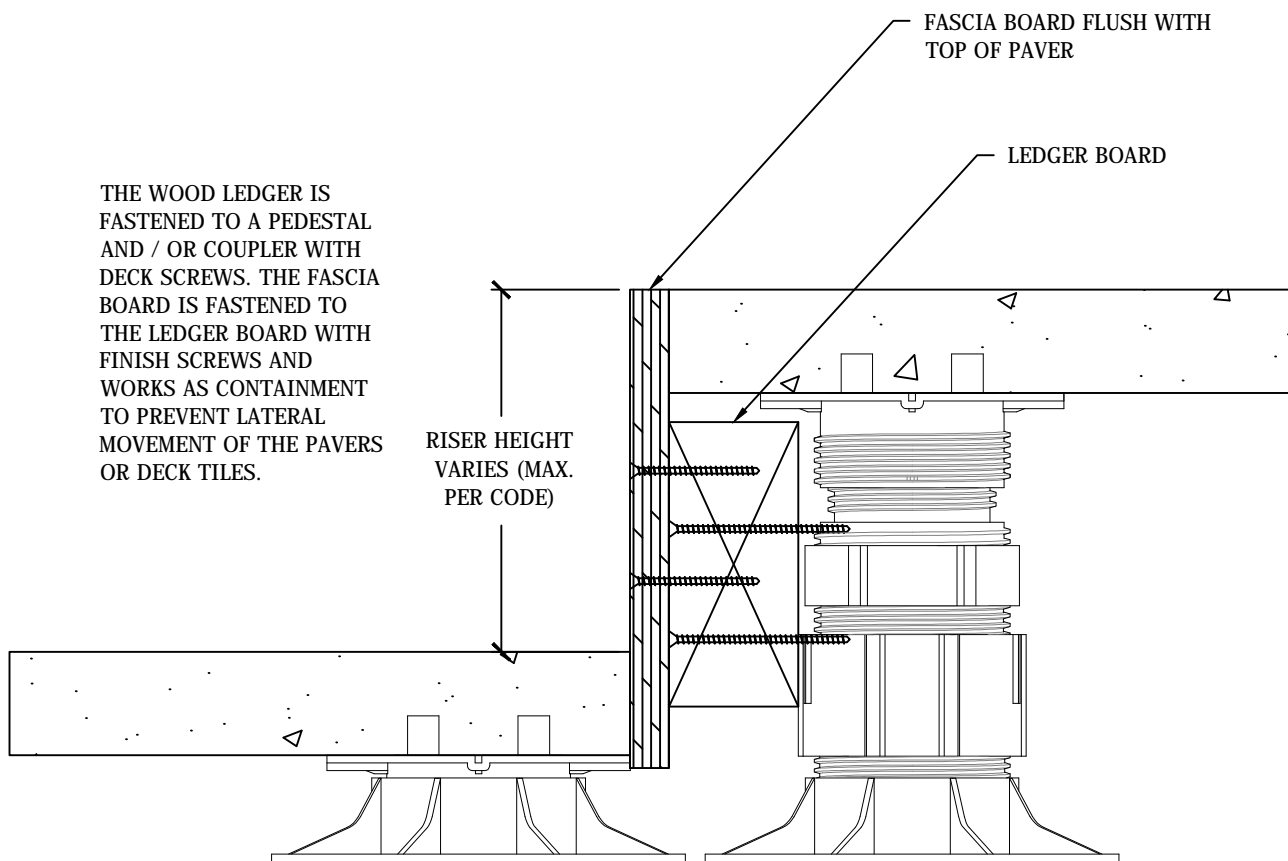

LEVEL.IT
 Adjustable Deck Supports

SEE THE LD4 DETAIL SHEET L-030 FOR SLOPE COMPENSATION OPTIONS.

GENERAL NOTES: APPLY TO ALL OF THE ABOVE PRODUCTS

1. INSTALLATION MUST BE COMPLETED IN ACCORDANCE WITH BISON INNOVATIVE PRODUCTS SPECIFICATIONS.
2. DRAWINGS NOT TO SCALE.
3. CONTRACTOR'S NOTE: FOR PRODUCT AND COMPANY INFORMATION VISIT www.BisonIP.com