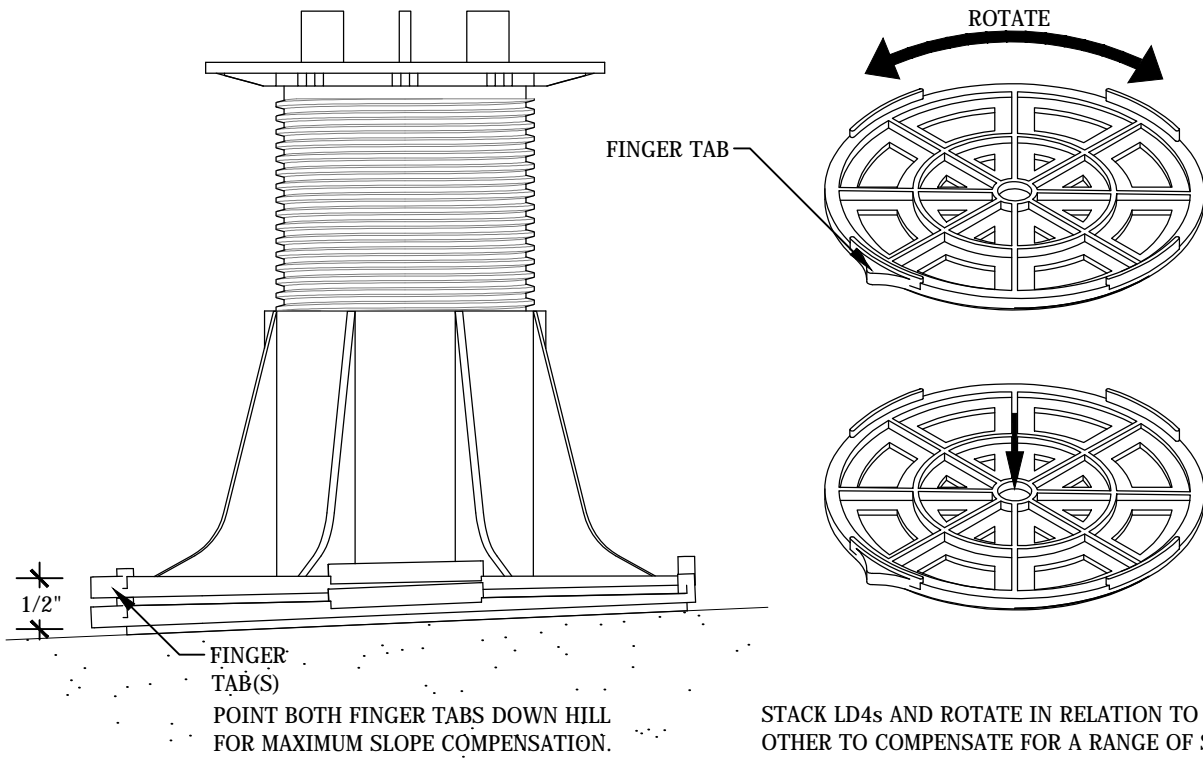

SCREWJACK
 Adjustable Deck Supports

ADJUSTS FROM 0" TO 1/4" PER FOOT (2%) OF SLOPE COMPENSATION

EACH LD4 WILL COMPENSATE FOR UP TO 1/4" PER FOOT OF SLOPE (2%) AND ADD 3/8" TO THE OVERALL HEIGHT OF A PEDESTAL. A MAXIMUM OF 4 LD4s MAY BE STACKED BELOW A PEDESTAL IN ORDER TO COMPENSATE FOR SLOPES FROM 0" TO 1" PER FOOT (0-8%).

LD4 BASE LEVELER

SLOPE COMPENSATION FROM 0" TO 1" PER FOOT