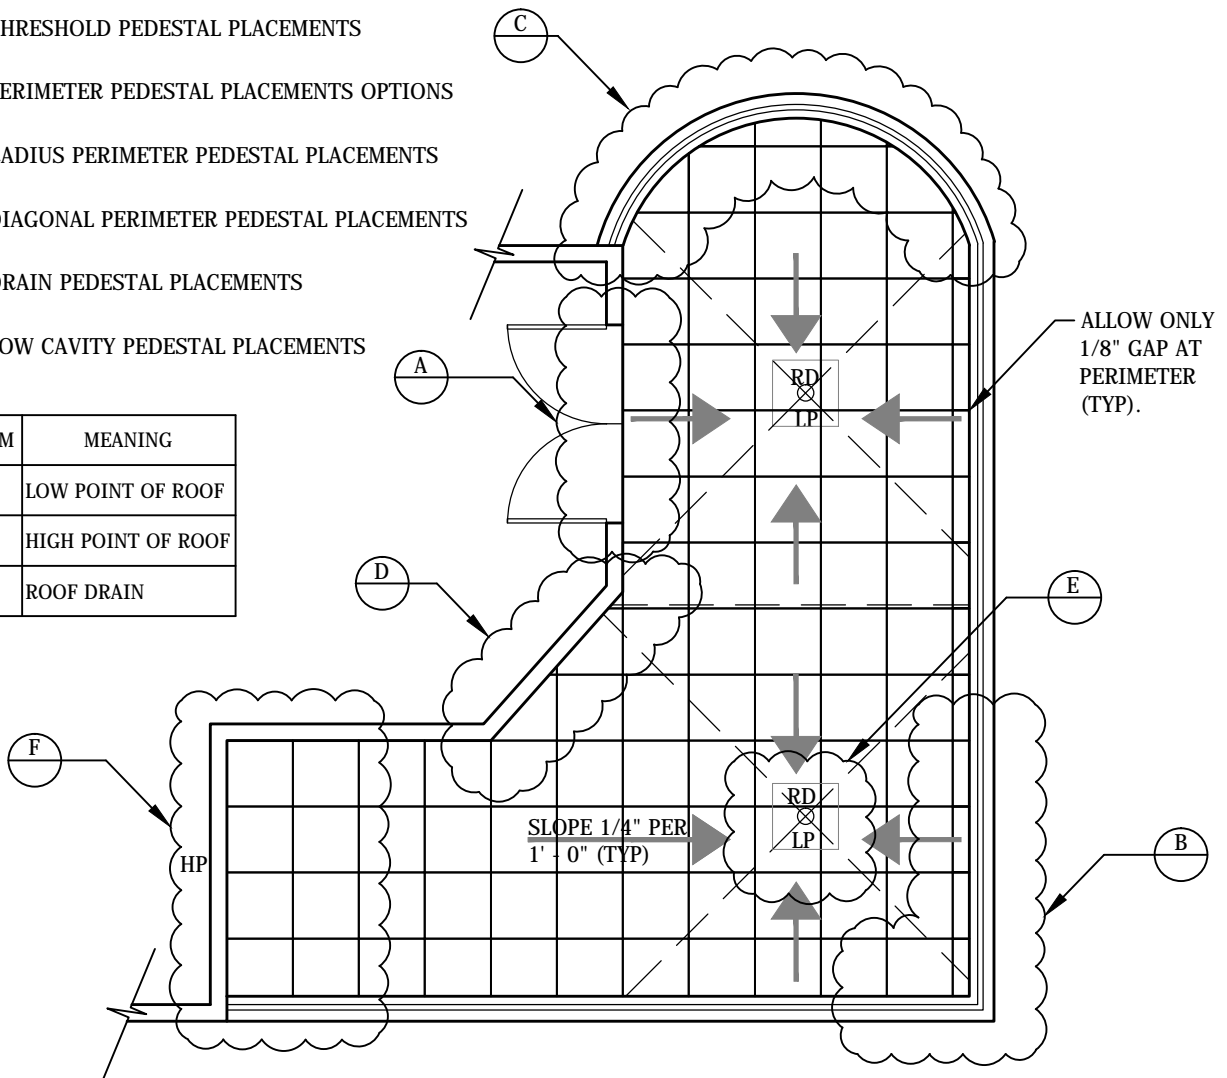

SCREWJACK
 Adjustable Deck Supports

SEE ENLARGED PLANS SECTION DETAILS:

- (A) THRESHOLD PEDESTAL PLACEMENTS
- (B) PERIMETER PEDESTAL PLACEMENTS OPTIONS
- (C) RADIUS PERIMETER PEDESTAL PLACEMENTS
- (D) DIAGONAL PERIMETER PEDESTAL PLACEMENTS
- (E) DRAIN PEDESTAL PLACEMENTS
- (F) LOW CAVITY PEDESTAL PLACEMENTS

ACRONYM	MEANING
LP	LOW POINT OF ROOF
HP	HIGH POINT OF ROOF
RD	ROOF DRAIN

- GENERAL NOTES:** APPLY TO ALL OF THE ABOVE PRODUCTS
1. INSTALLATION MUST BE COMPLETED IN ACCORDANCE WITH BISON INNOVATIVE PRODUCTS SPECIFICATIONS.
 2. DRAWINGS NOT TO SCALE.
 3. CONTRACTOR'S NOTE: FOR PRODUCT AND COMPANY INFORMATION VISIT www.BisonIP.com

1 SAMPLE DECK LAYOUT
 OVERVIEW OF TYPICAL PEDESTAL PLACEMENTS