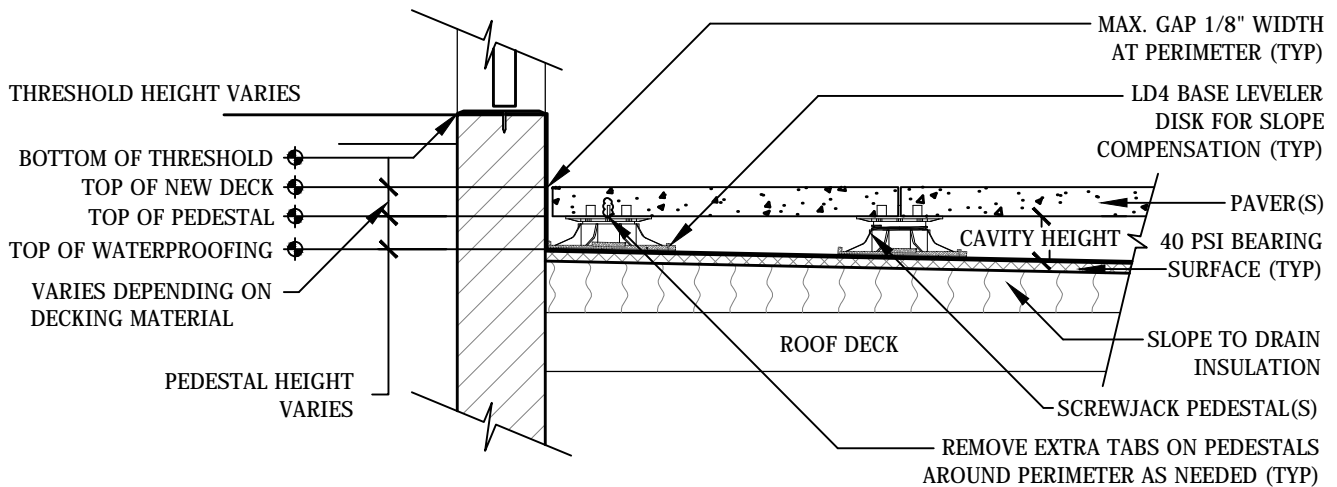

SCREWJACK
Adjustable Deck Supports

STEP DOWN VARIES FROM 0" FOR ADA ACCESSIBILITY TO MAX. ALLOWABLE RISER HEIGHT PER CODE

ENLARGED PLAN VIEW

A1 THRESHOLD PEDESTAL PLACEMENT SECTION DETAIL

- GENERAL NOTES: APPLY TO ALL OF THE ABOVE PRODUCTS
1. INSTALLATION MUST BE COMPLETED IN ACCORDANCE WITH BISON INNOVATIVE PRODUCTS SPECIFICATIONS.
 2. DRAWINGS NOT TO SCALE.
 3. CONTRACTOR'S NOTE: FOR PRODUCT AND COMPANY INFORMATION VISIT www.BisonIP.com

A THRESHOLD PLACEMENT
ENLARGED PLAN VIEW AND SECTION VIEW