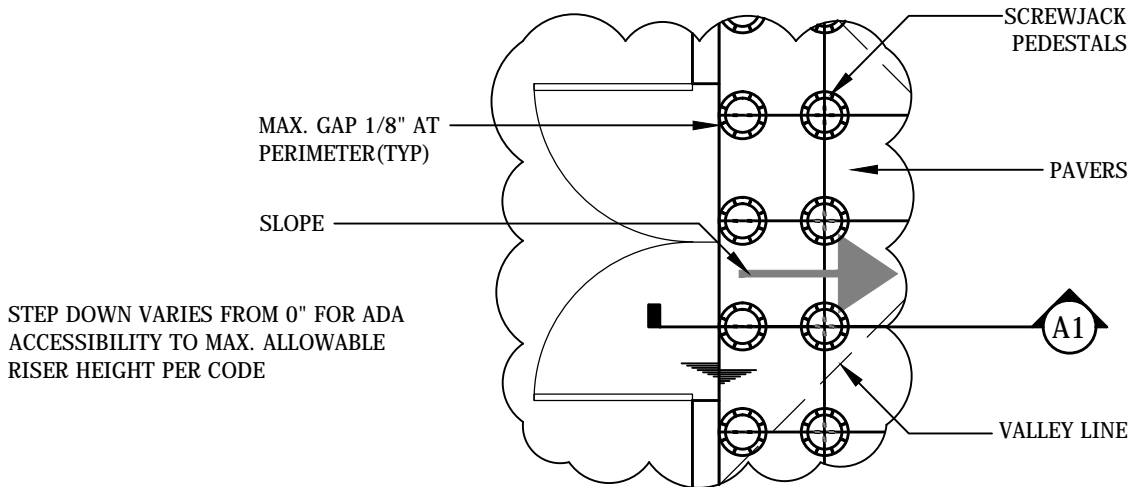

SCREWJACK
Adjustable Deck Supports

STEP DOWN VARIES FROM 0" FOR ADA ACCESSIBILITY TO MAX. ALLOWABLE RISER HEIGHT PER CODE

ENLARGED PLAN VIEW

A1 THRESHOLD PEDESTAL PLACEMENT SECTION DETAIL

- GENERAL NOTES: APPLY TO ALL OF THE ABOVE PRODUCTS
1. INSTALLATION MUST BE COMPLETED IN ACCORDANCE WITH BISON INNOVATIVE PRODUCTS SPECIFICATIONS.
 2. DRAWINGS NOT TO SCALE.
 3. CONTRACTOR'S NOTE: FOR PRODUCT AND COMPANY INFORMATION VISIT www.BisonIP.com

A THRESHOLD PLACEMENT
ENLARGED PLAN VIEW AND SECTION VIEW