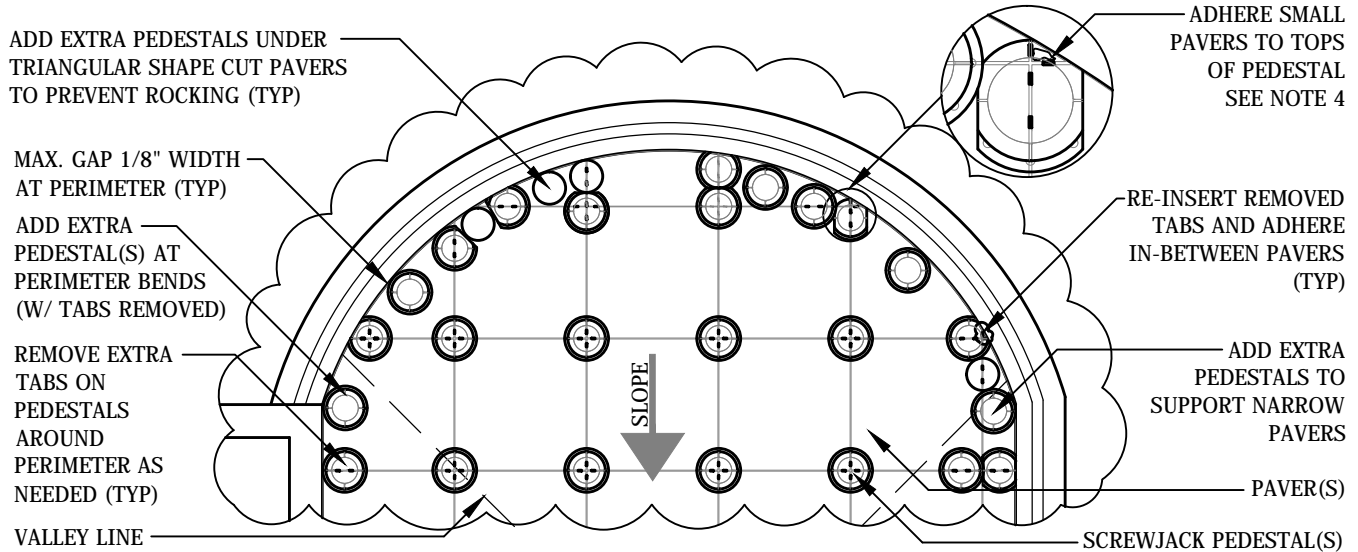

SCREWJACK
 Adjustable Deck Supports

RADIUS PERIMETER PLACEMENT

NARROW & SMALL CUT PAVER PERIMETER PLACEMENT

PEDESTAL BASE VIEW

- GENERAL NOTES:** APPLY TO ALL OF THE ABOVE PRODUCTS
1. INSTALLATION MUST BE COMPLETED IN ACCORDANCE WITH BISON INNOVATIVE PRODUCTS SPECIFICATIONS.
 2. DRAWINGS NOT TO SCALE.
 3. CONTRACTOR'S NOTE: FOR PRODUCT AND COMPANY INFORMATION VISIT www.BisonIP.com
 4. "ADHERE"- INSTALLER MUST ADHERE WITH POLYURETHANE CONSTRUCTION ADHESIVE.

RADIUS PERIMETER PLACEMENT

PEDESTAL PLACEMENT AT RADIUS PERIMETERS