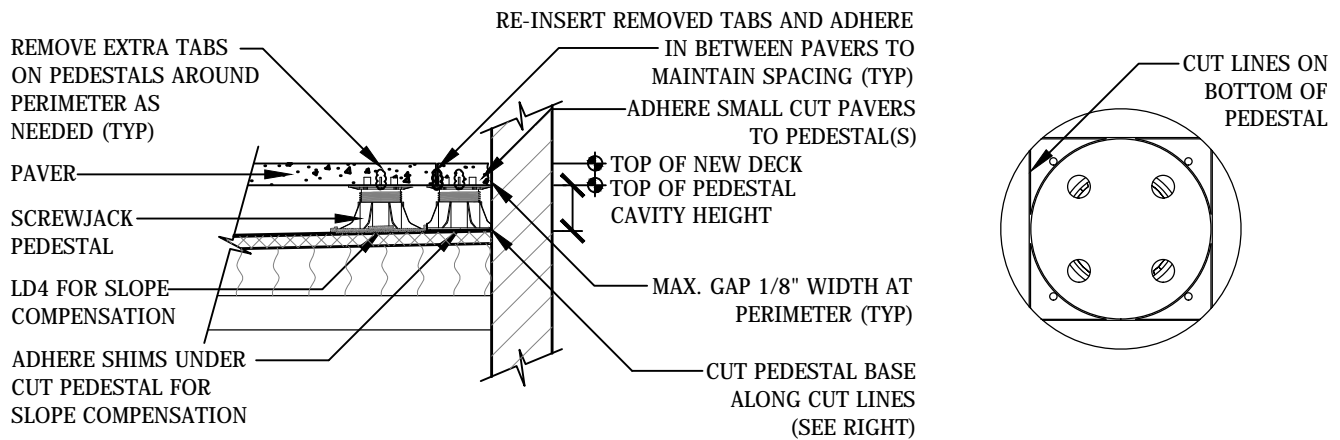

SCREWJACK
 Adjustable Deck Supports

RADIUS PERIMETER PLACEMENT

NARROW & SMALL CUT PAVER PERIMETER PLACEMENT

PEDESTAL BASE VIEW

- GENERAL NOTES:** APPLY TO ALL OF THE ABOVE PRODUCTS
1. INSTALLATION MUST BE COMPLETED IN ACCORDANCE WITH BISON INNOVATIVE PRODUCTS SPECIFICATIONS.
 2. DRAWINGS NOT TO SCALE.
 3. CONTRACTOR'S NOTE: FOR PRODUCT AND COMPANY INFORMATION VISIT www.BisonIP.com
 4. "ADHERE"- INSTALLER MUST ADHERE WITH POLYURETHANE CONSTRUCTION ADHESIVE.

RADIUS PERIMETER PLACEMENT

PEDESTAL PLACEMENT AT RADIUS PERIMETERS