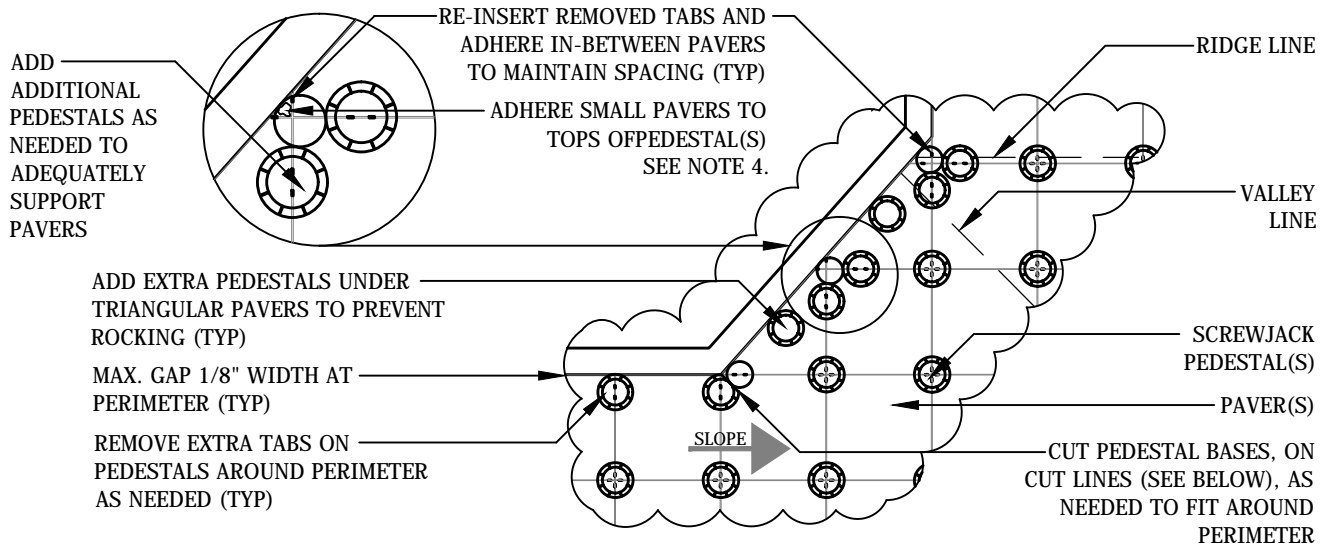

SCREWJACK
 Adjustable Deck Supports

DIAGONAL PERIMETER PLACEMENT

NARROW & SMALL CUT PAVER PERIMETER PLACEMENT

PEDESTAL BASE VIEW

- GENERAL NOTES:** APPLY TO ALL OF THE ABOVE PRODUCTS
1. INSTALLATION MUST BE COMPLETED IN ACCORDANCE WITH BISON INNOVATIVE PRODUCTS SPECIFICATIONS.
 2. DRAWINGS NOT TO SCALE.
 3. CONTRACTOR'S NOTE: FOR PRODUCT AND COMPANY INFORMATION VISIT www.BisonIP.com
 4. "ADHERE" - INSTALLER MUST ADHERE WITH POLYURETHANE CONSTRUCTION ADHESIVE.

D **DIAGONAL PERIMETER PLACEMENT**
 PEDESTAL PLACEMENT AT DIAGONAL PERIMETERS