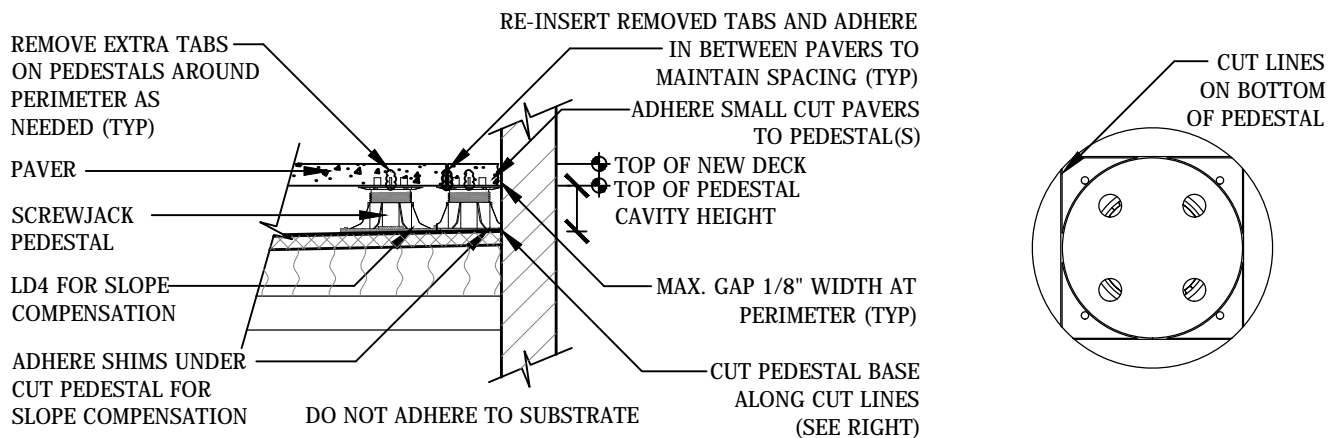

SCREWJACK
 Adjustable Deck Supports

DIAGONAL PERIMETER PLACEMENT

NARROW & SMALL CUT PAVER PERIMETER PLACEMENT

PEDESTAL BASE VIEW

- GENERAL NOTES:** APPLY TO ALL OF THE ABOVE PRODUCTS
1. INSTALLATION MUST BE COMPLETED IN ACCORDANCE WITH BISON INNOVATIVE PRODUCTS SPECIFICATIONS.
 2. DRAWINGS NOT TO SCALE.
 3. CONTRACTOR'S NOTE: FOR PRODUCT AND COMPANY INFORMATION VISIT www.BisonIP.com
 4. "ADHERE" - INSTALLER MUST ADHERE WITH POLYURETHANE CONSTRUCTION ADHESIVE.

D **DIAGONAL PERIMETER PLACEMENT**
 PEDESTAL PLACEMENT AT DIAGONAL PERIMETERS