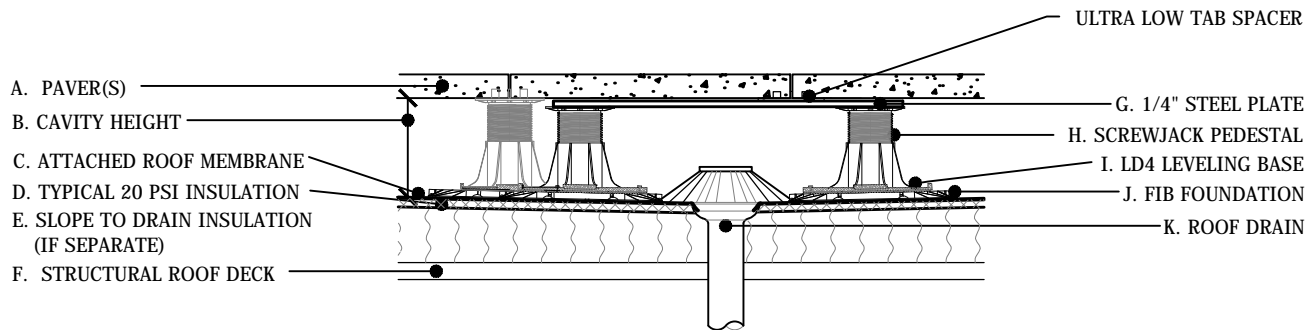

SCREWJACK
 Adjustable Deck Supports

ENLARGED PLAN VIEW

A1 DRAIN PEDESTAL PLACEMENT SECTION DETAIL

GENERAL NOTES: APPLY TO ALL OF THE ABOVE PRODUCTS

1. INSTALLATION MUST BE COMPLETED IN ACCORDANCE WITH BISON INNOVATIVE PRODUCTS SPECIFICATIONS.
2. DRAWINGS NOT TO SCALE.
3. CONTRACTOR'S NOTE: FOR PRODUCT AND COMPANY INFORMATION VISIT www.BisonIP.com

E DRAIN PLACEMENT
 ENLARGED PLAN VIEW AND SECTION VIEW