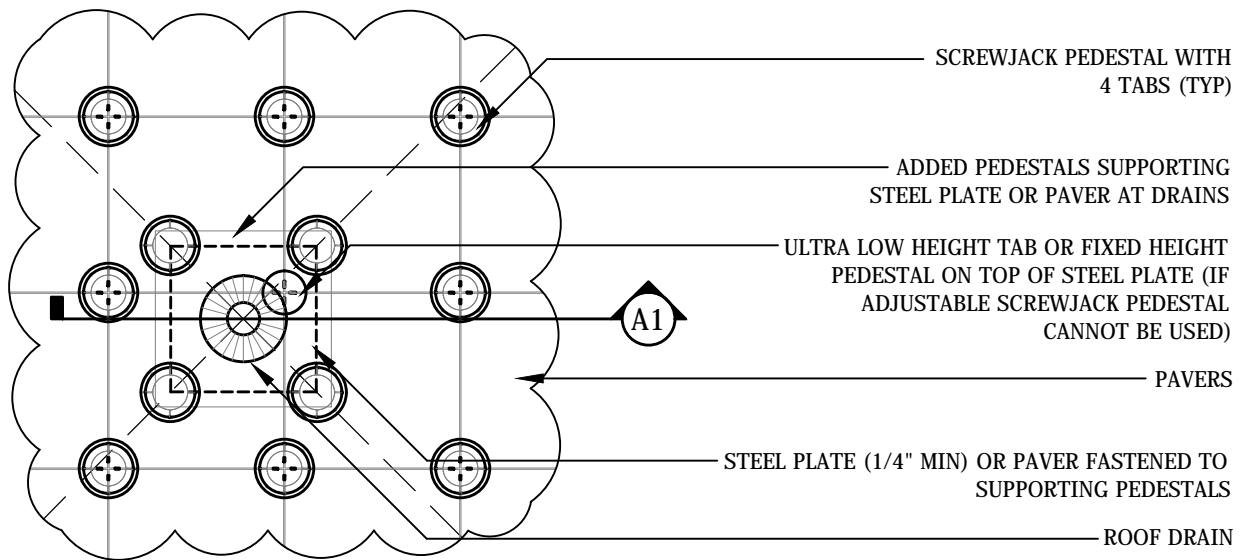

SCREWJACK
 Adjustable Deck Supports

ENLARGED PLAN VIEW

A1 DRAIN PEDESTAL PLACEMENT SECTION DETAIL

GENERAL NOTES: APPLY TO ALL OF THE ABOVE PRODUCTS

1. INSTALLATION MUST BE COMPLETED IN ACCORDANCE WITH BISON INNOVATIVE PRODUCTS SPECIFICATIONS.
2. DRAWINGS NOT TO SCALE.
3. CONTRACTOR'S NOTE: FOR PRODUCT AND COMPANY INFORMATION VISIT www.BisonIP.com

E DRAIN PLACEMENT
 ENLARGED PLAN VIEW AND SECTION VIEW