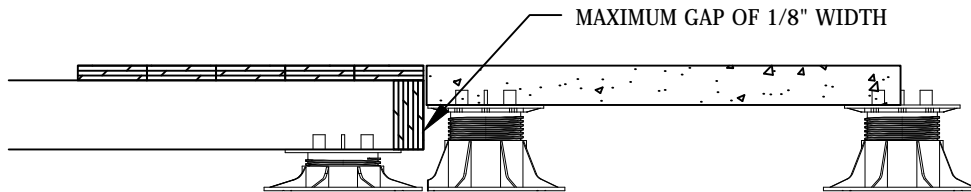

SCREWJACK
 Adjustable Deck Supports

JOIST AND PLANK WITH 2" PAVER

BISON WOOD PAVER WITH 2" PAVER

BISON WOOD PAVER WITH 1" PAVER

GENERAL NOTES: APPLY TO ALL OF THE ABOVE PRODUCTS

1. INSTALLATION MUST BE COMPLETED IN ACCORDANCE WITH BISON INNOVATIVE PRODUCTS SPECIFICATIONS.
2. DRAWINGS NOT TO SCALE.
3. CONTRACTOR'S NOTE: FOR PRODUCT AND COMPANY INFORMATION VISIT www.BisonIP.com