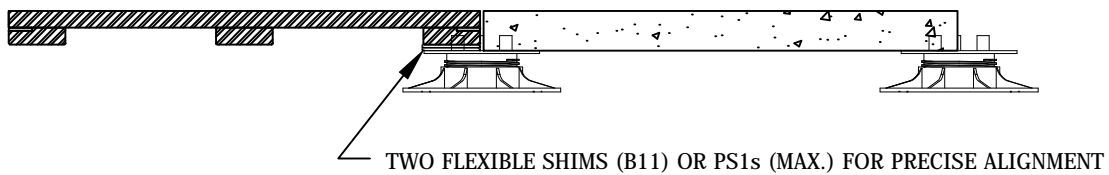

SCREWJACK
 Adjustable Deck Supports

JOIST AND PLANK WITH 2" PAVER

BISON WOOD PAVER WITH 2" PAVER

BISON WOOD PAVER WITH 1" PAVER

GENERAL NOTES: APPLY TO ALL OF THE ABOVE PRODUCTS

1. INSTALLATION MUST BE COMPLETED IN ACCORDANCE WITH BISON INNOVATIVE PRODUCTS SPECIFICATIONS.
2. DRAWINGS NOT TO SCALE.
3. CONTRACTOR'S NOTE: FOR PRODUCT AND COMPANY INFORMATION VISIT www.BisonIP.com