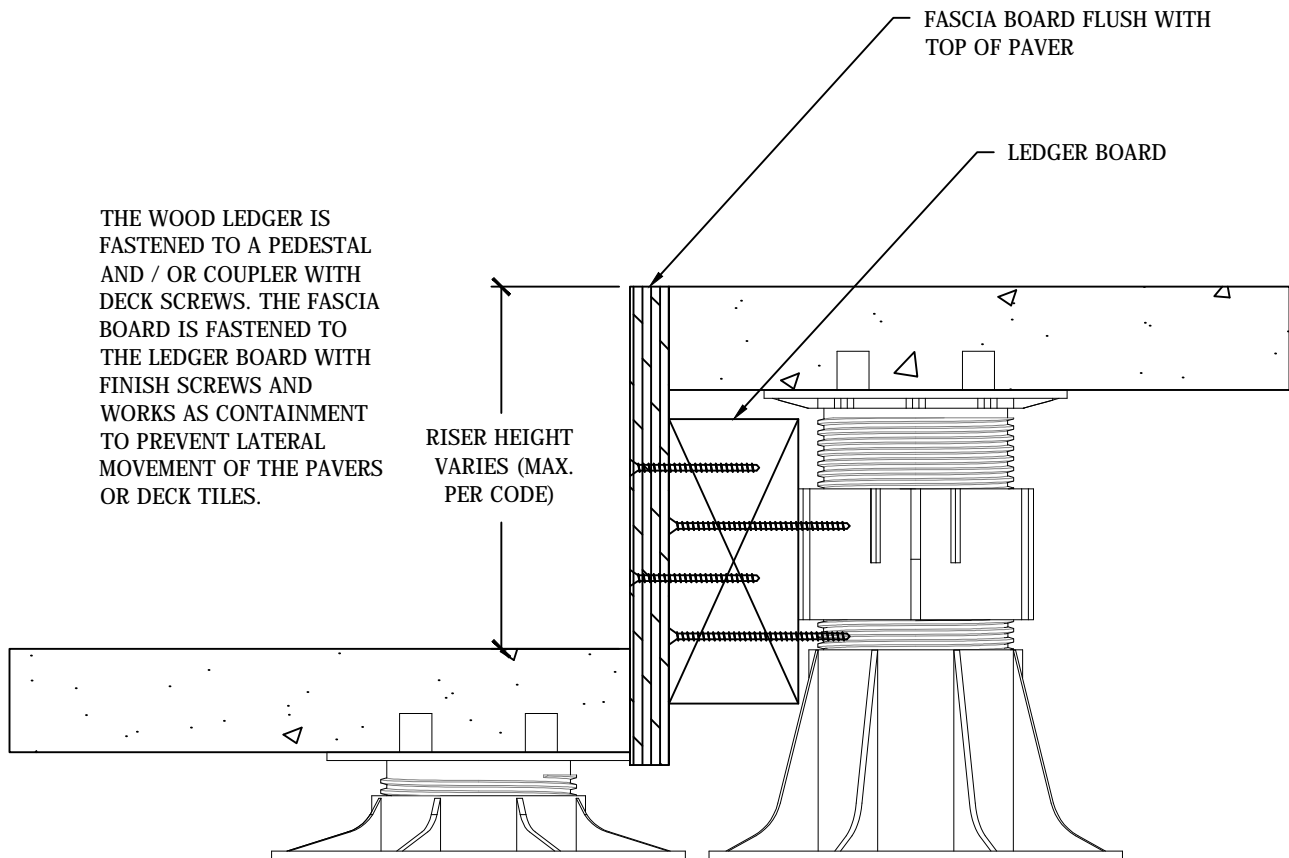

SCREWJACK
 Adjustable Deck Supports

SEE THE LD4 DETAIL SHEET B-030 FOR SLOPE COMPENSATION OPTIONS.

GENERAL NOTES: APPLY TO ALL OF THE ABOVE PRODUCTS

1. INSTALLATION MUST BE COMPLETED IN ACCORDANCE WITH BISON INNOVATIVE PRODUCTS SPECIFICATIONS.
2. DRAWINGS NOT TO SCALE.
3. CONTRACTOR'S NOTE: FOR PRODUCT AND COMPANY INFORMATION VISIT www.BisonIP.com